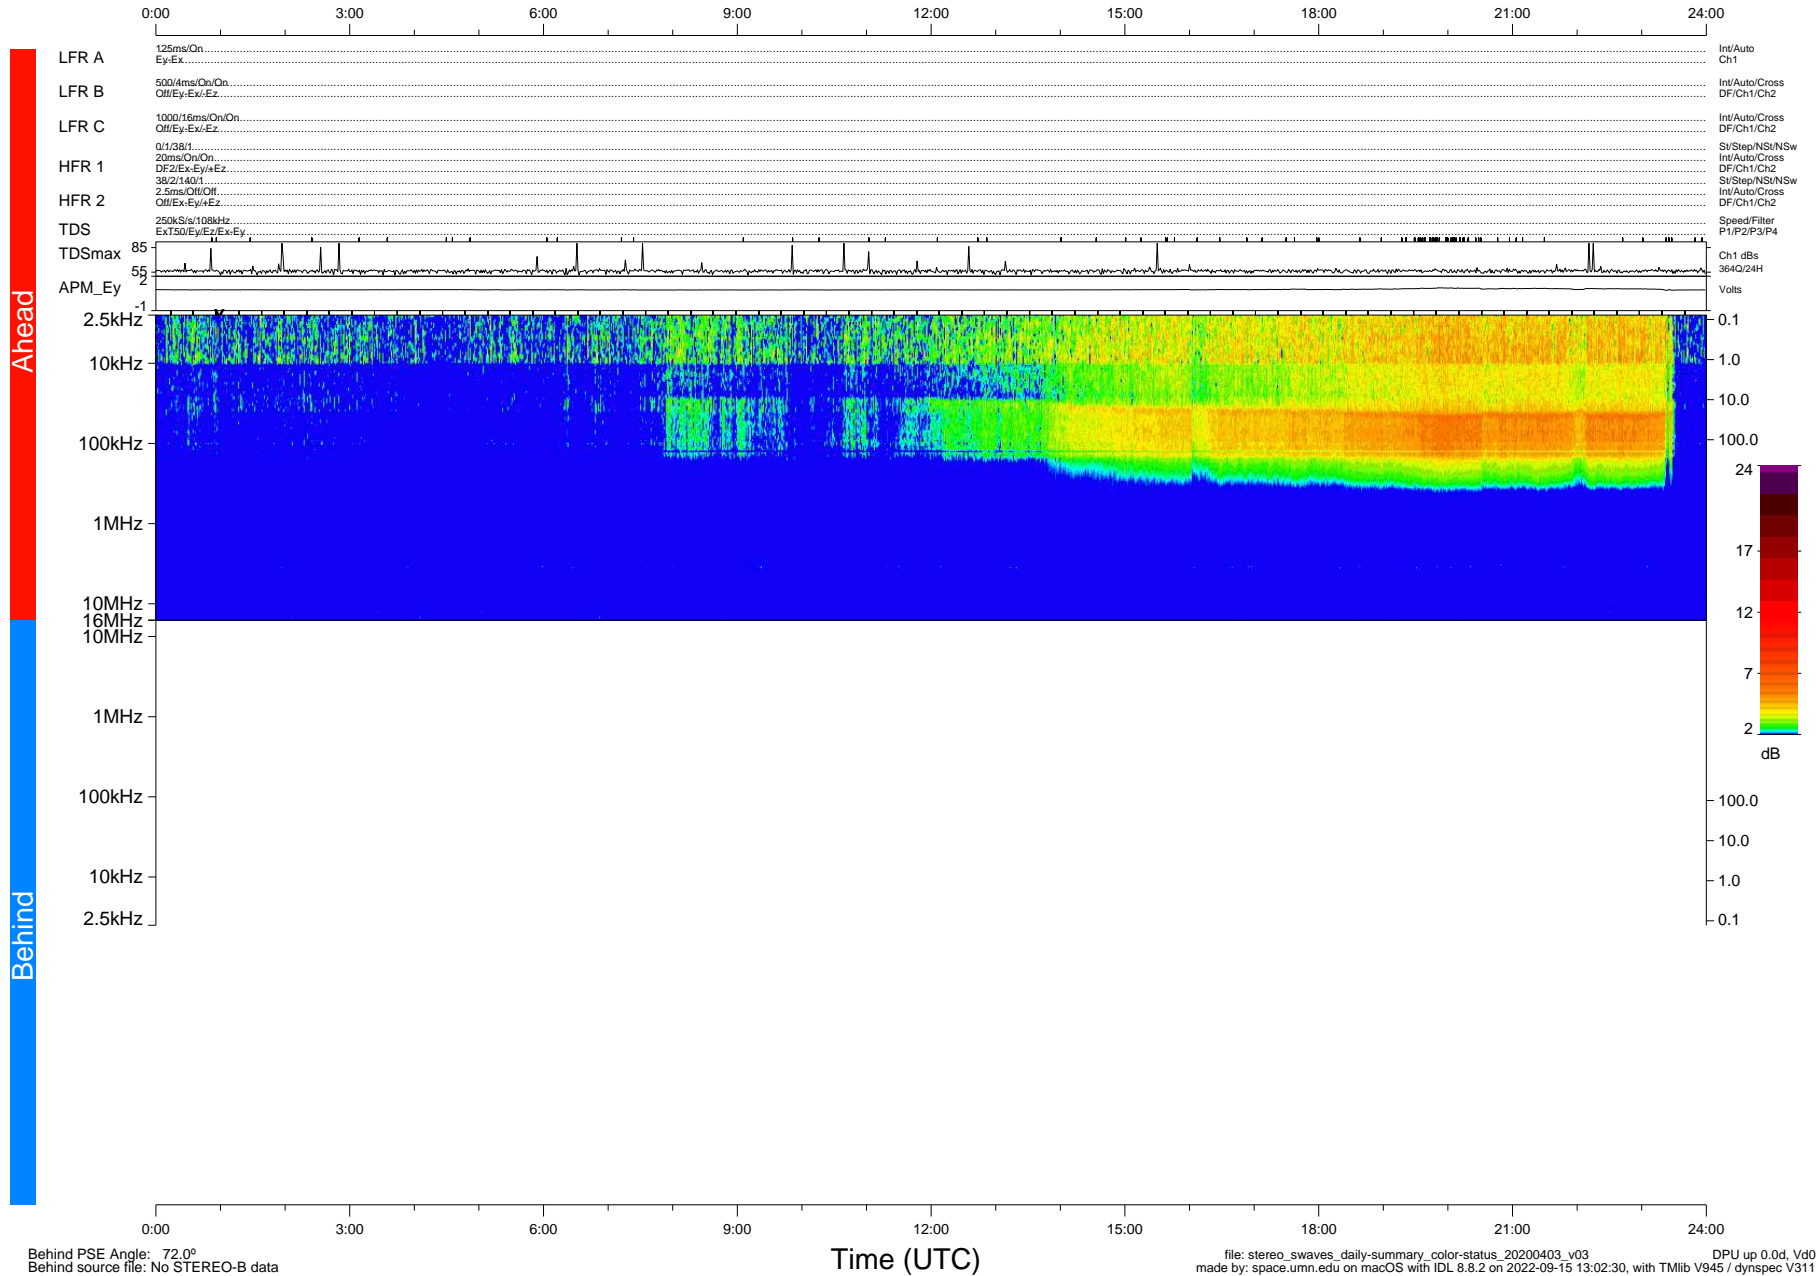

STEREO/WAVES Daily Summary - 03-Apr-2020 (DOY 094)

Ahead source file: swaves_ahead_2020_094_1_05.fin (Recovery: 100.0% HK, 108% Pkts)
 Ahead PSE Angle: -75.7°

DPU up 1731.9d, V412d32

Behind PSE Angle: 72.0°
 Behind source file: No STEREO-B data

file: stereo_swaves_daily-summary_color-status_20200403_v03 DPU up 0.0d, Vd0
 made by: space.umn.edu on macOS with IDL 8.8.2 on 2022-09-15 13:02:30, with Tlib V945 / dynspec V311