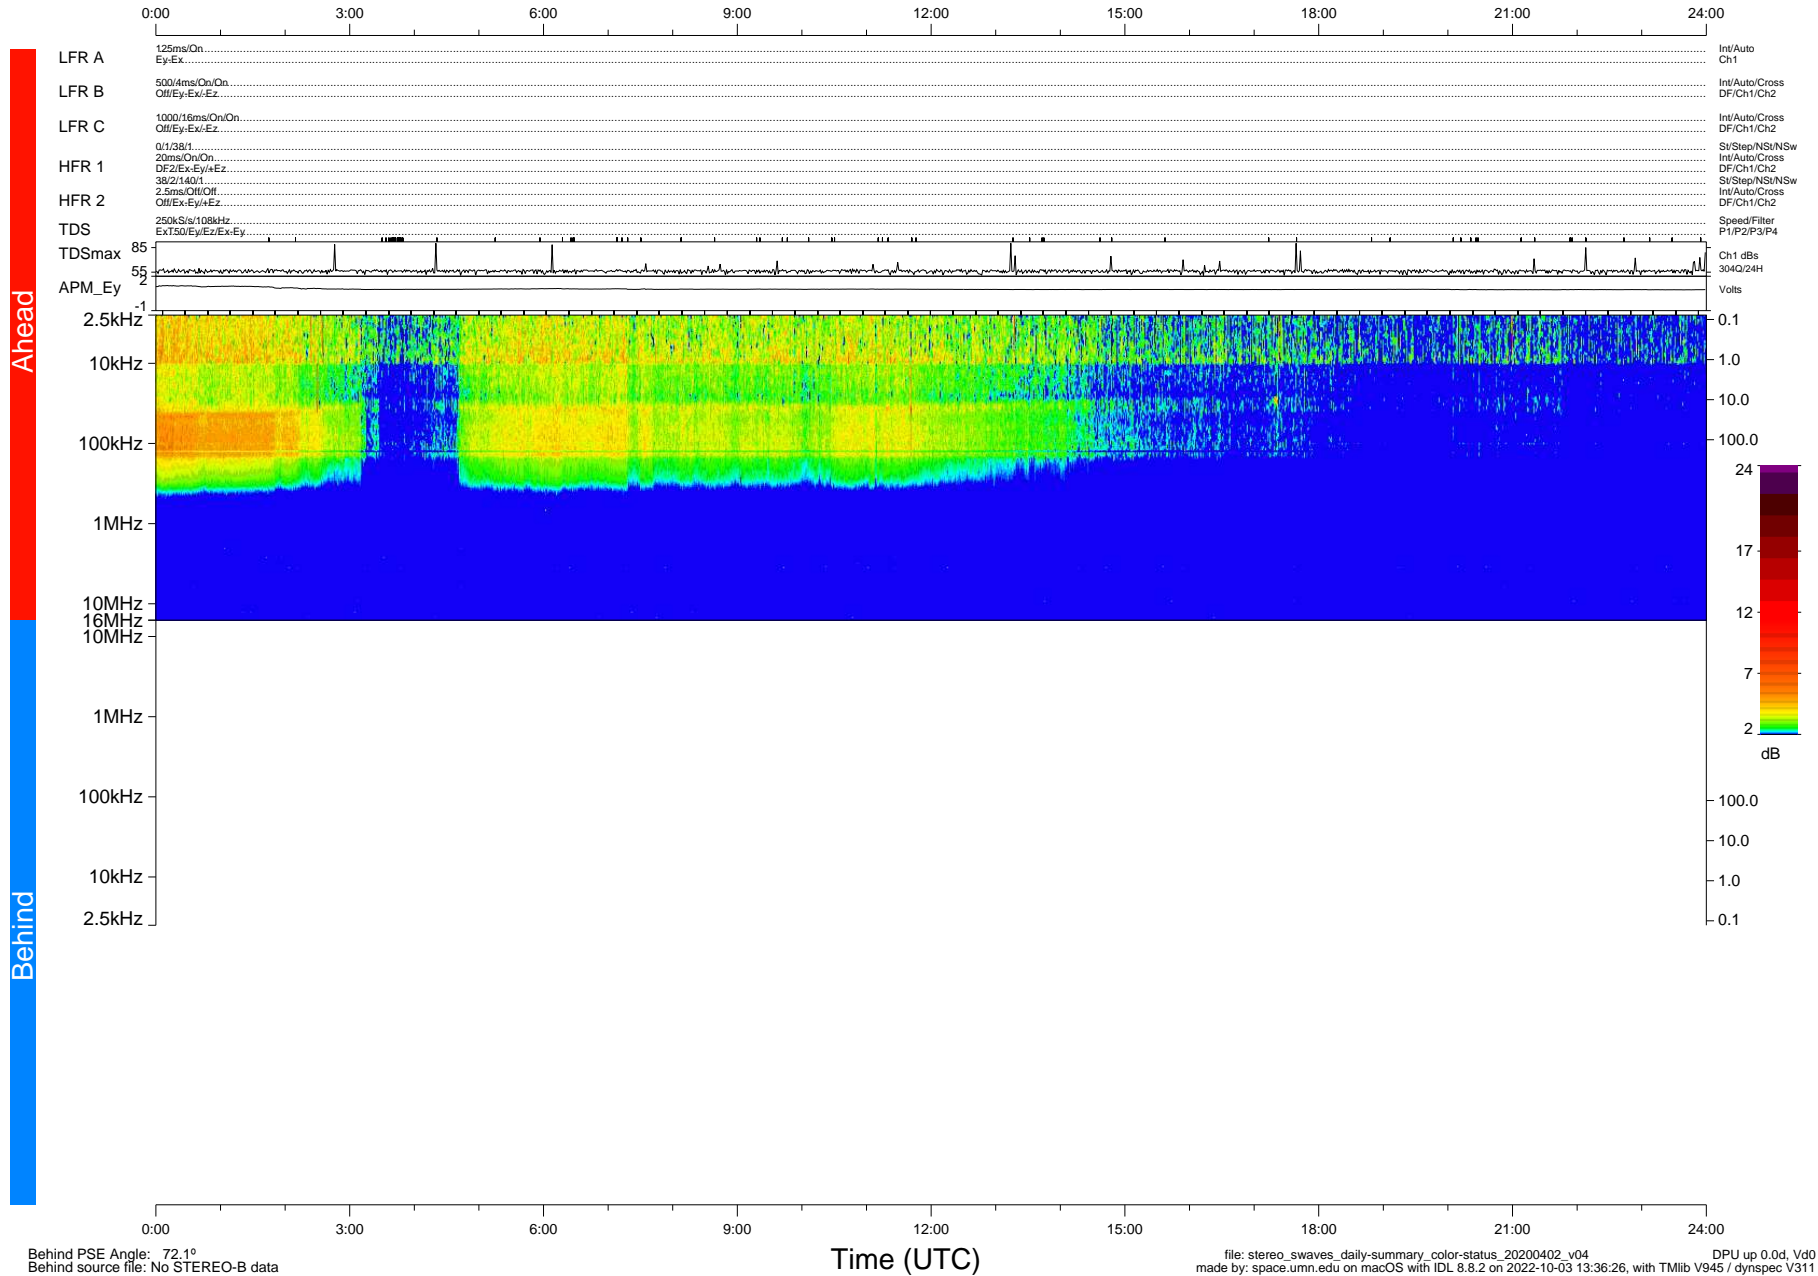

# STEREO/WAVES Daily Summary - 02-Apr-2020 (DOY 093)

Ahead source file: swaves\_ahead\_2020\_093\_1\_05.fin (Recovery: 100.0% HK, 99% Pkts)  
 Ahead PSE Angle: -75.7°

DPU up 1730.9d, V412d32

Behind PSE Angle: 72.1°  
 Behind source file: No STEREO-B data

file: stereo\_swaves\_daily-summary\_color-status\_20200402\_v04  
 made by: space.umn.edu on macOS with IDL 8.8.2 on 2022-10-03 13:36:26, with Tlib V945 / dynspec V311  
 DPU up 0.0d, Vd0