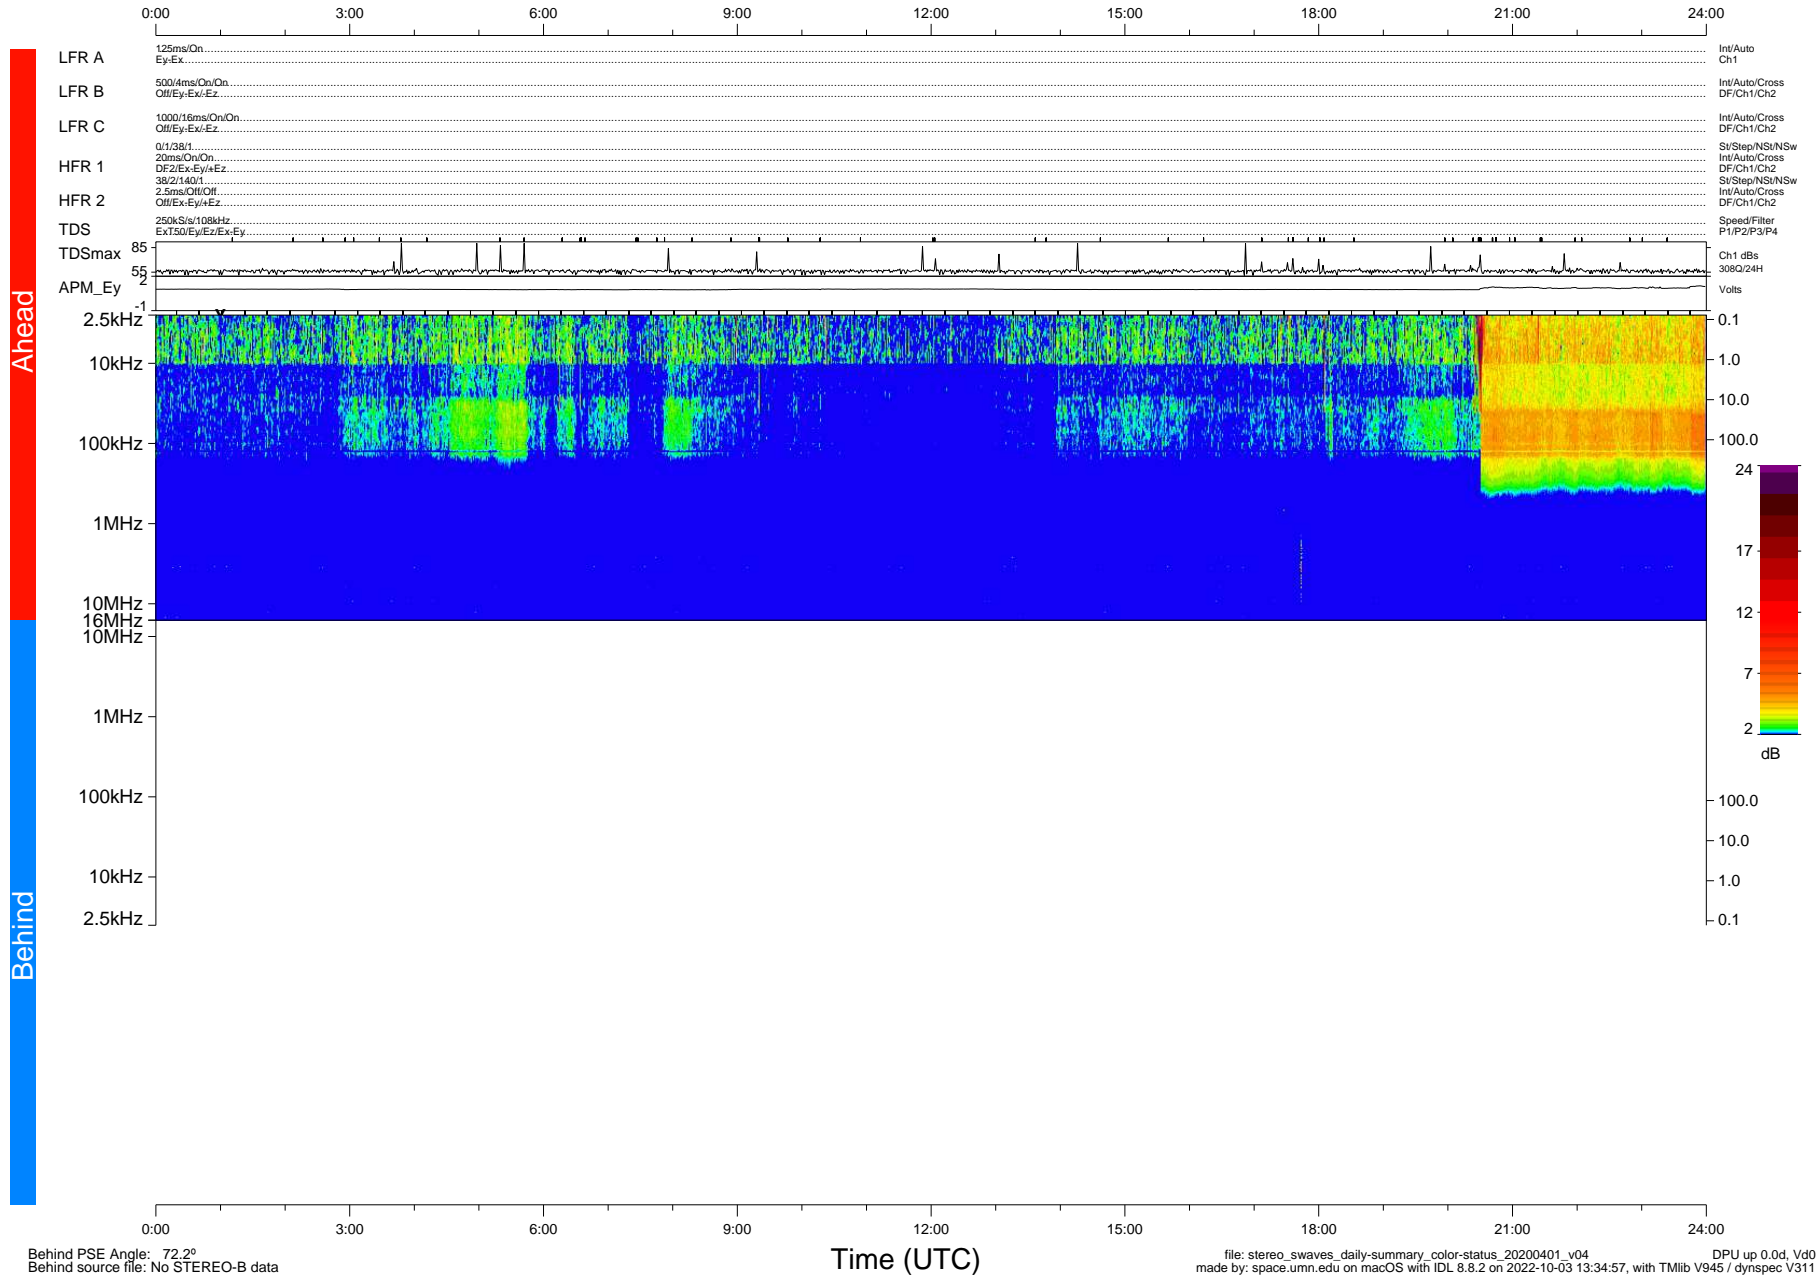

STEREO/WAVES Daily Summary - 01-Apr-2020 (DOY 092)

Ahead source file: swaves_ahead_2020_092_1_05.fin (Recovery: 100.1% HK, 100% Pkts)
 Ahead PSE Angle: -75.8°

DPU up 1729.9d, V412d32

Behind PSE Angle: 72.2°
 Behind source file: No STEREO-B data

file: stereo_swaves_daily-summary_color-status_20200401_v04
 made by: space.umn.edu on macOS with IDL 8.8.2 on 2022-10-03 13:34:57, with Tlib V945 / dynspec V311
 DPU up 0.0d, Vd0