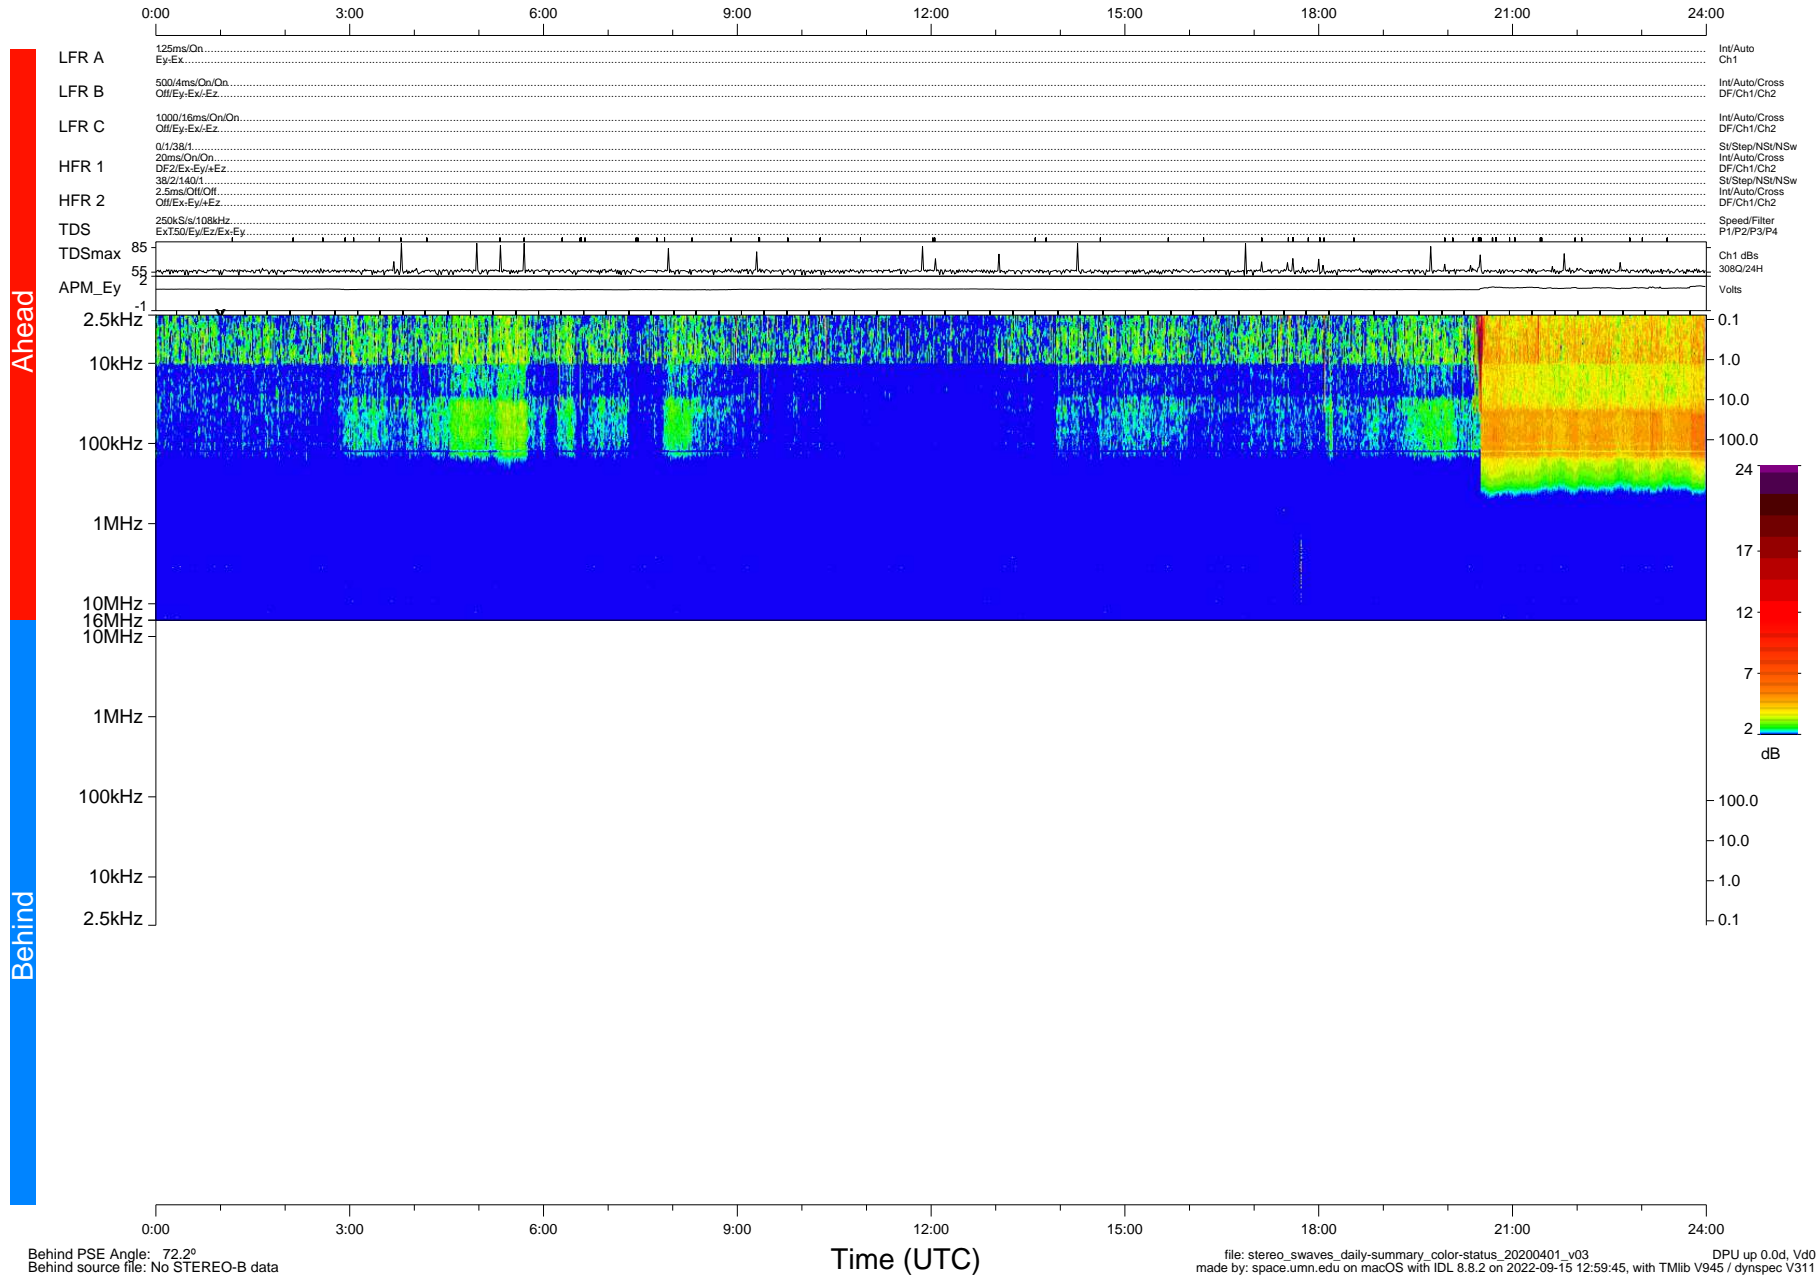

STEREO/WAVES Daily Summary - 01-Apr-2020 (DOY 092)

Ahead source file: swaves_ahead_2020_092_1_05.fin (Recovery: 100.1% HK, 100% Pkts)
 Ahead PSE Angle: -75.8°

DPU up 1729.9d, V412d32

Behind PSE Angle: 72.2°
 Behind source file: No STEREO-B data

Time (UTC)

file: stereo_swaves_daily-summary_color-status_20200401_v03
 made by: space.umn.edu on macOS with IDL 8.8.2 on 2022-09-15 12:59:45, with Tlib V945 / dynspec V311
 DPU up 0.0d, Vd0