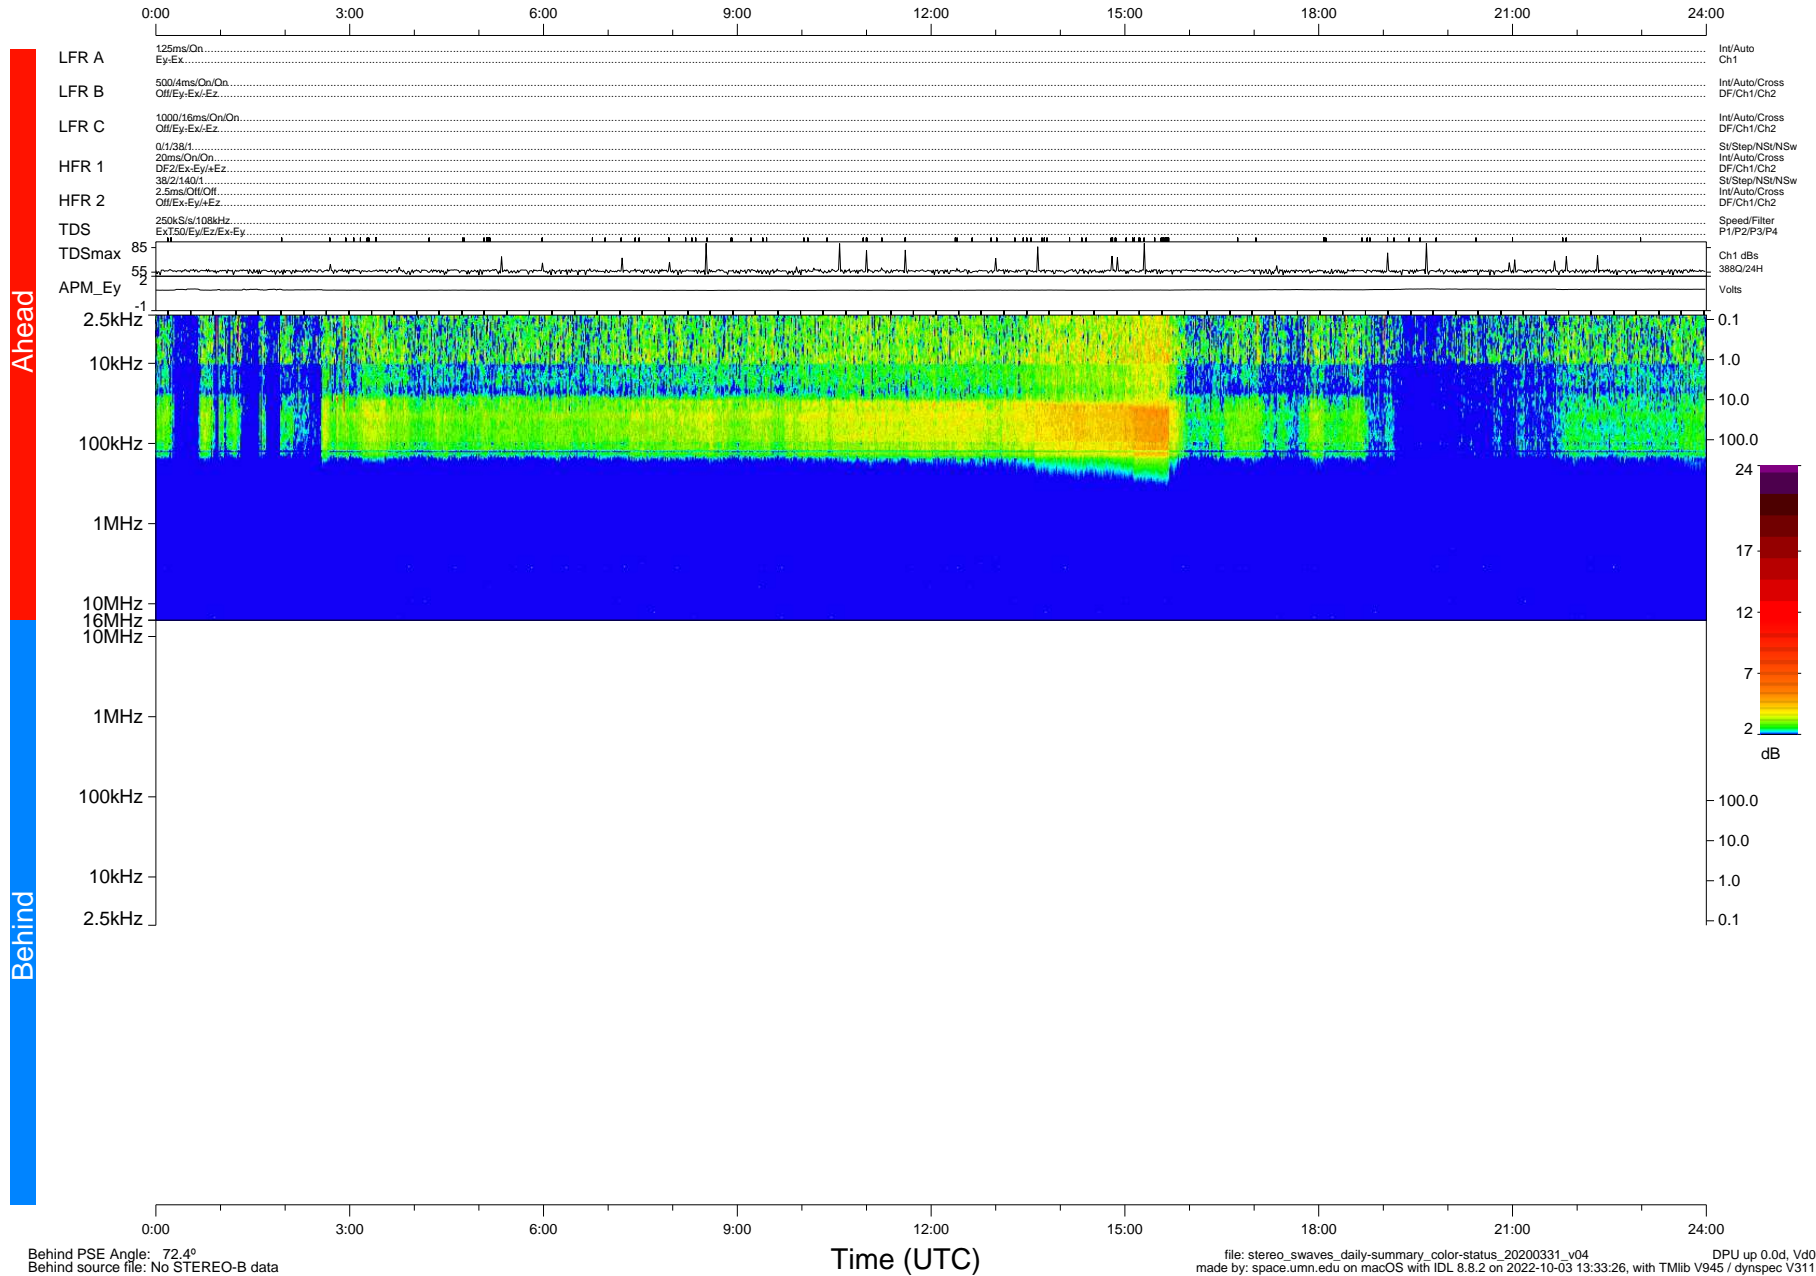

STEREO/WAVES Daily Summary - 31-Mar-2020 (DOY 091)

Ahead source file: swaves_ahead_2020_091_1_05.fin (Recovery: 100.0% HK, 112% Pkts)
 Ahead PSE Angle: -75.8°

DPU up 1728.9d, V412d32

Behind PSE Angle: 72.4°
 Behind source file: No STEREO-B data

Time (UTC)

file: stereo_swaves_daily-summary_color-status_20200331_v04 DPU up 0.0d, Vd0
 made by: space.umn.edu on macOS with IDL 8.8.2 on 2022-10-03 13:33:26, with Tlib V945 / dynspec V311