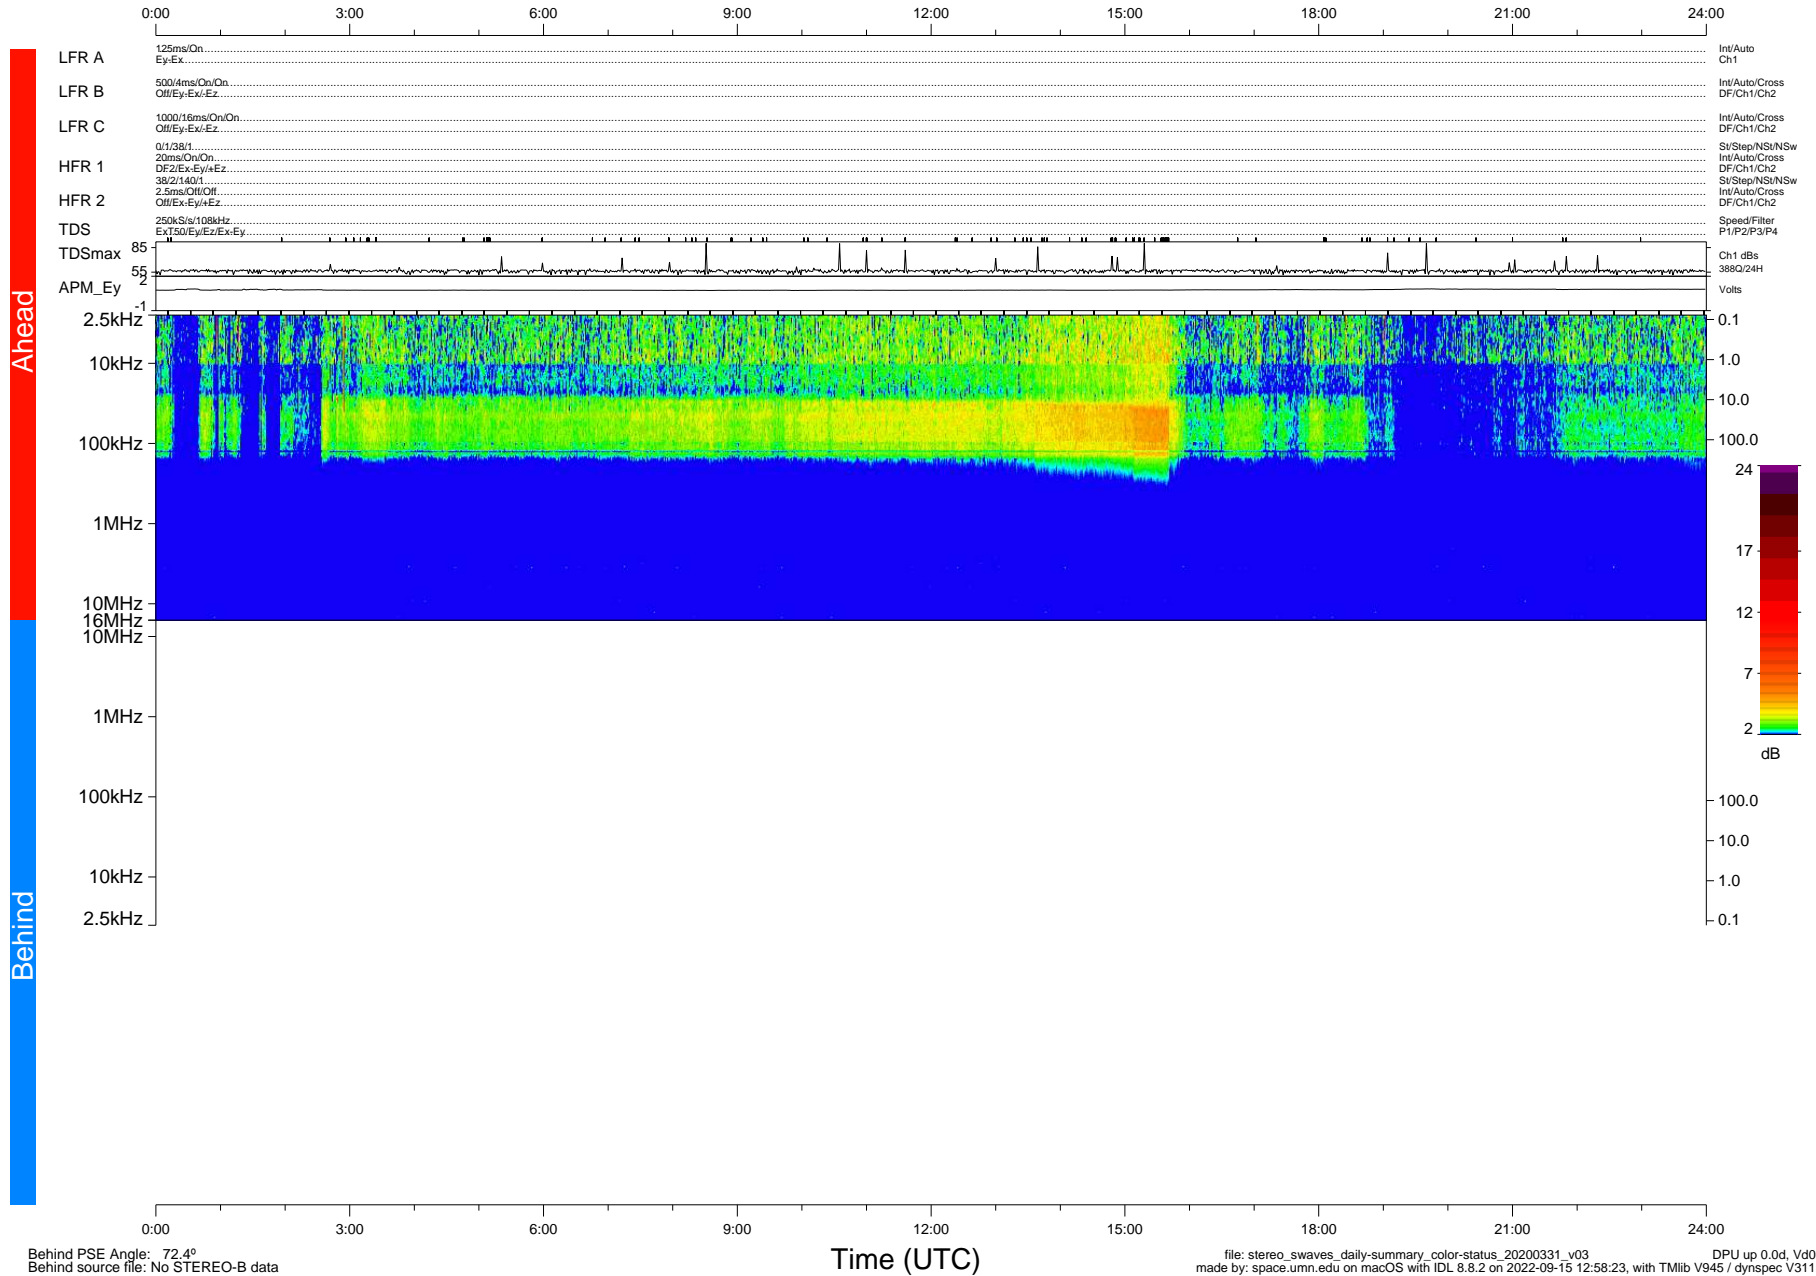

STEREO/WAVES Daily Summary - 31-Mar-2020 (DOY 091)

Ahead source file: swaves_ahead_2020_091_1_05.fin (Recovery: 100.0% HK, 112% Pkts)
 Ahead PSE Angle: -75.8°

DPU up 1728.9d, V412d32

Behind PSE Angle: 72.4°
 Behind source file: No STEREO-B data

Time (UTC)

file: stereo_swaves_daily-summary_color-status_20200331_v03 DPU up 0.0d, V40
 made by: space.umn.edu on macOS with IDL 8.8.2 on 2022-09-15 12:58:23, with Tlib V945 / dynspec V311