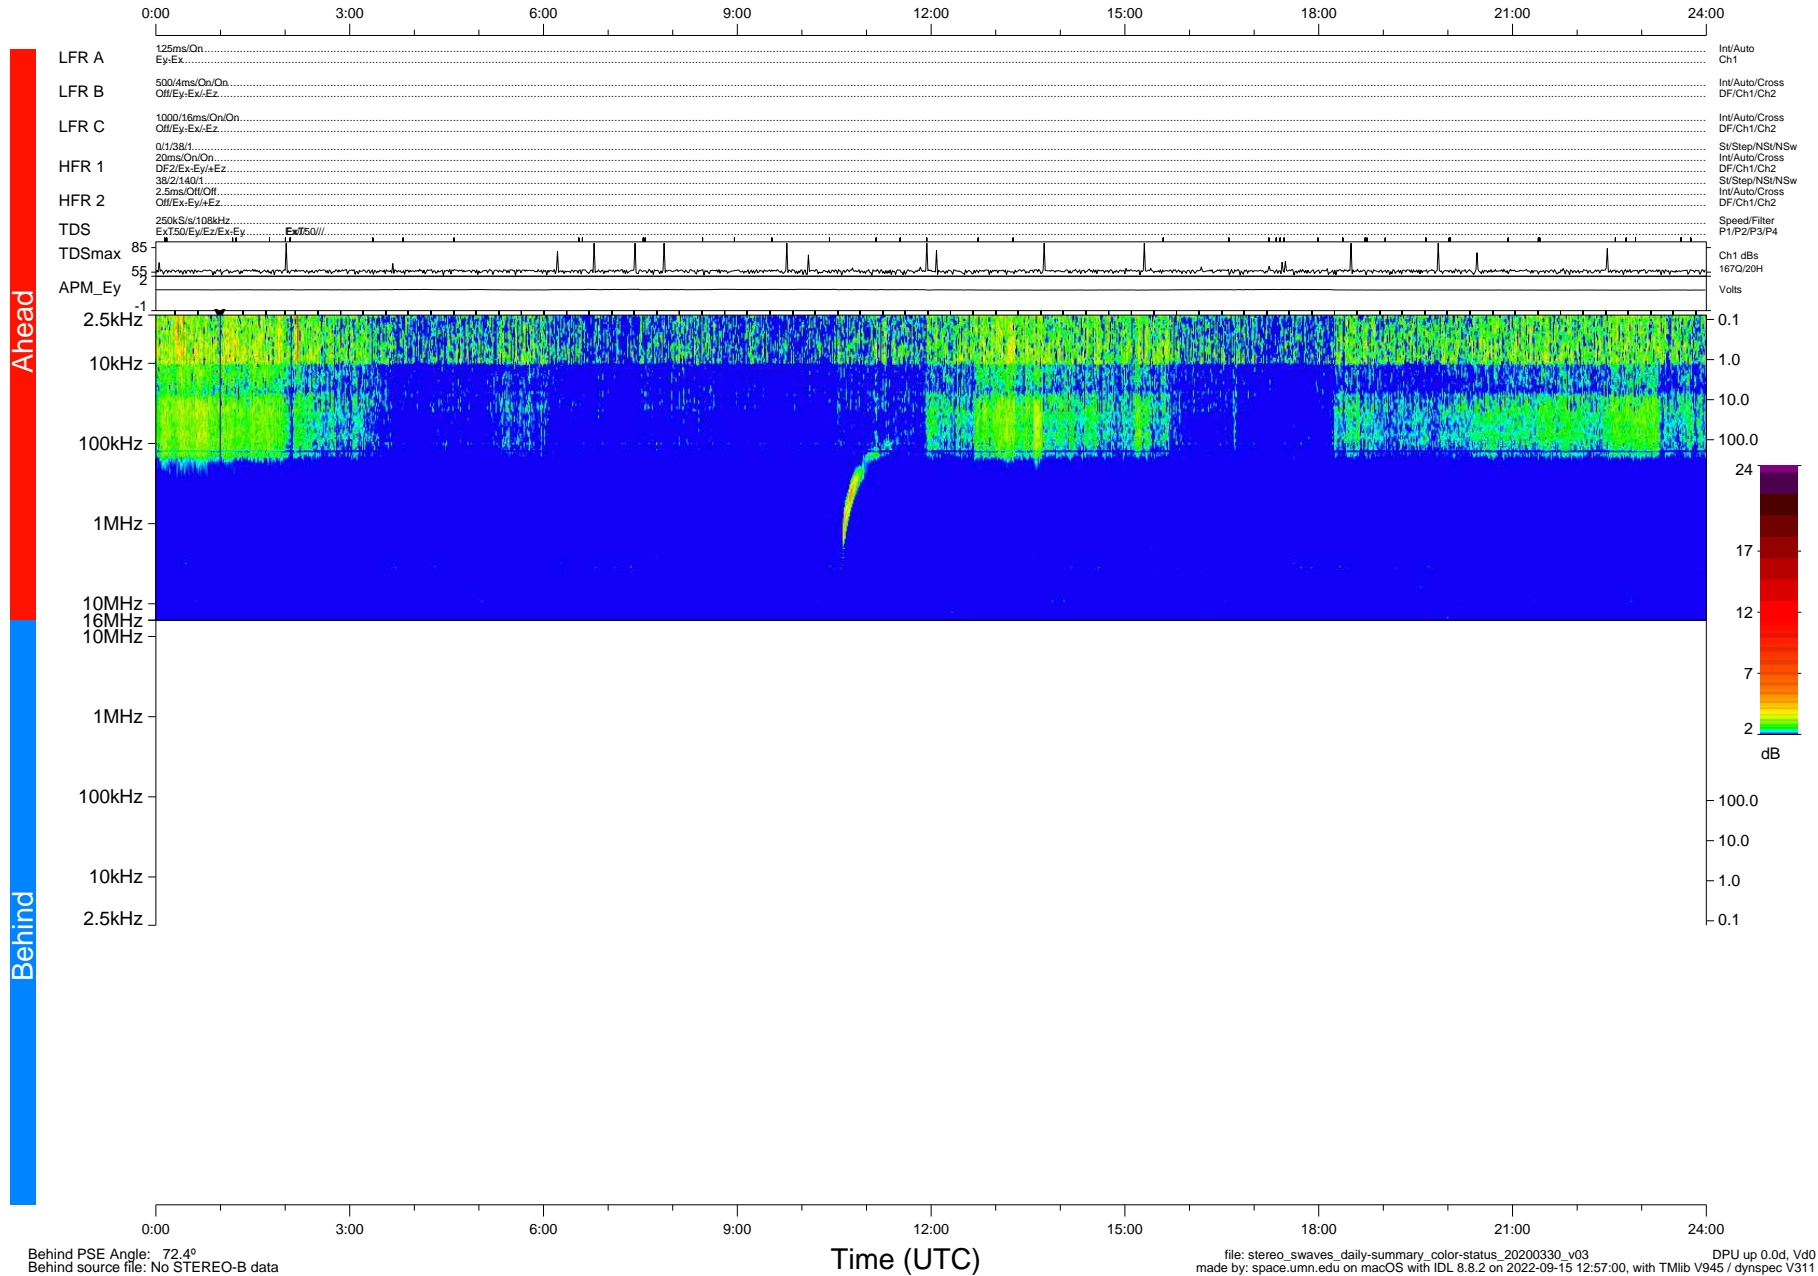

STEREO/WAVES Daily Summary - 30-Mar-2020 (DOY 090)

Ahead source file: swaves_ahead_2020_090_1_05.fin (Recovery: 100.0% HK, 78% Pkts)
Ahead PSE Angle: -75.9°

DPU up 1727.9d, V412d32

Behind PSE Angle: 72.4°
Behind source file: No STEREO-B data