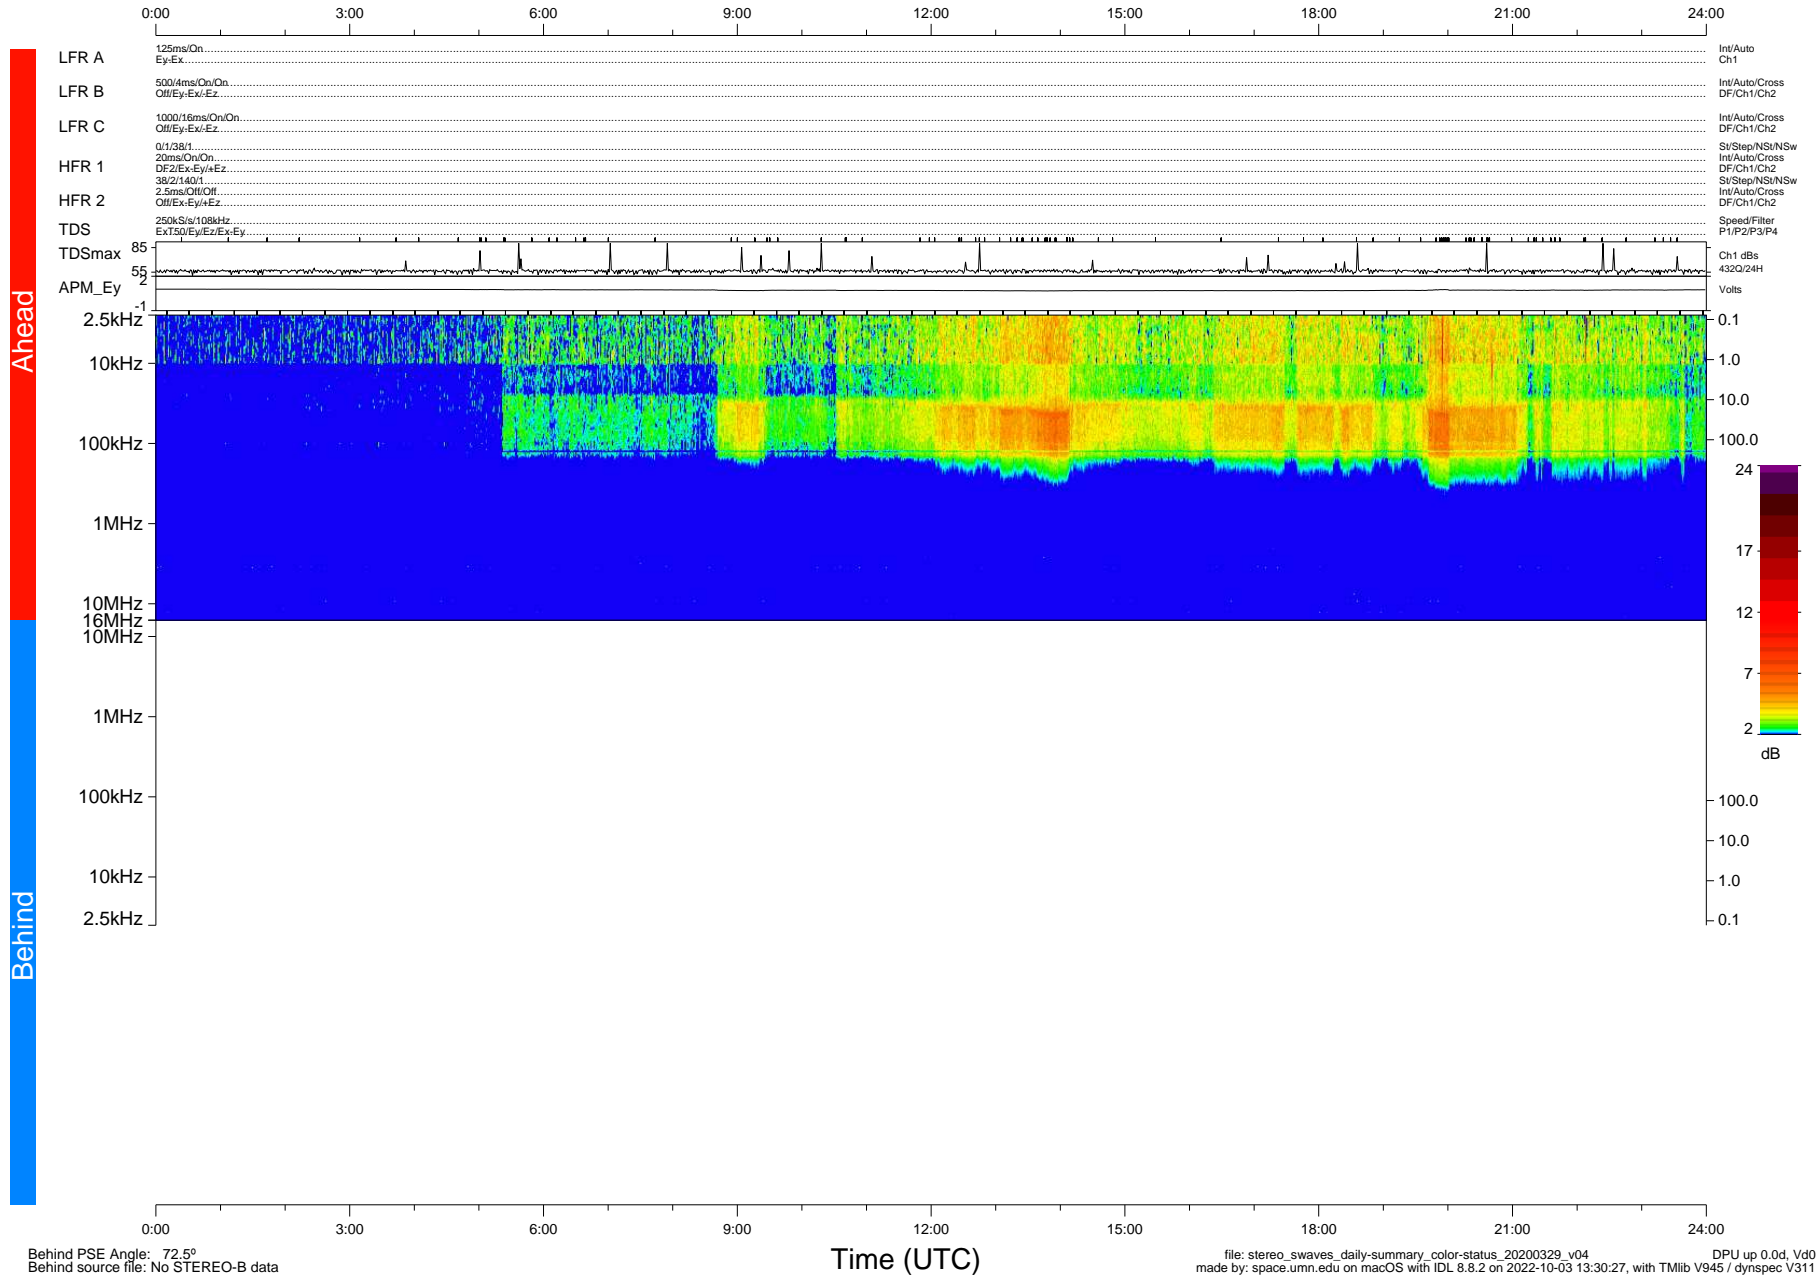

# STEREO/WAVES Daily Summary - 29-Mar-2020 (DOY 089)

Ahead source file: swaves\_ahead\_2020\_089\_1\_05.fin (Recovery: 100.0% HK, 118% Pkts)  
 Ahead PSE Angle: -76.0°

DPU up 1726.9d, V412d32

Behind PSE Angle: 72.5°  
 Behind source file: No STEREO-B data

file: stereo\_swaves\_daily-summary\_color-status\_20200329\_v04  
 made by: space.umn.edu on macOS with IDL 8.8.2 on 2022-10-03 13:30:27, with Tlib V945 / dynspec V311  
 DPU up 0.0d, Vd0