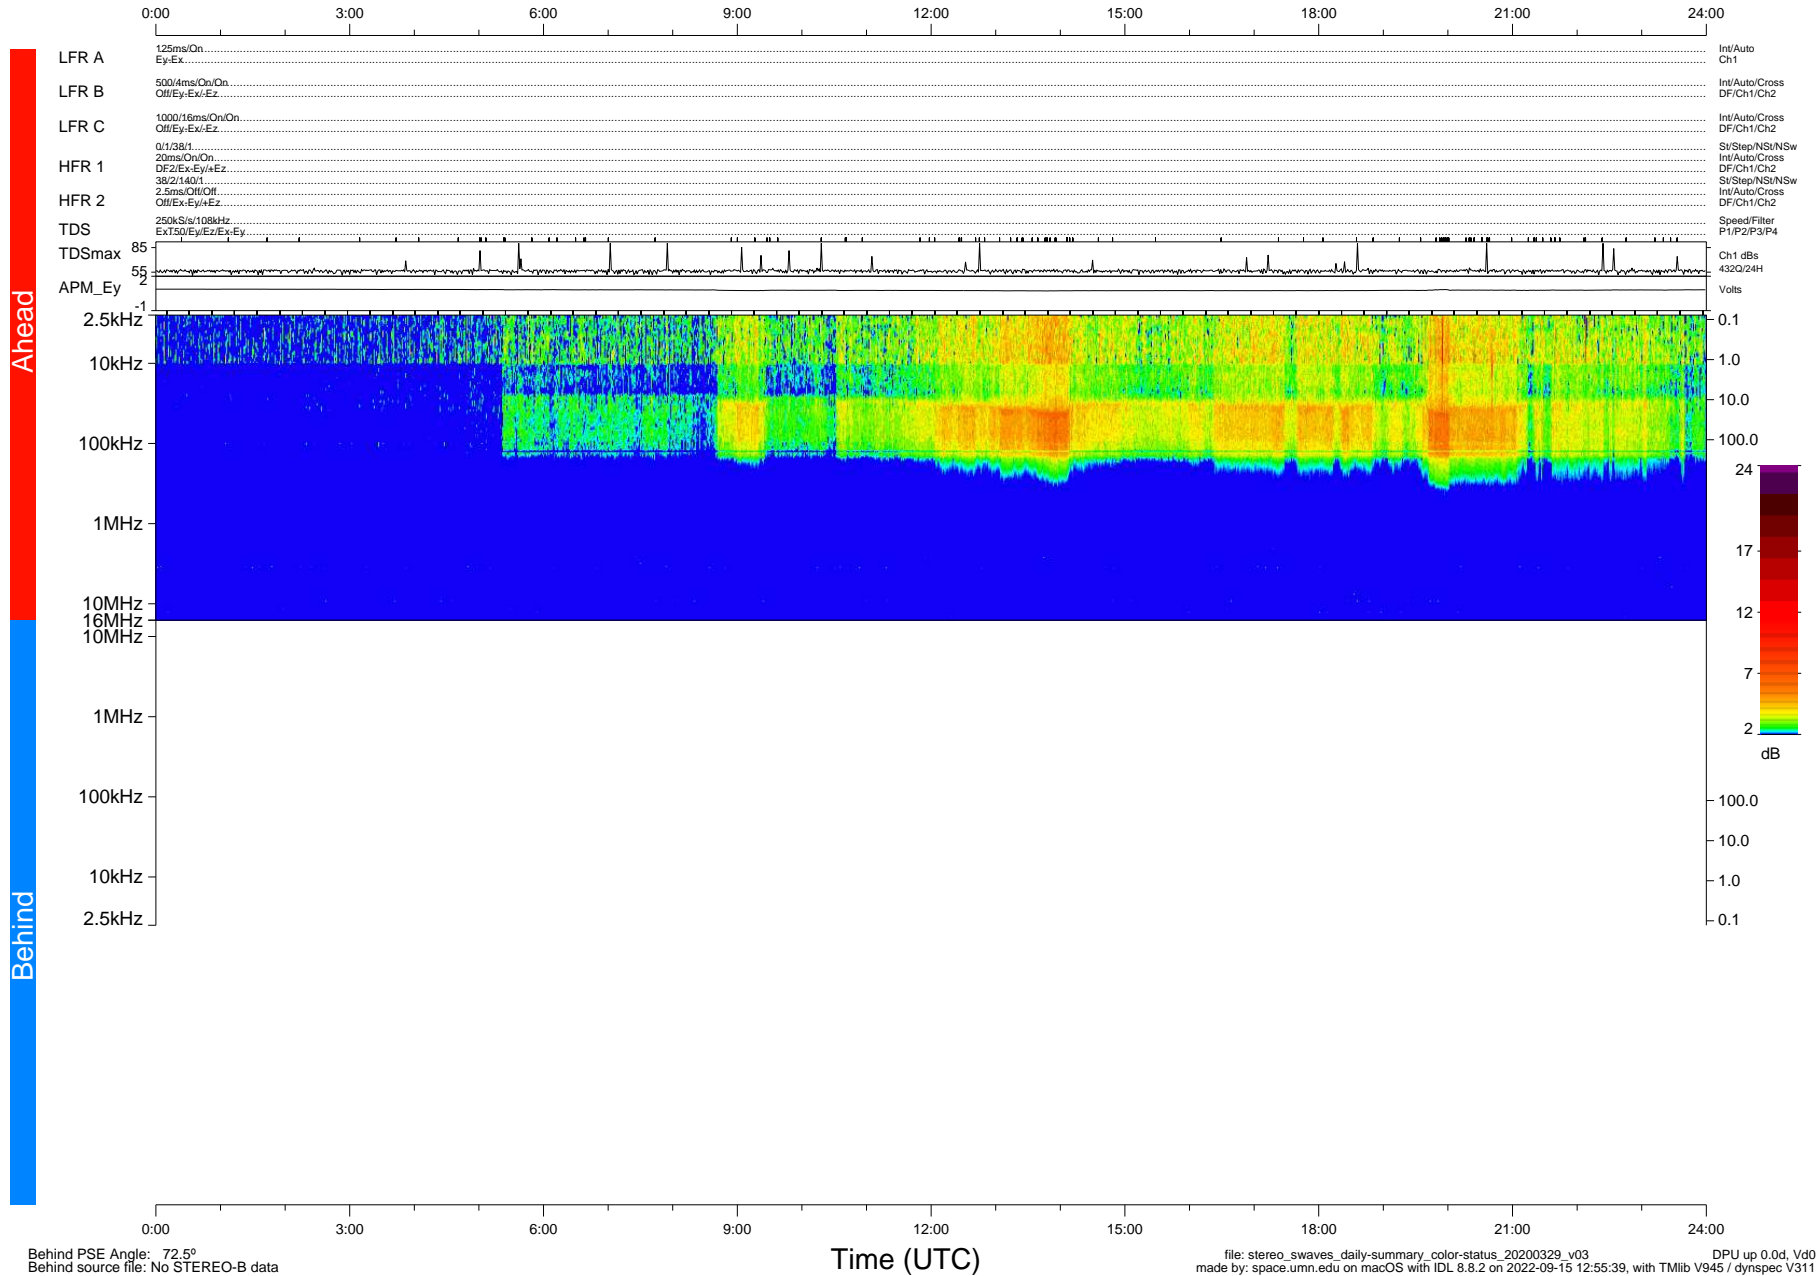

STEREO/WAVES Daily Summary - 29-Mar-2020 (DOY 089)

Ahead source file: swaves_ahead_2020_089_1_05.fin (Recovery: 100.0% HK, 118% Pkts)
 Ahead PSE Angle: -76.0°

DPU up 1726.9d, V412d32

Behind PSE Angle: 72.5°
 Behind source file: No STEREO-B data

Time (UTC)

file: stereo_swaves_daily-summary_color-status_20200329_v03 DPU up 0.0d, V40
 made by: space.umn.edu on macOS with IDL 8.8.2 on 2022-09-15 12:55:39, with Tlib V945 / dynspec V311