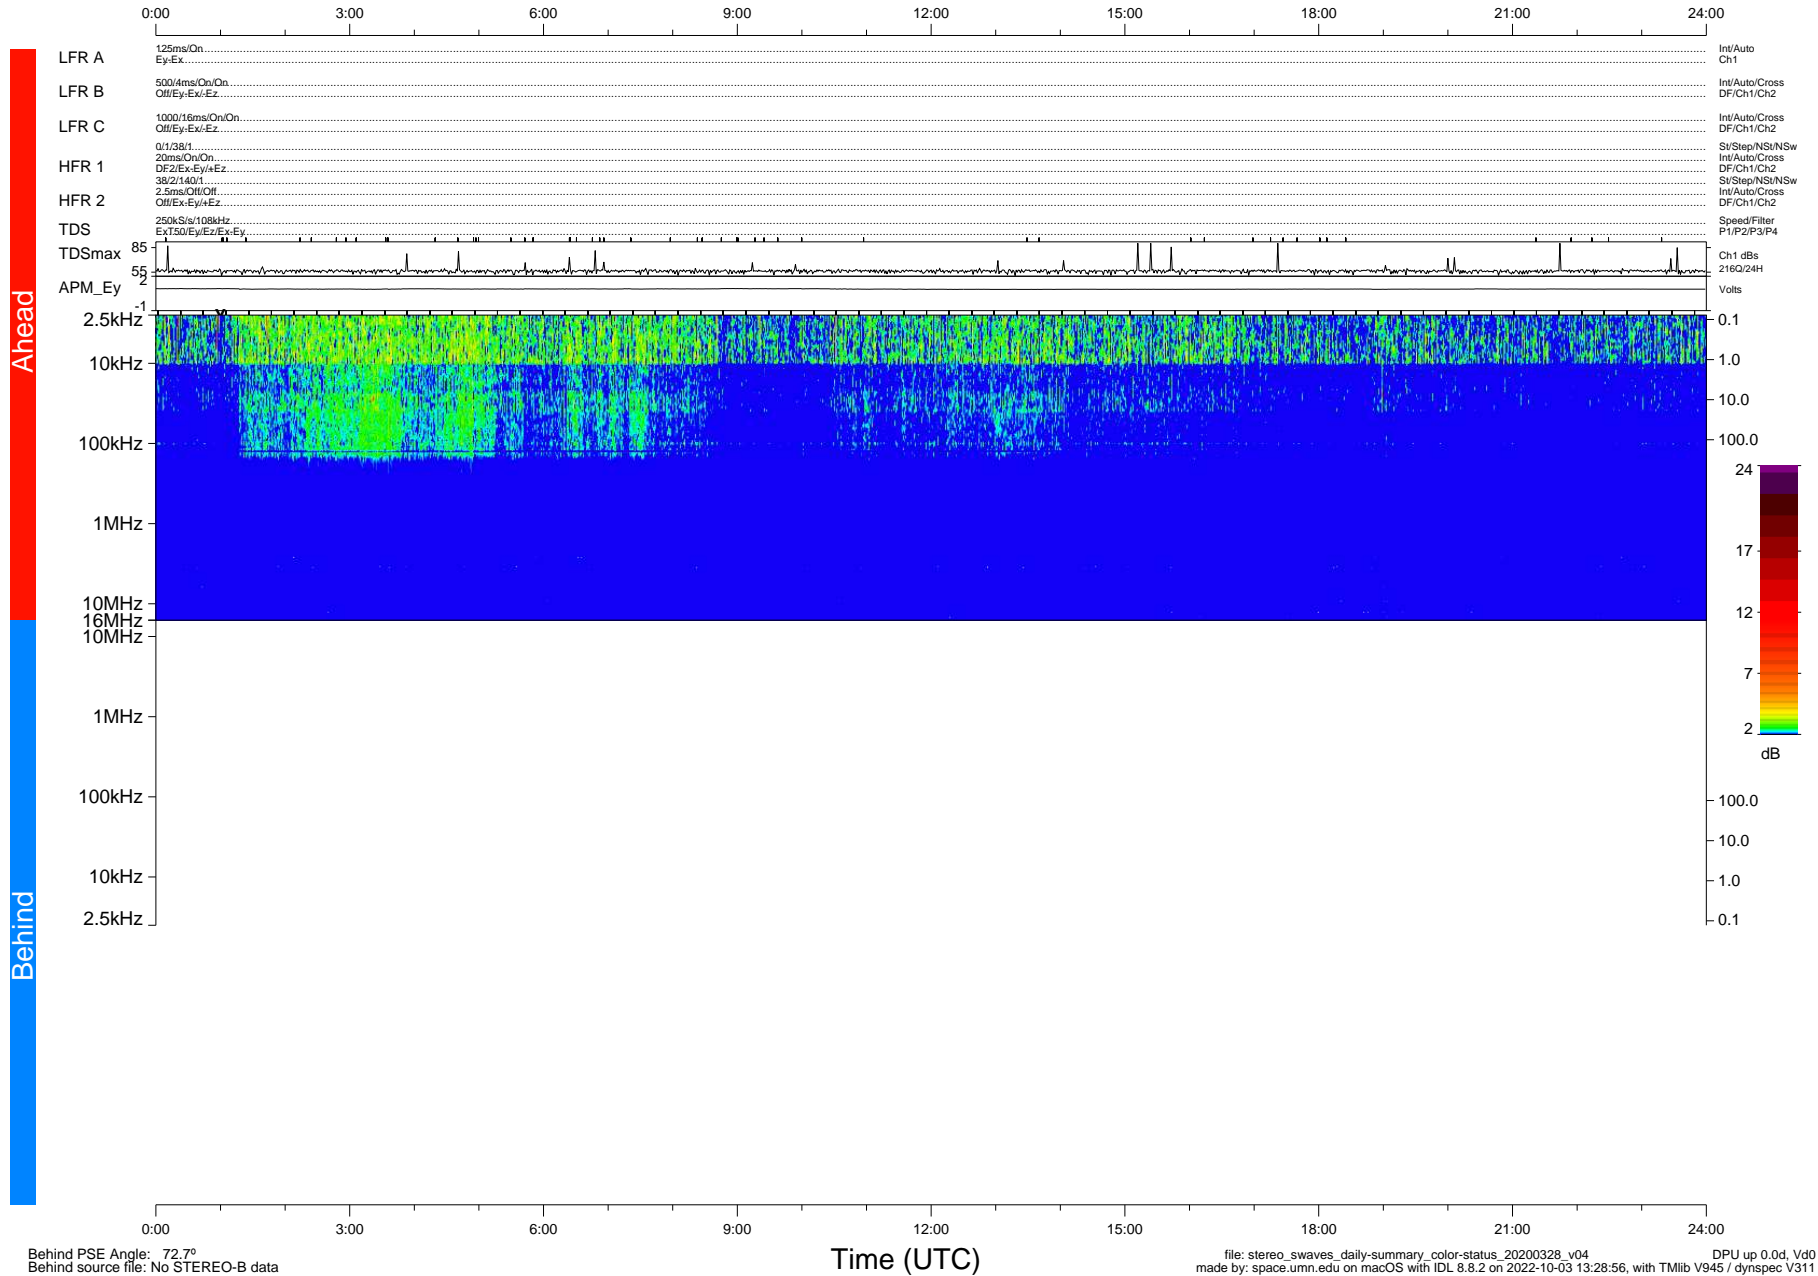

STEREO/WAVES Daily Summary - 28-Mar-2020 (DOY 088)

Ahead source file: swaves_ahead_2020_088_1_05.fin (Recovery: 100.0% HK, 86% Pkts)
 Ahead PSE Angle: -76.0°

DPU up 1725.9d, V412d32

Behind PSE Angle: 72.7°
 Behind source file: No STEREO-B data

Time (UTC)

file: stereo_swaves_daily-summary_color-status_20200328_v04 DPU up 0.0d, Vd0
 made by: space.umn.edu on macOS with IDL 8.8.2 on 2022-10-03 13:28:56, with Tlib V945 / dynspec V311