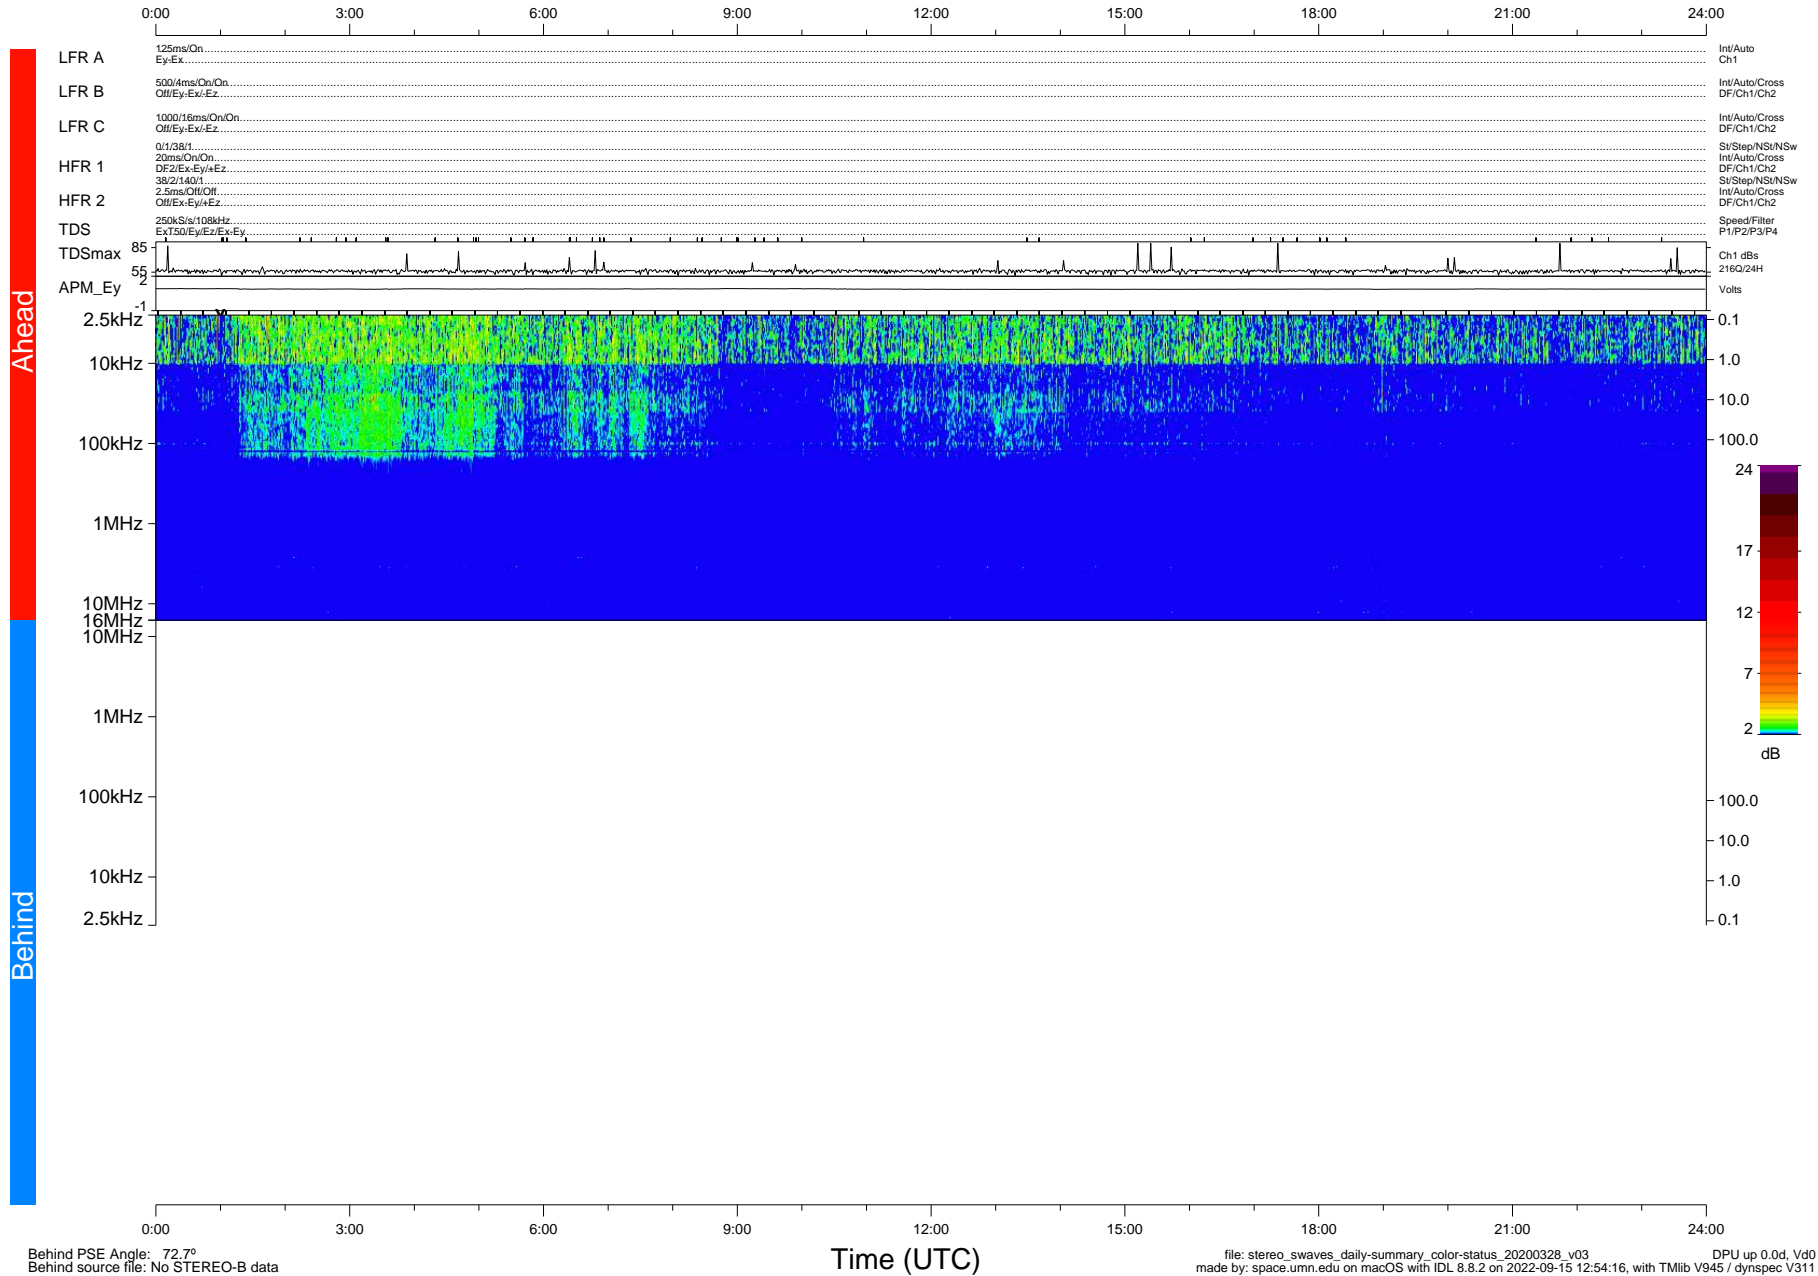

STEREO/WAVES Daily Summary - 28-Mar-2020 (DOY 088)

Ahead source file: swaves_ahead_2020_088_1_05.fin (Recovery: 100.0% HK, 86% Pkts)
Ahead PSE Angle: -76.0°

DPU up 1725.9d, V412d32

Behind PSE Angle: 72.7°
Behind source file: No STEREO-B data