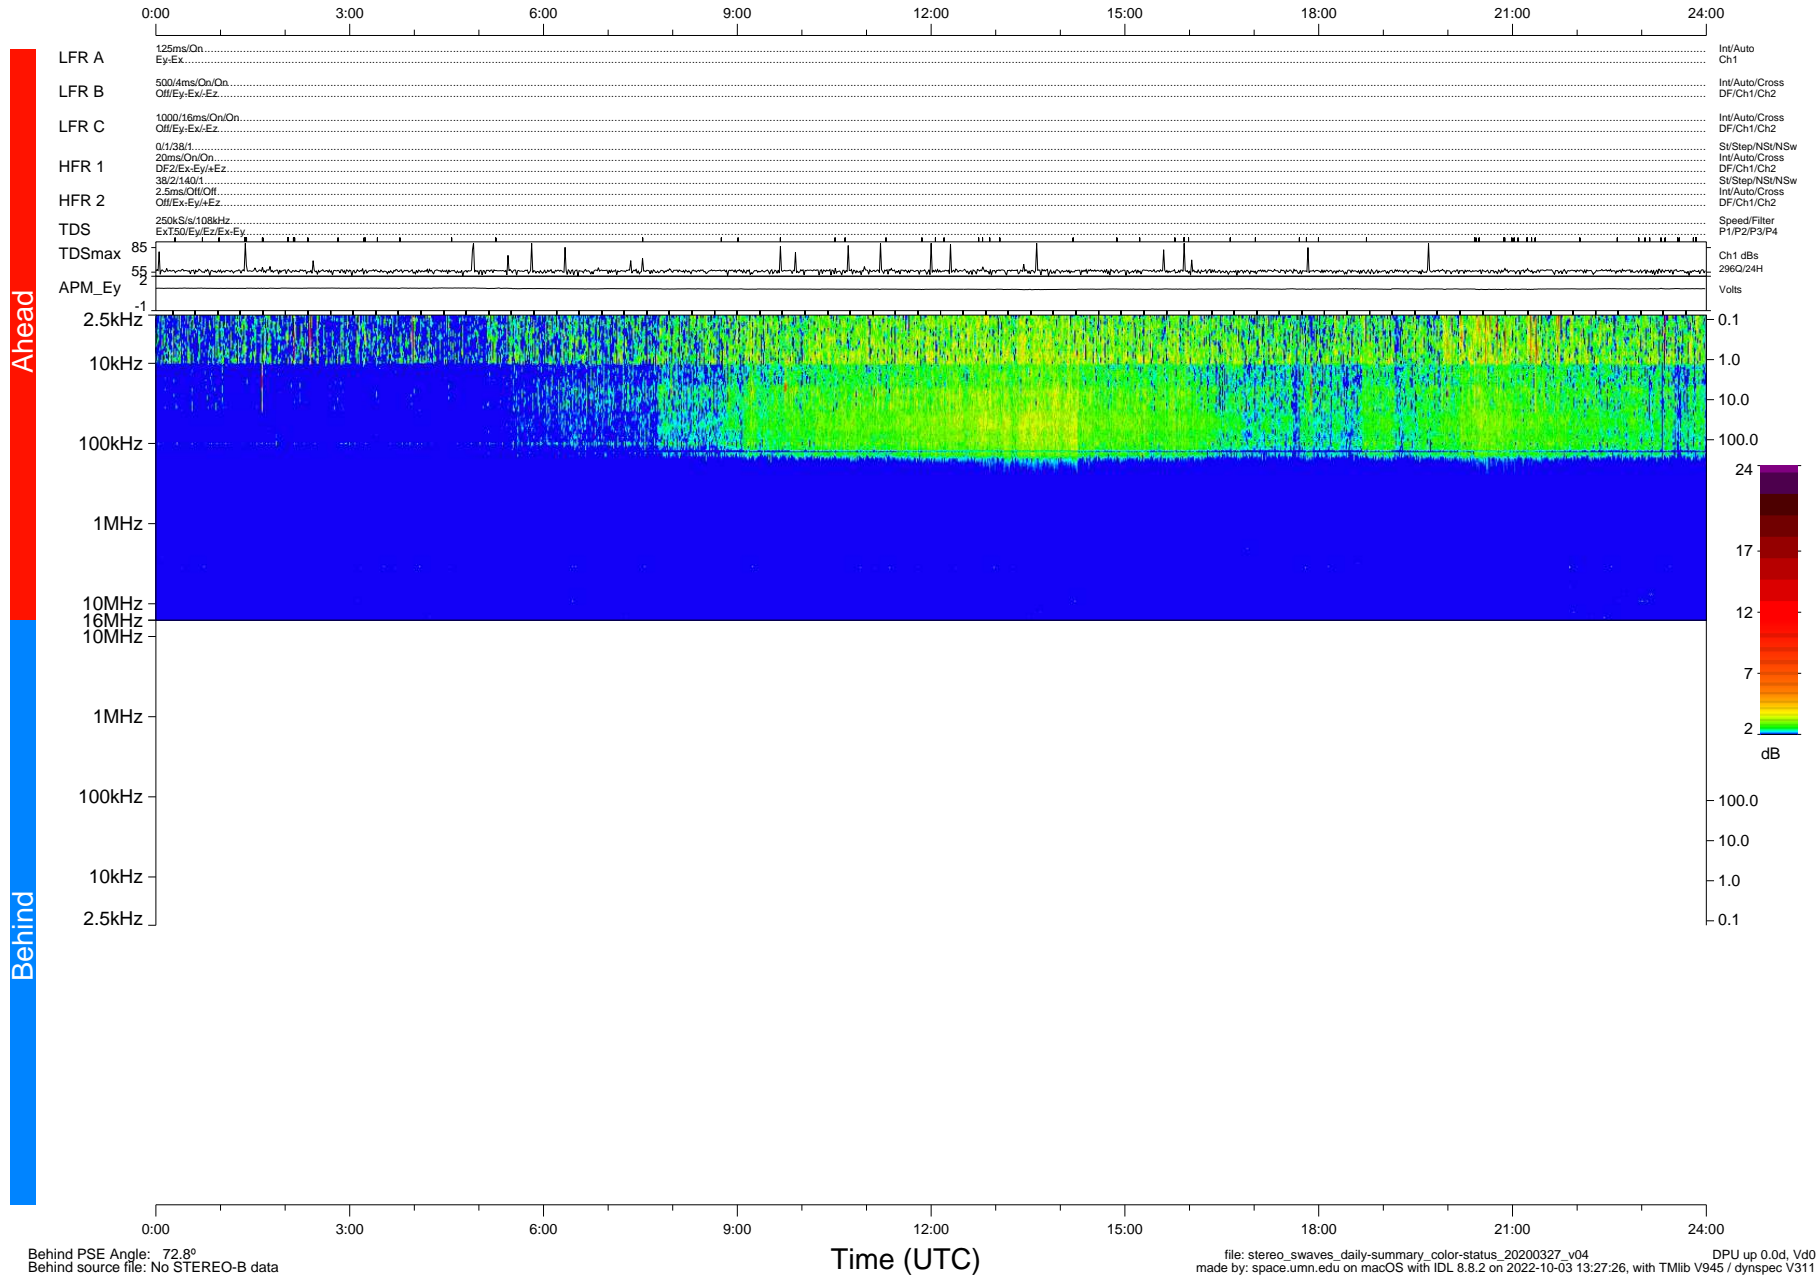

STEREO/WAVES Daily Summary - 27-Mar-2020 (DOY 087)

Ahead source file: swaves_ahead_2020_087_1_05.fin (Recovery: 100.0% HK, 98% Pkts)
Ahead PSE Angle: -76.0°

DPU up 1724.9d, V412d32

Behind PSE Angle: 72.8°
Behind source file: No STEREO-B data

Time (UTC)