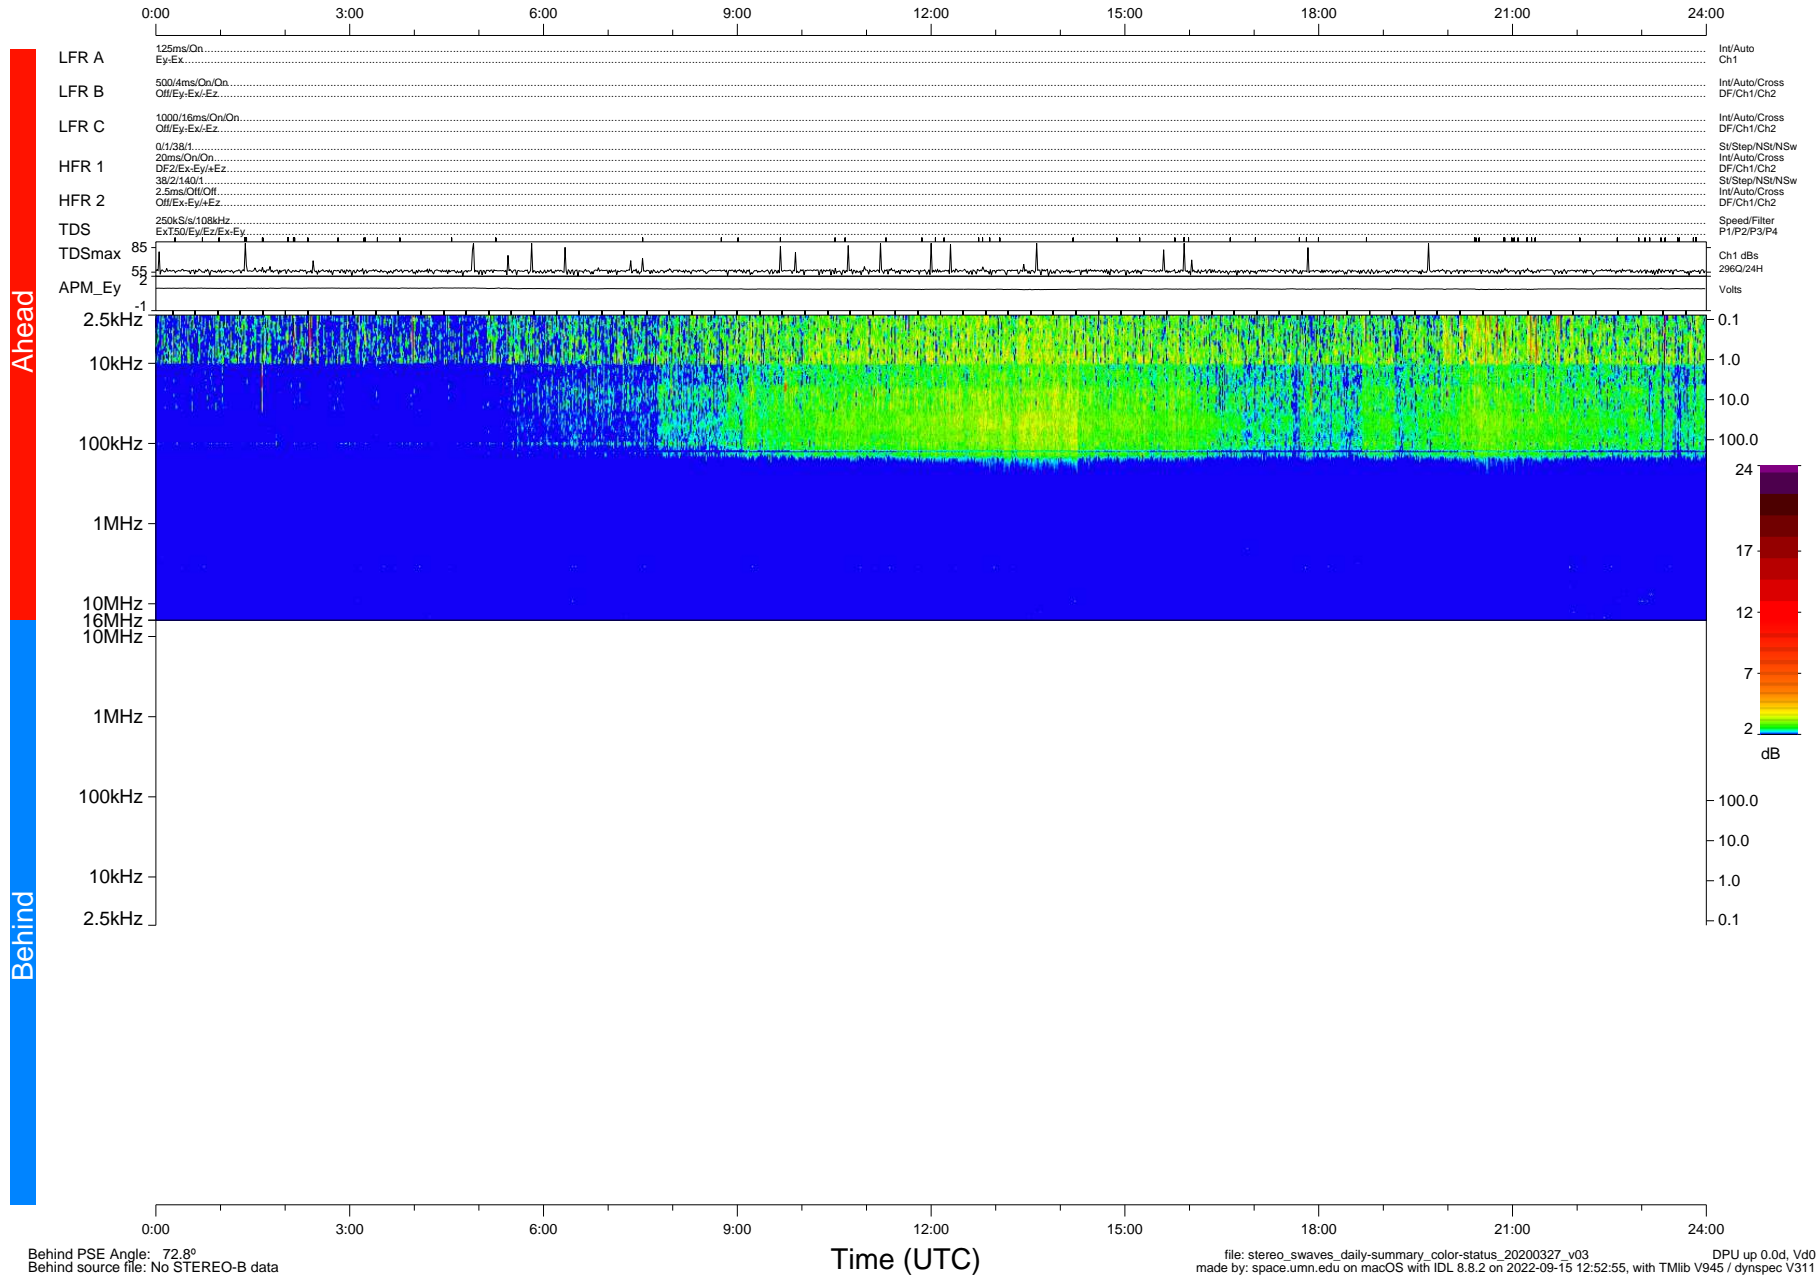

STEREO/WAVES Daily Summary - 27-Mar-2020 (DOY 087)

Ahead source file: swaves_ahead_2020_087_1_05.fin (Recovery: 100.0% HK, 98% Pkts)
Ahead PSE Angle: -76.0°

DPU up 1724.9d, V412d32

Behind PSE Angle: 72.8°
Behind source file: No STEREO-B data