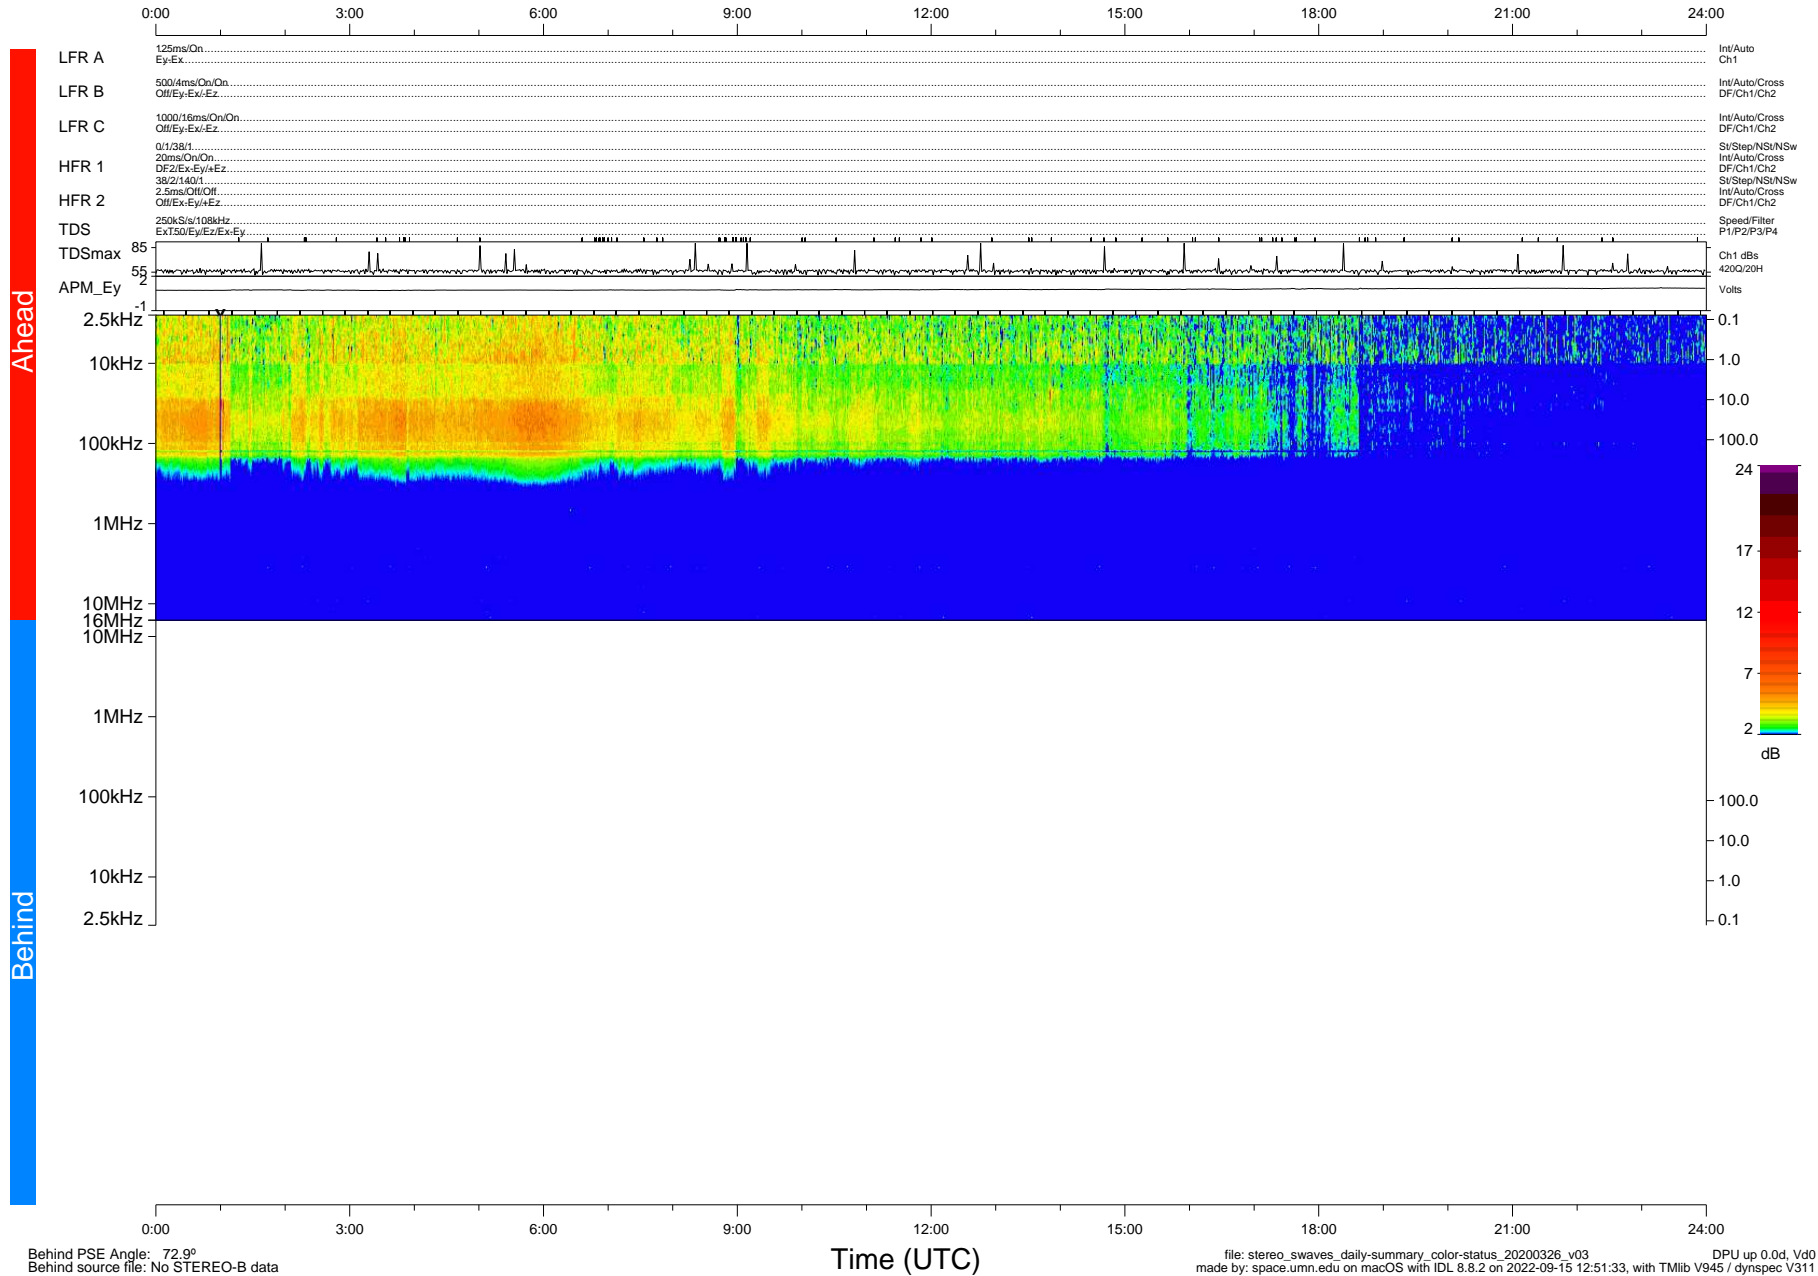

STEREO/WAVES Daily Summary - 26-Mar-2020 (DOY 086)

Ahead source file: swaves_ahead_2020_086_1_05.fin (Recovery: 100.0% HK, 116% Pkts)
Ahead PSE Angle: -76.1°

DPU up 1723.9d, V412d32

Behind PSE Angle: 72.9°
Behind source file: No STEREO-B data