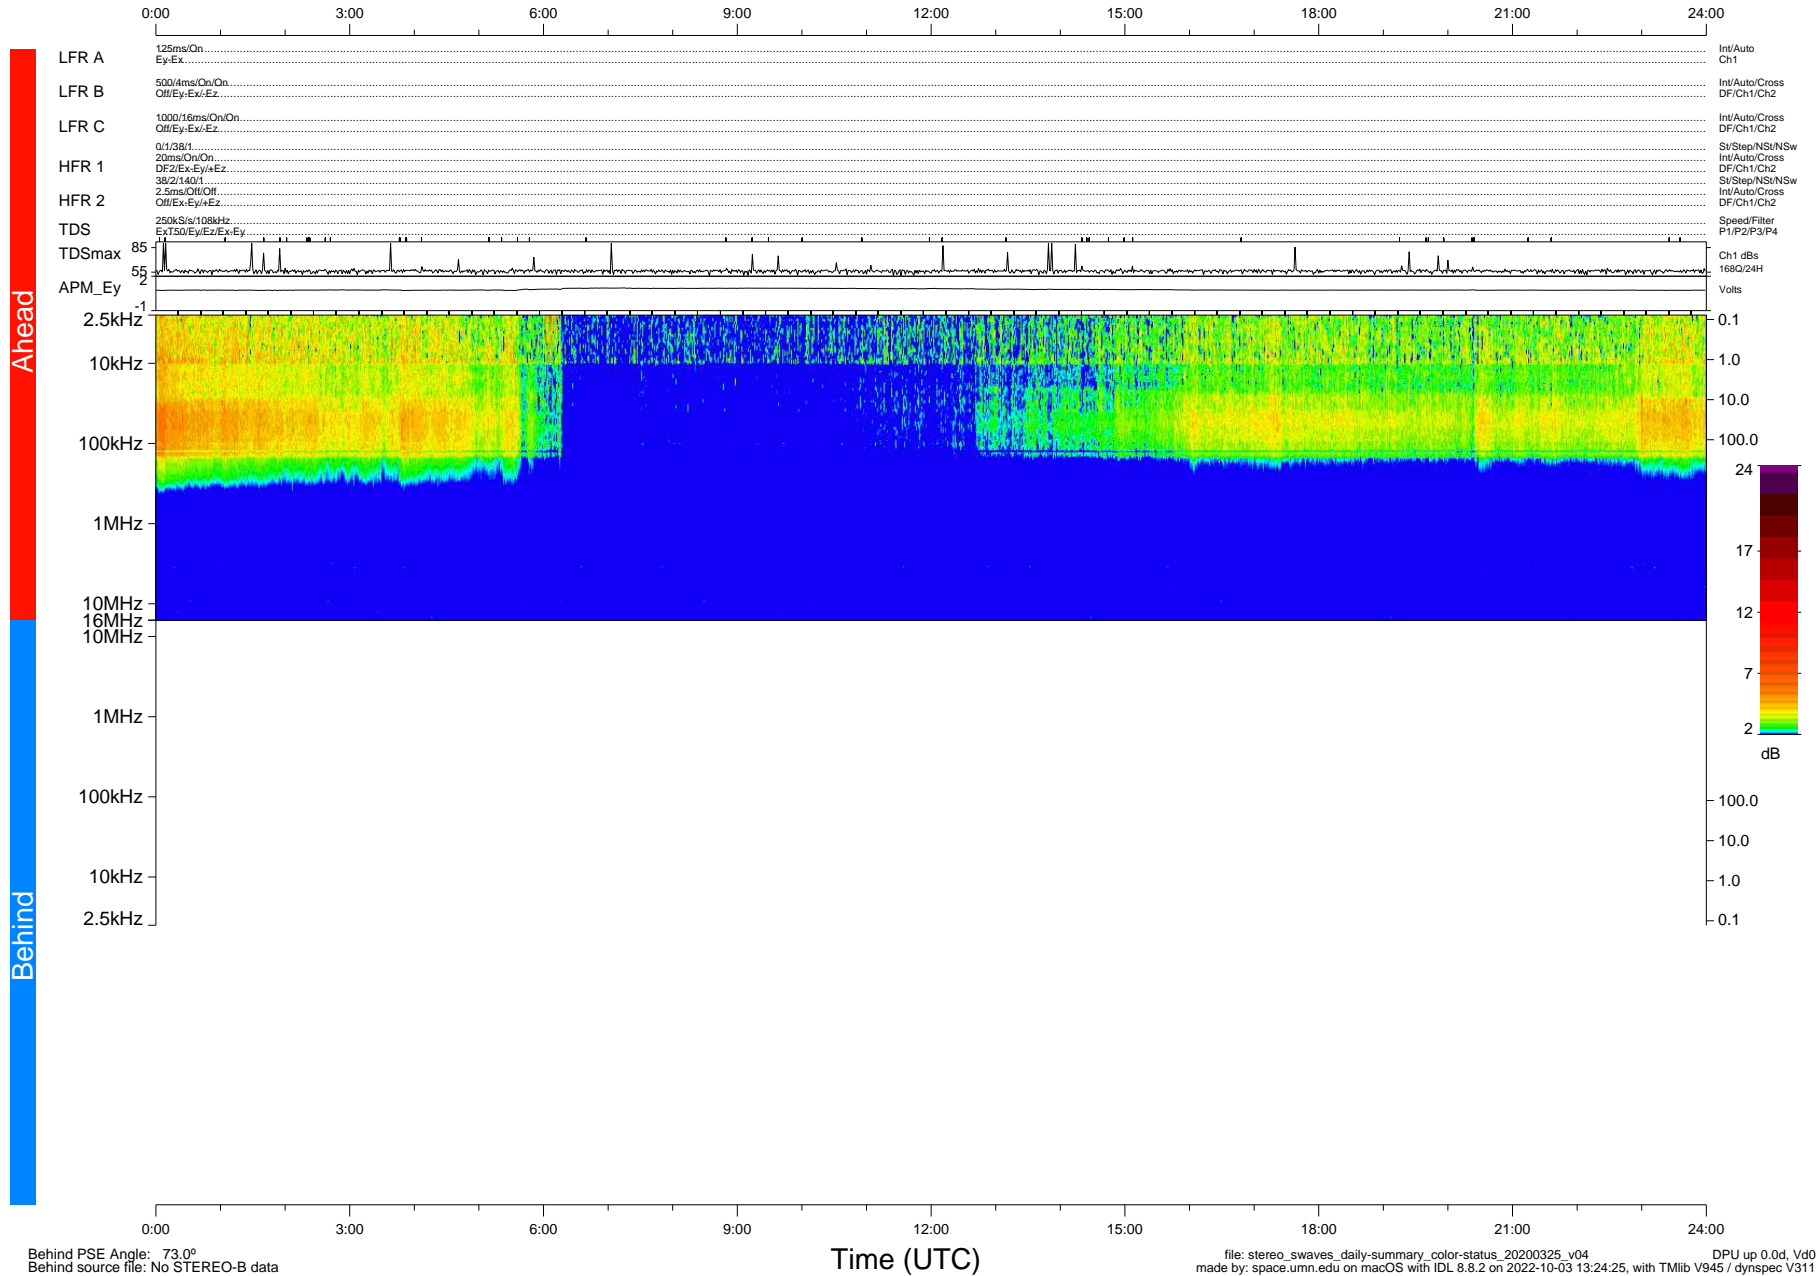

STEREO/WAVES Daily Summary - 25-Mar-2020 (DOY 085)

Ahead source file: swaves_ahead_2020_085_1_05.fin (Recovery: 100.0% HK, 79% PKts)
Ahead PSE Angle: -76.1°

DPU up 1722.9d, V412d32

Behind PSE Angle: 73.0°
Behind source file: No STEREO-B data

Time (UTC)