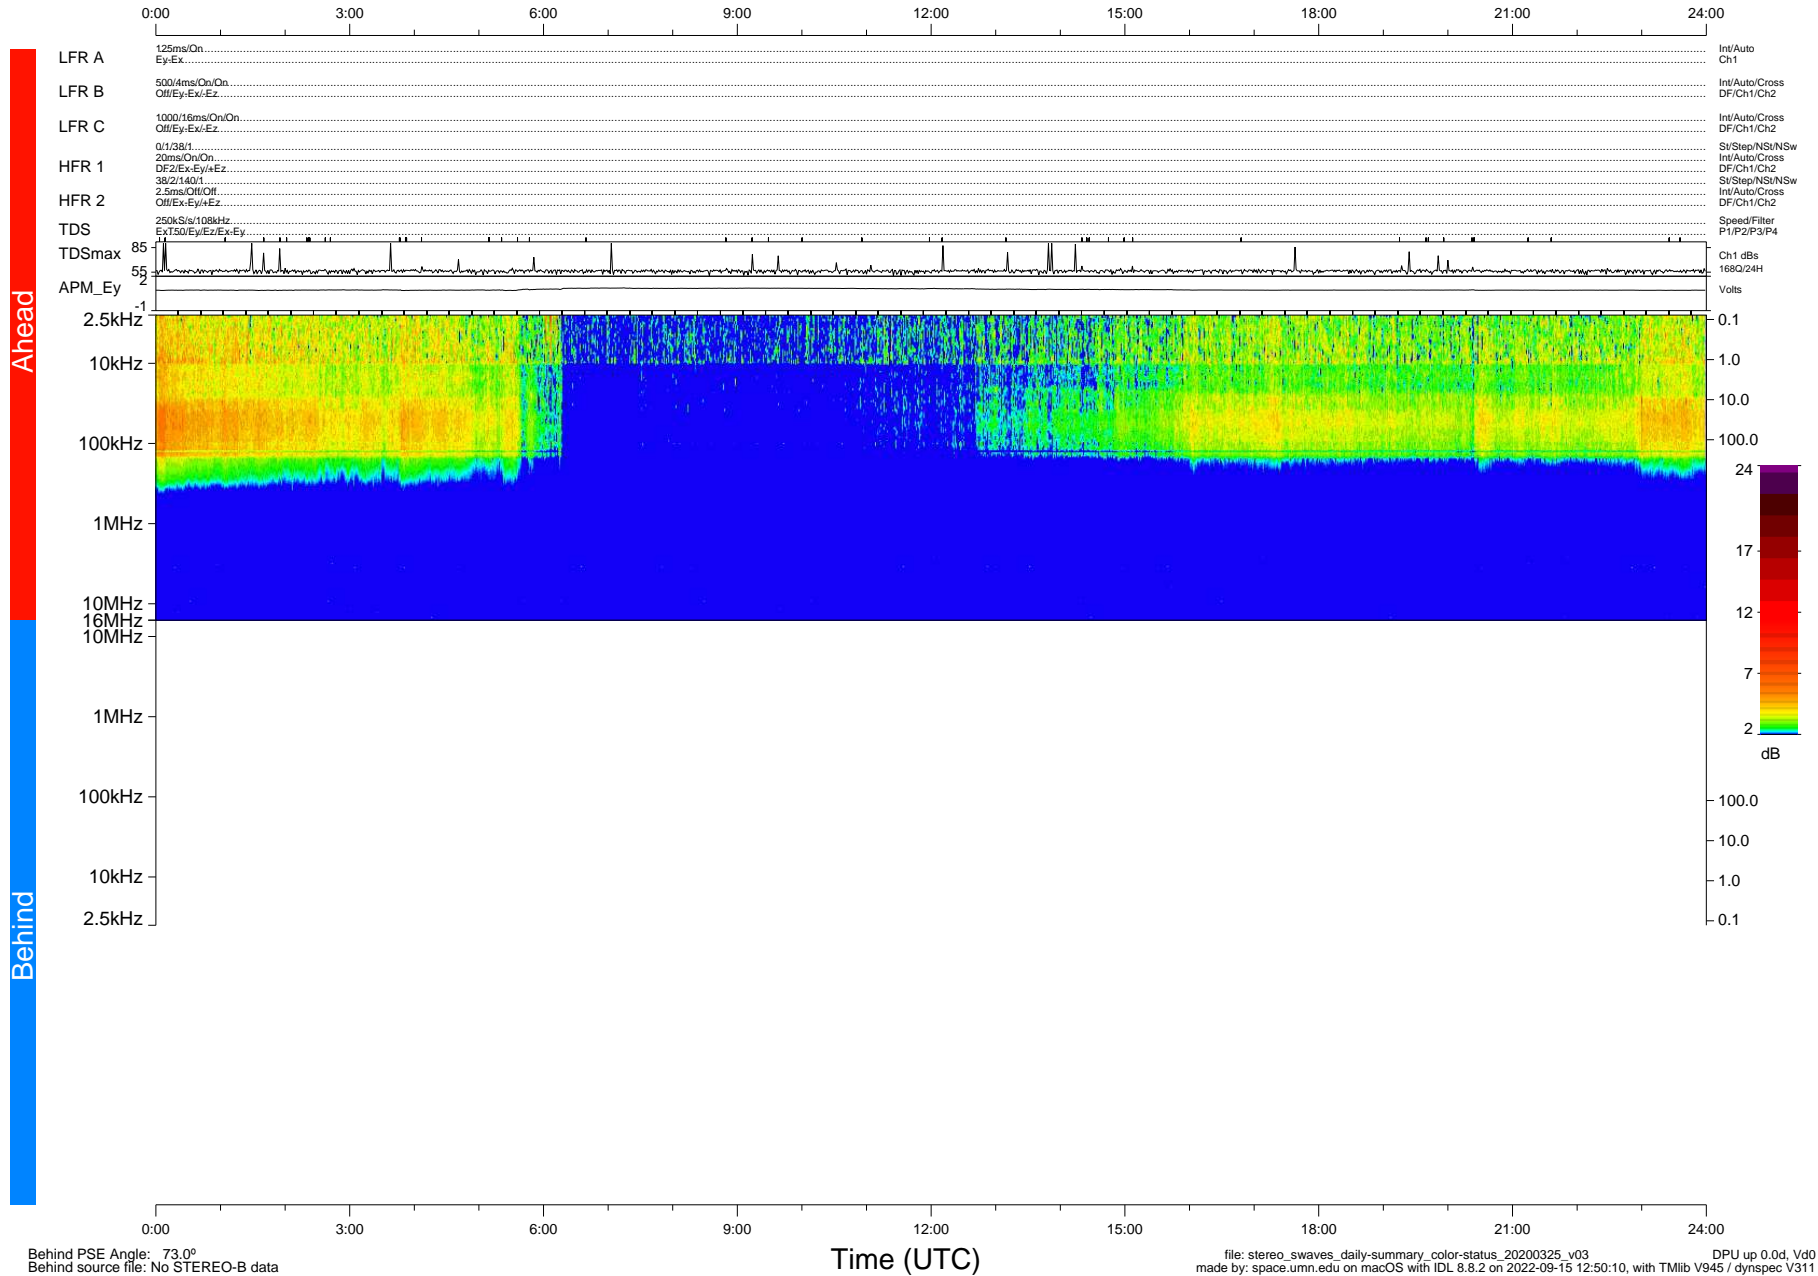

STEREO/WAVES Daily Summary - 25-Mar-2020 (DOY 085)

Ahead source file: swaves_ahead_2020_085_1_05.fin (Recovery: 100.0% HK, 79% PKts)
Ahead PSE Angle: -76.1°

DPU up 1722.9d, V412d32

Behind PSE Angle: 73.0°
Behind source file: No STEREO-B data

Time (UTC)