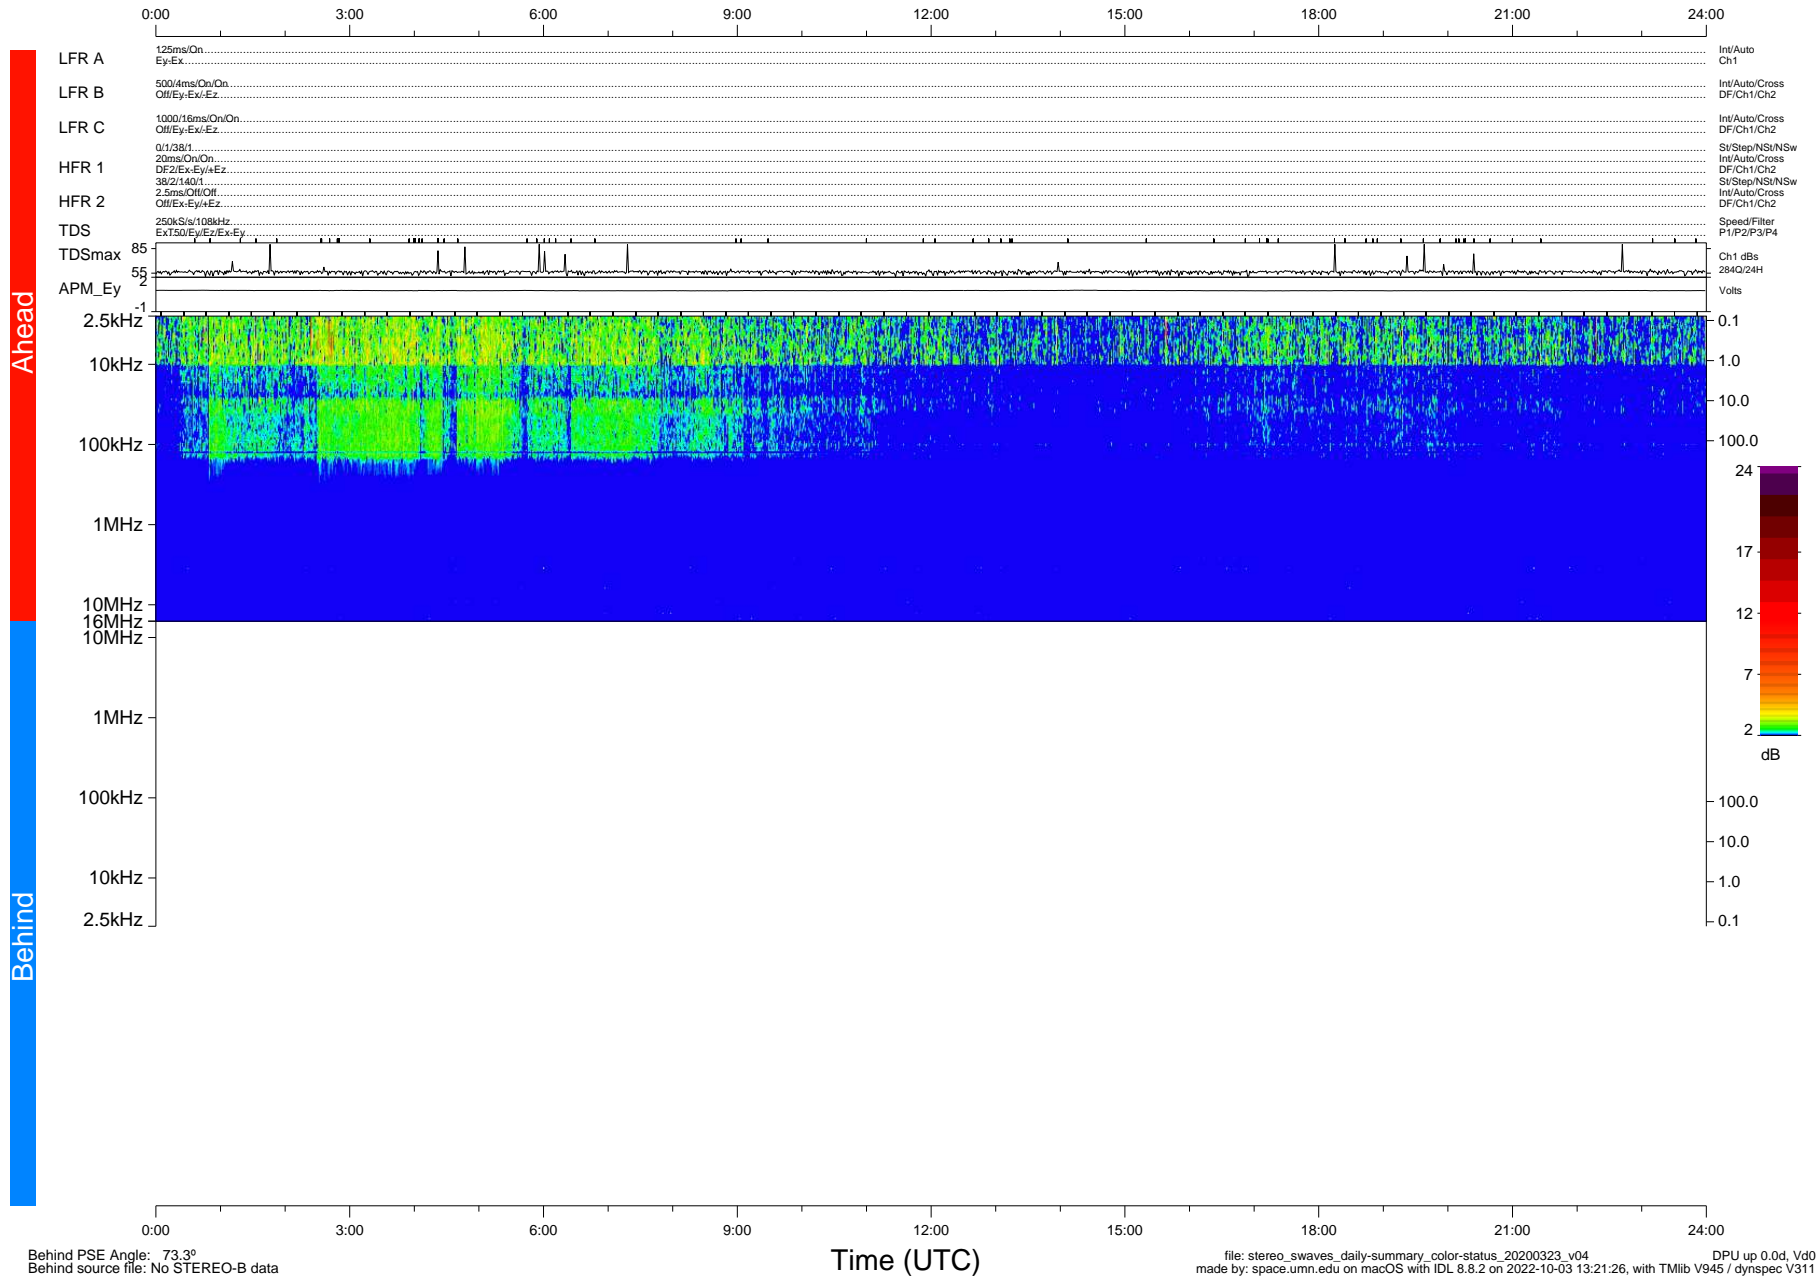

STEREO/WAVES Daily Summary - 23-Mar-2020 (DOY 083)

Ahead source file: swaves_ahead_2020_083_1_05.fin (Recovery: 100.0% HK, 96% Pkts)
 Ahead PSE Angle: -76.2°

DPU up 1720.9d, V412d32

Behind PSE Angle: 73.3°
 Behind source file: No STEREO-B data

file: stereo_swaves_daily-summary_color-status_20200323_v04
 made by: space.umn.edu on macOS with IDL 8.8.2 on 2022-10-03 13:21:26, with Tlib V945 / dynspec V311
 DPU up 0.0d, Vd0