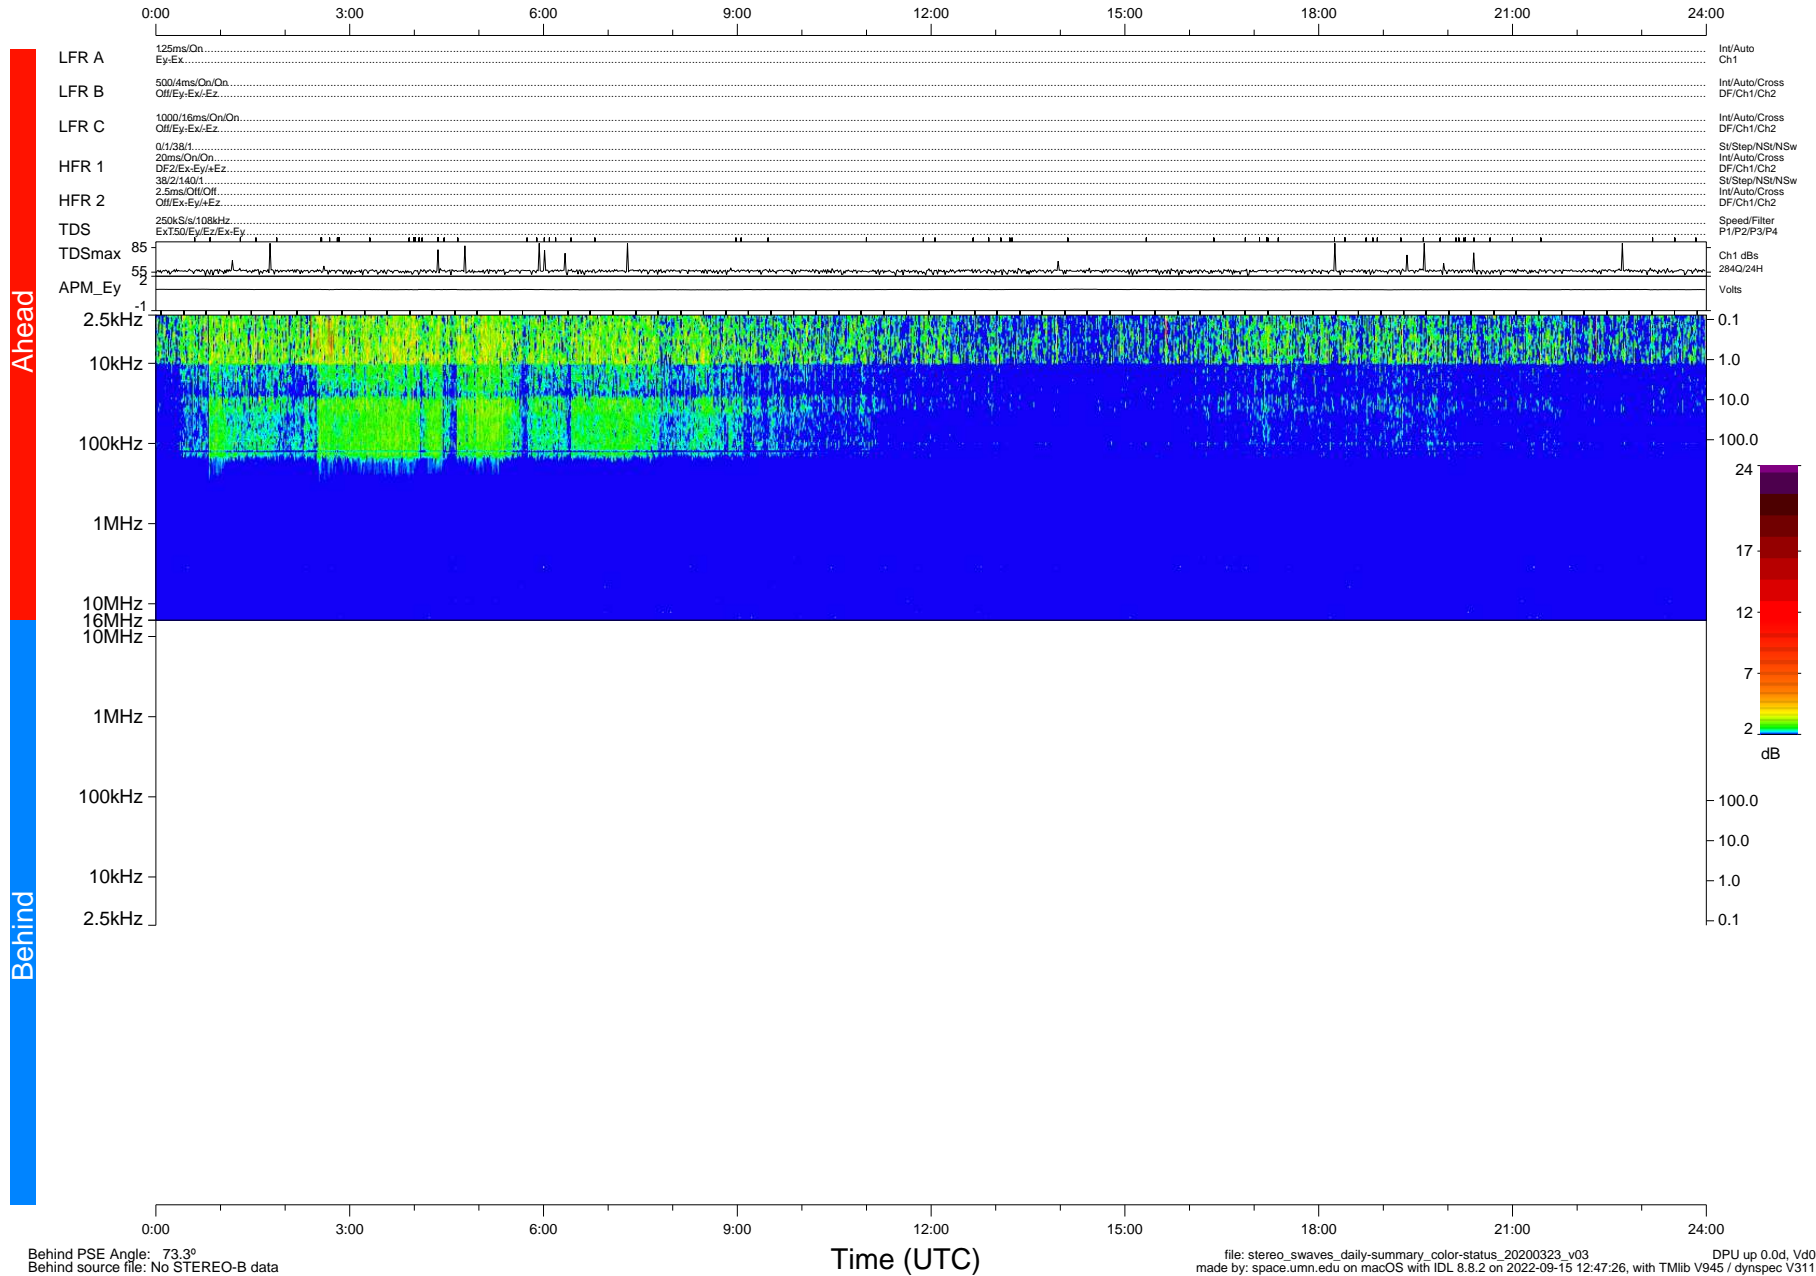

# STEREO/WAVES Daily Summary - 23-Mar-2020 (DOY 083)

Ahead source file: swaves\_ahead\_2020\_083\_1\_05.fin (Recovery: 100.0% HK, 96% Pkts)  
 Ahead PSE Angle: -76.2°

DPU up 1720.9d, V412d32

Behind PSE Angle: 73.3°  
 Behind source file: No STEREO-B data

file: stereo\_swaves\_daily-summary\_color-status\_20200323\_v03  
 made by: space.umn.edu on macOS with IDL 8.8.2 on 2022-09-15 12:47:26, with Tlib V945 / dynspec V311  
 DPU up 0.0d, Vd0