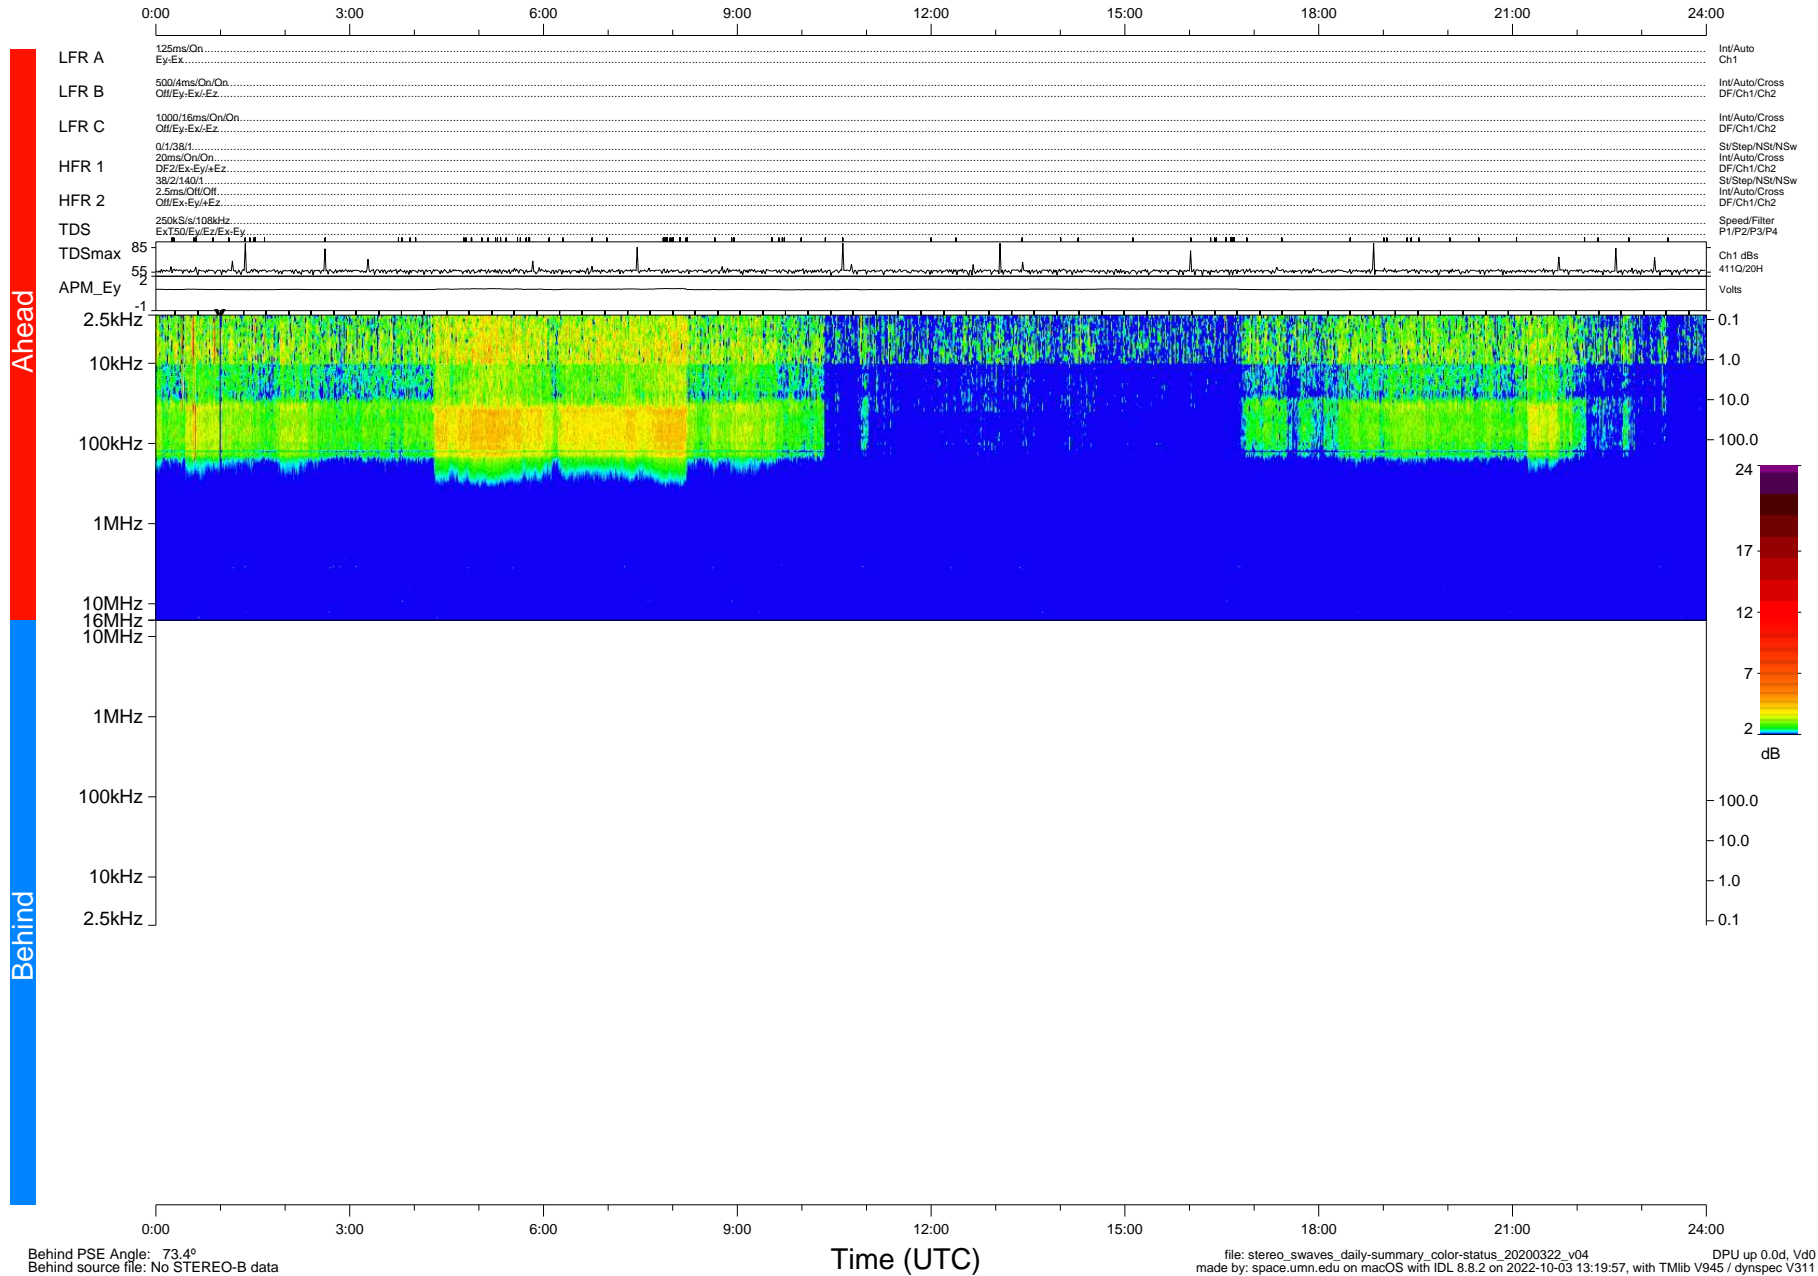

STEREO/WAVES Daily Summary - 22-Mar-2020 (DOY 082)

Ahead source file: swaves_ahead_2020_082_1_05.fin (Recovery: 100.0% HK, 115% Pkts)
Ahead PSE Angle: -76.2°

DPU up 1719.9d, V412d32

Behind PSE Angle: 73.4°
Behind source file: No STEREO-B data