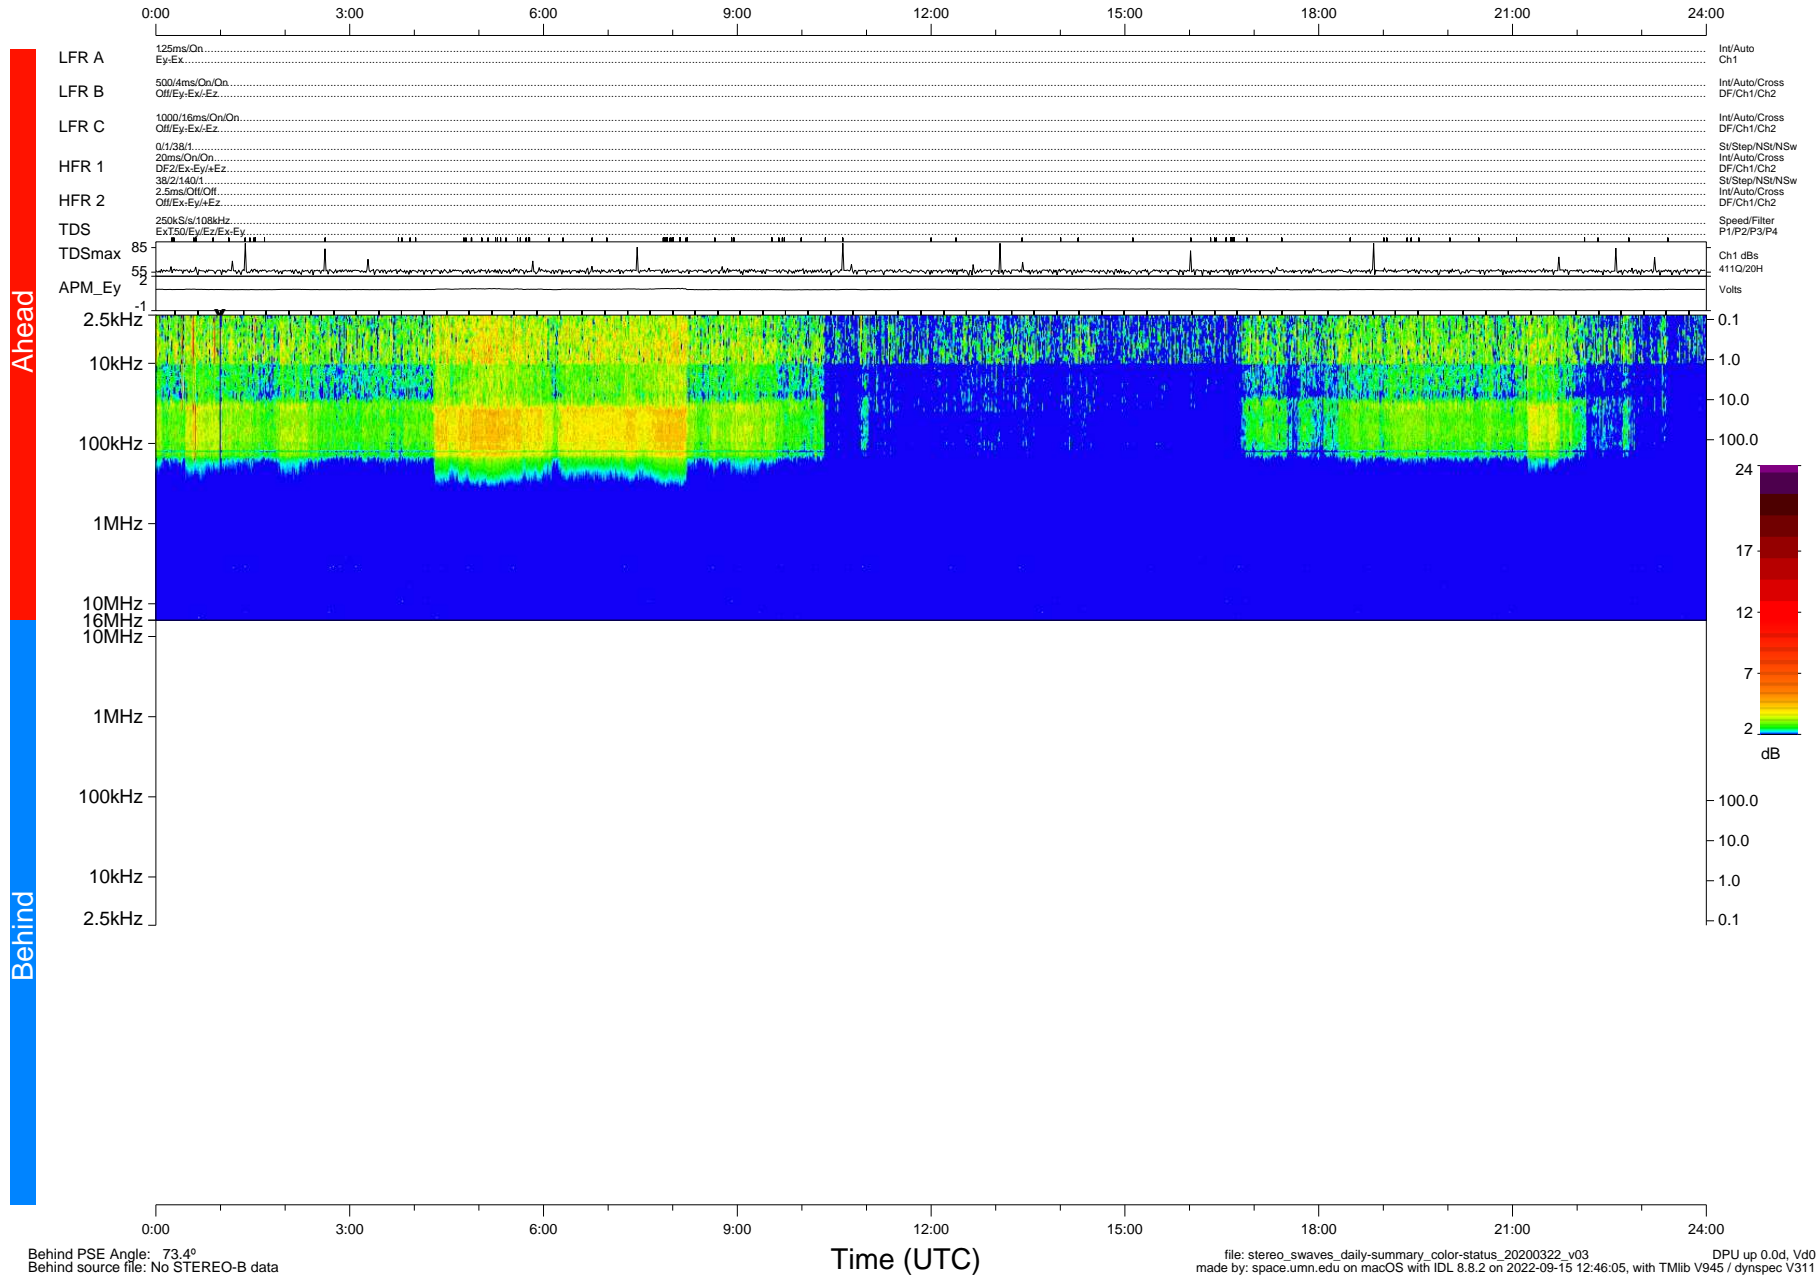

STEREO/WAVES Daily Summary - 22-Mar-2020 (DOY 082)

Ahead source file: swaves_ahead_2020_082_1_05.fin (Recovery: 100.0% HK, 115% Pkts)
Ahead PSE Angle: -76.2°

DPU up 1719.9d, V412d32

Behind PSE Angle: 73.4°
Behind source file: No STEREO-B data

Time (UTC)