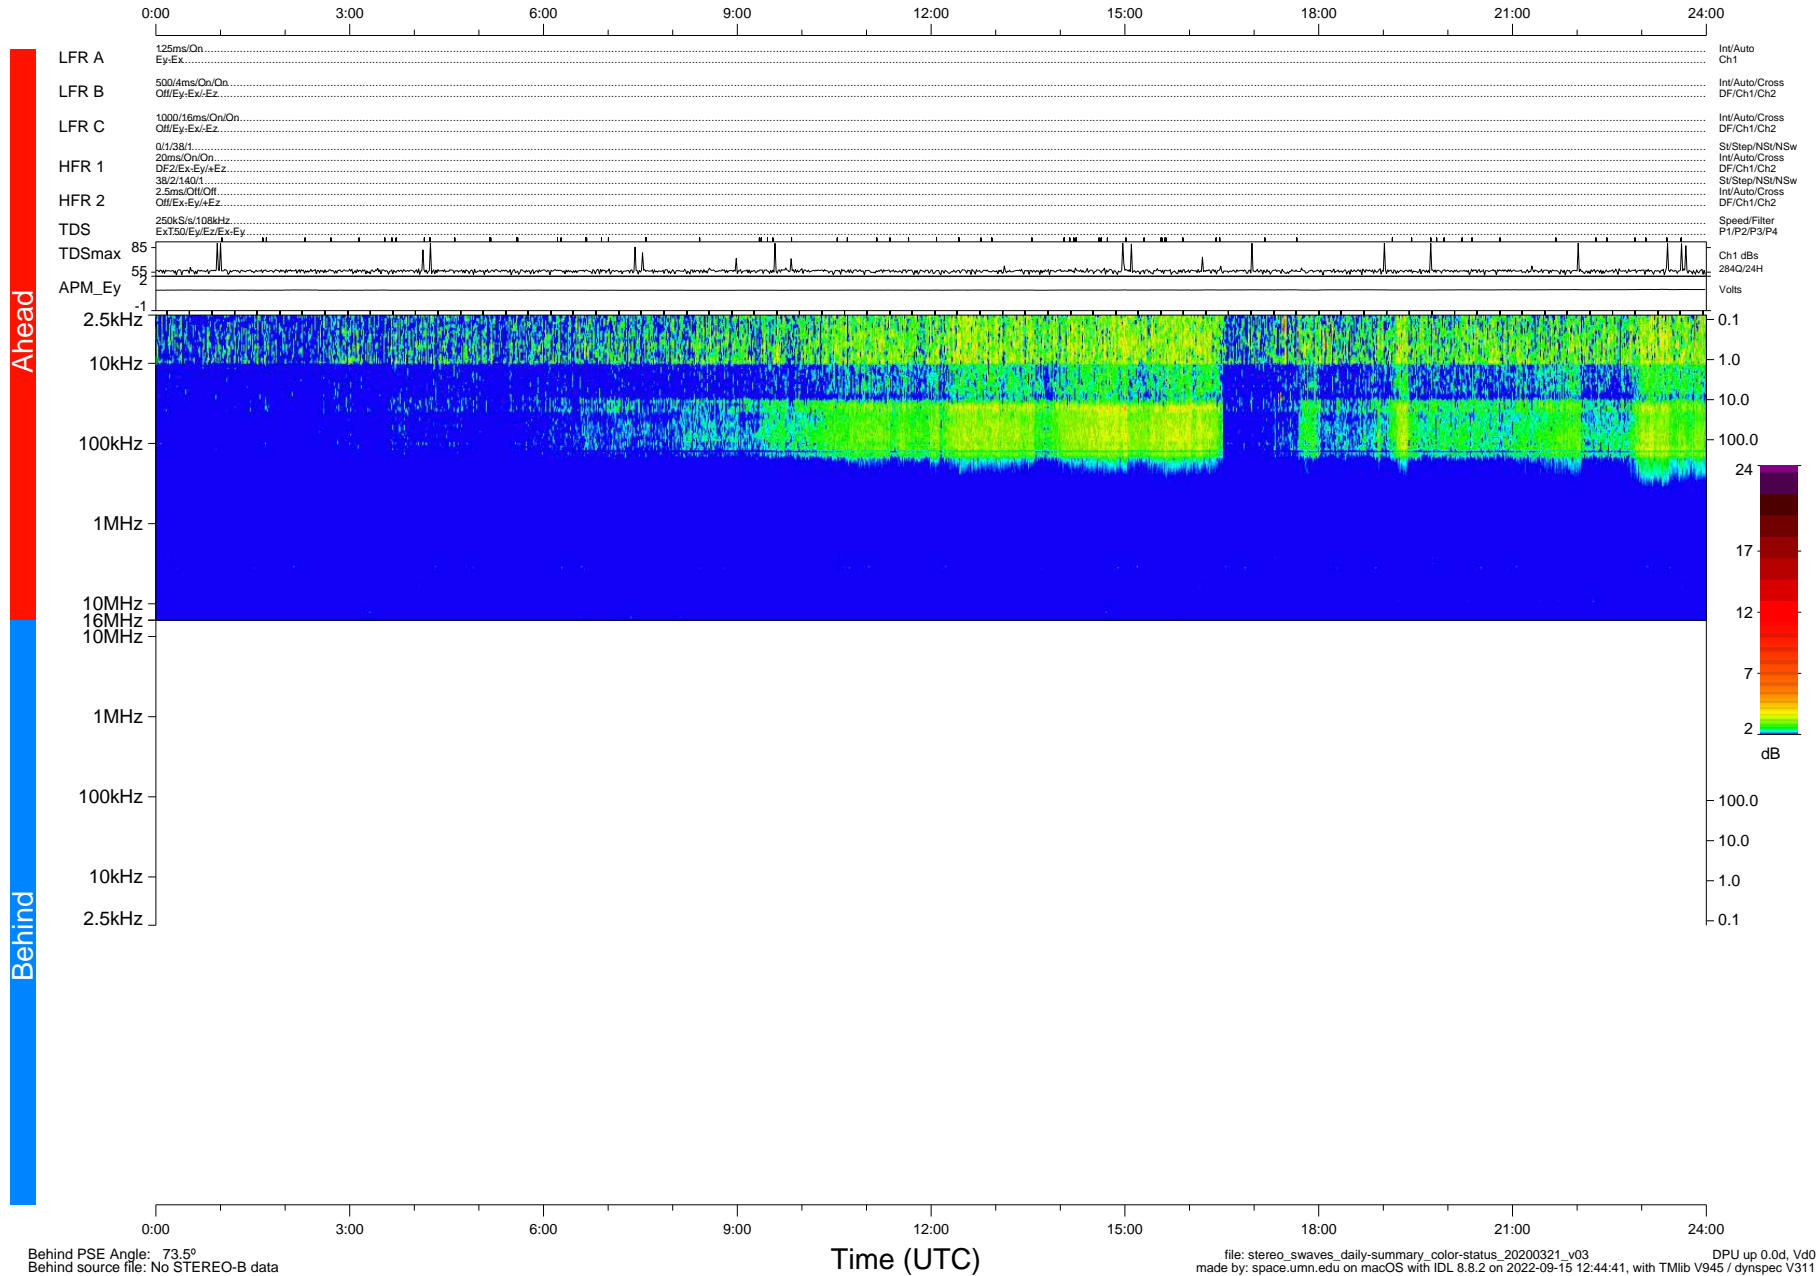

STEREO/WAVES Daily Summary - 21-Mar-2020 (DOY 081)

Ahead source file: swaves_ahead_2020_081_1_05.fin (Recovery: 100.0% HK, 96% Pkts)
 Ahead PSE Angle: -76.2°

DPU up 1718.9d, V412d32

Behind PSE Angle: 73.5°
 Behind source file: No STEREO-B data

file: stereo_swaves_daily-summary_color-status_20200321_v03
 made by: space.umn.edu on macOS with IDL 8.8.2 on 2022-09-15 12:44:41, with Tlib V945 / dynspec V311
 DPU up 0.0d, V40