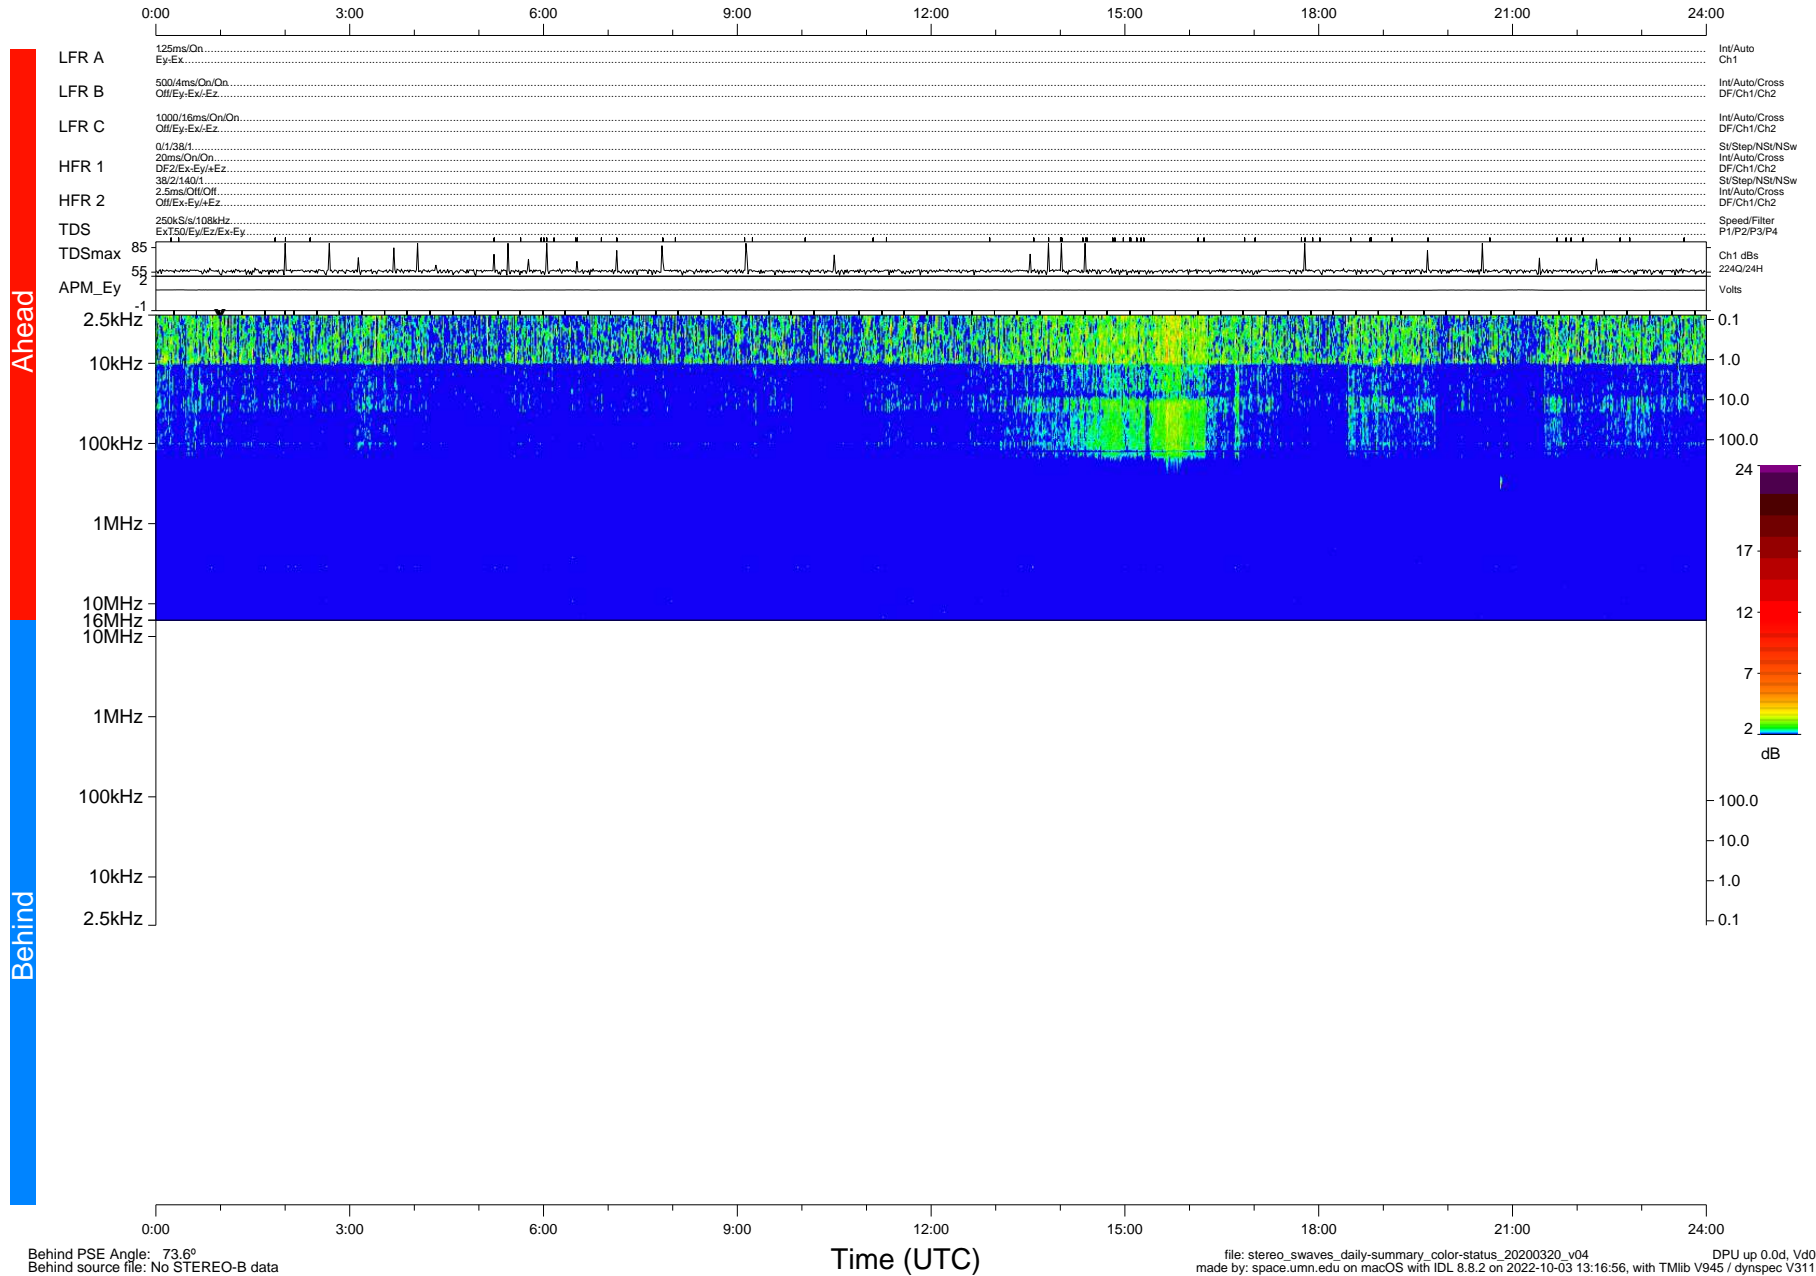

STEREO/WAVES Daily Summary - 20-Mar-2020 (DOY 080)

Ahead source file: swaves_ahead_2020_080_1_05.fin (Recovery: 100.0% HK, 87% Pkts)
 Ahead PSE Angle: -76.4°

DPU up 1717.9d, V412d32

Behind PSE Angle: 73.6°
 Behind source file: No STEREO-B data

file: stereo_swaves_daily-summary_color-status_20200320_v04
 made by: space.umn.edu on macOS with IDL 8.8.2 on 2022-10-03 13:16:56, with Tlib V945 / dynspec V311
 DPU up 0.0d, Vd0