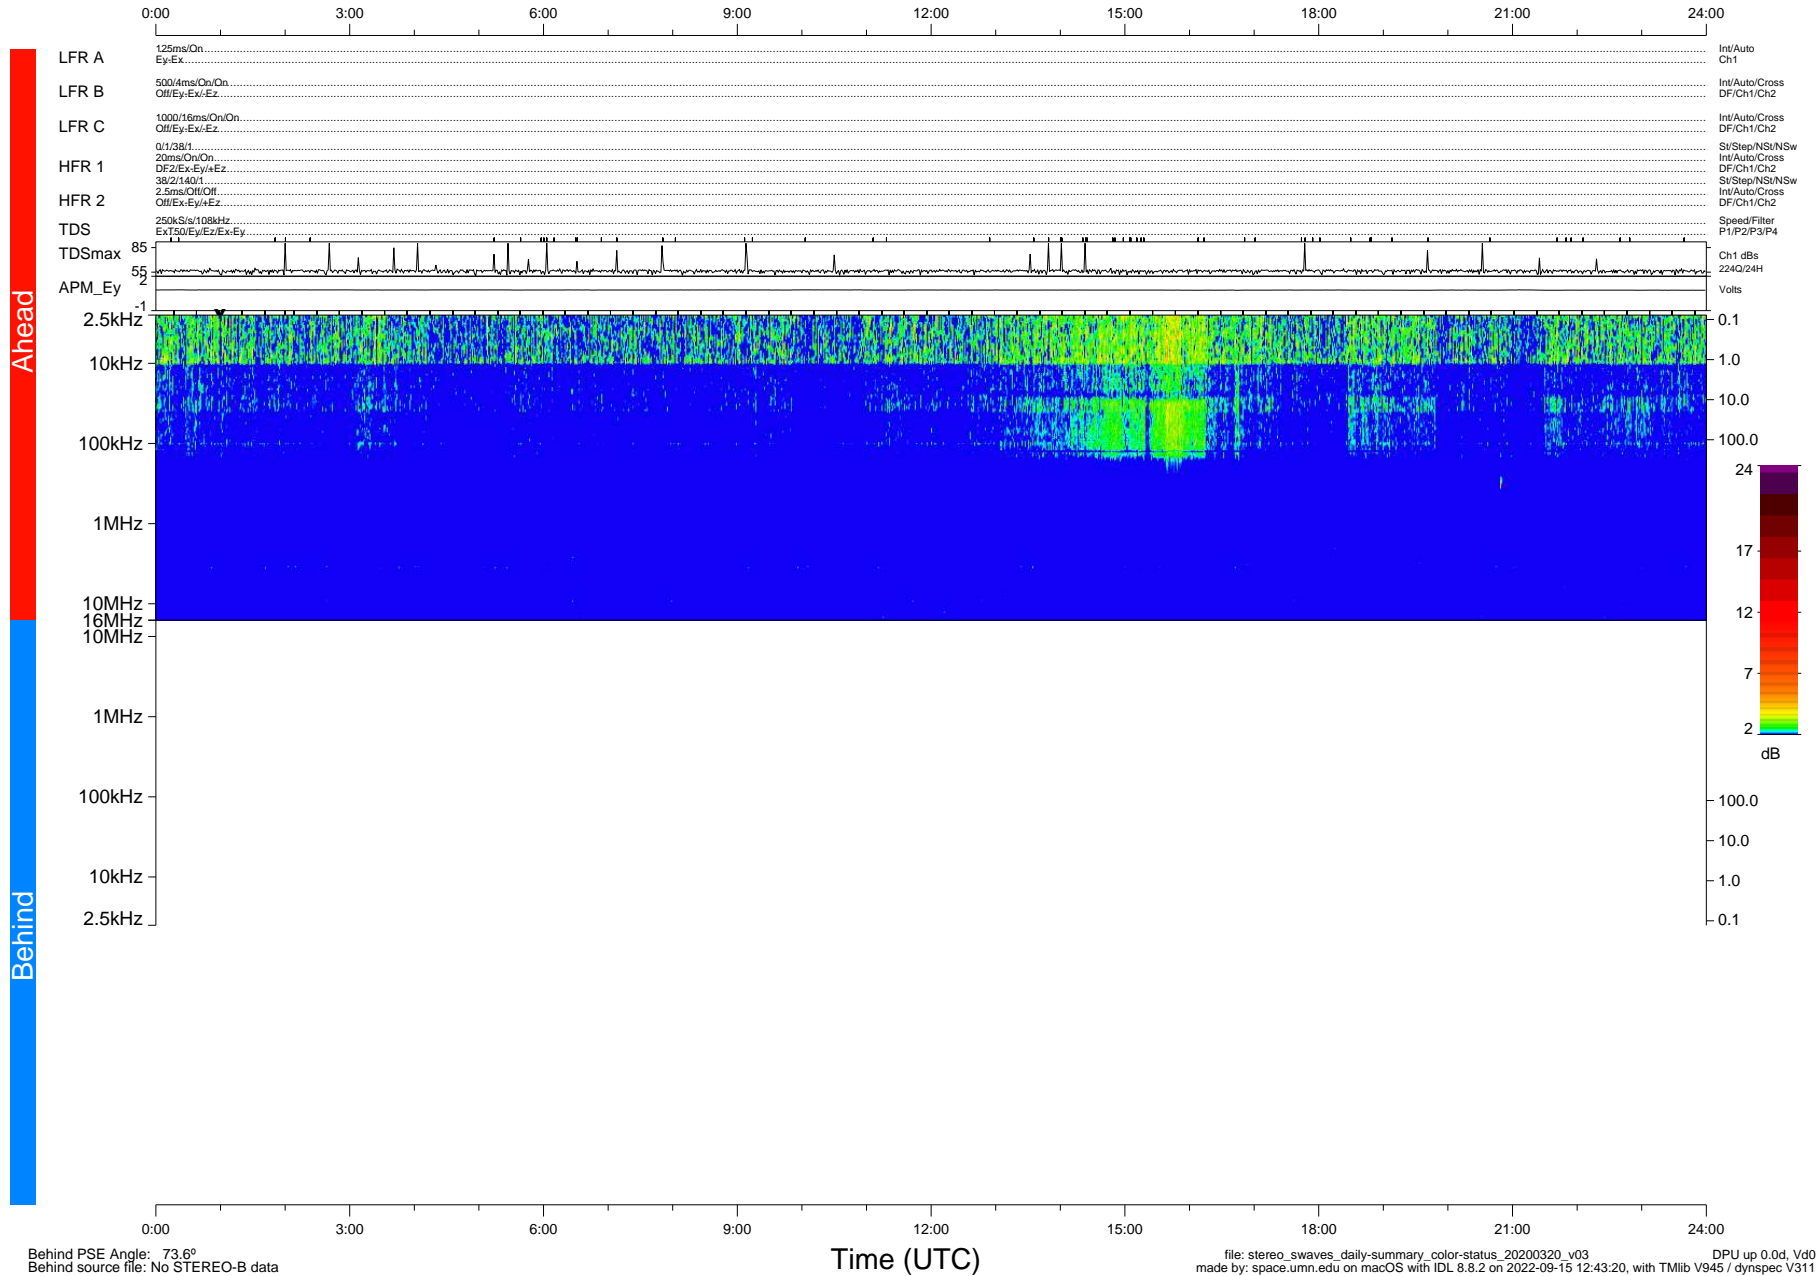

STEREO/WAVES Daily Summary - 20-Mar-2020 (DOY 080)

Ahead source file: swaves_ahead_2020_080_1_05.fin (Recovery: 100.0% HK, 87% Pkts)
Ahead PSE Angle: -76.4°

DPU up 1717.9d, V412d32

Behind PSE Angle: 73.6°
Behind source file: No STEREO-B data