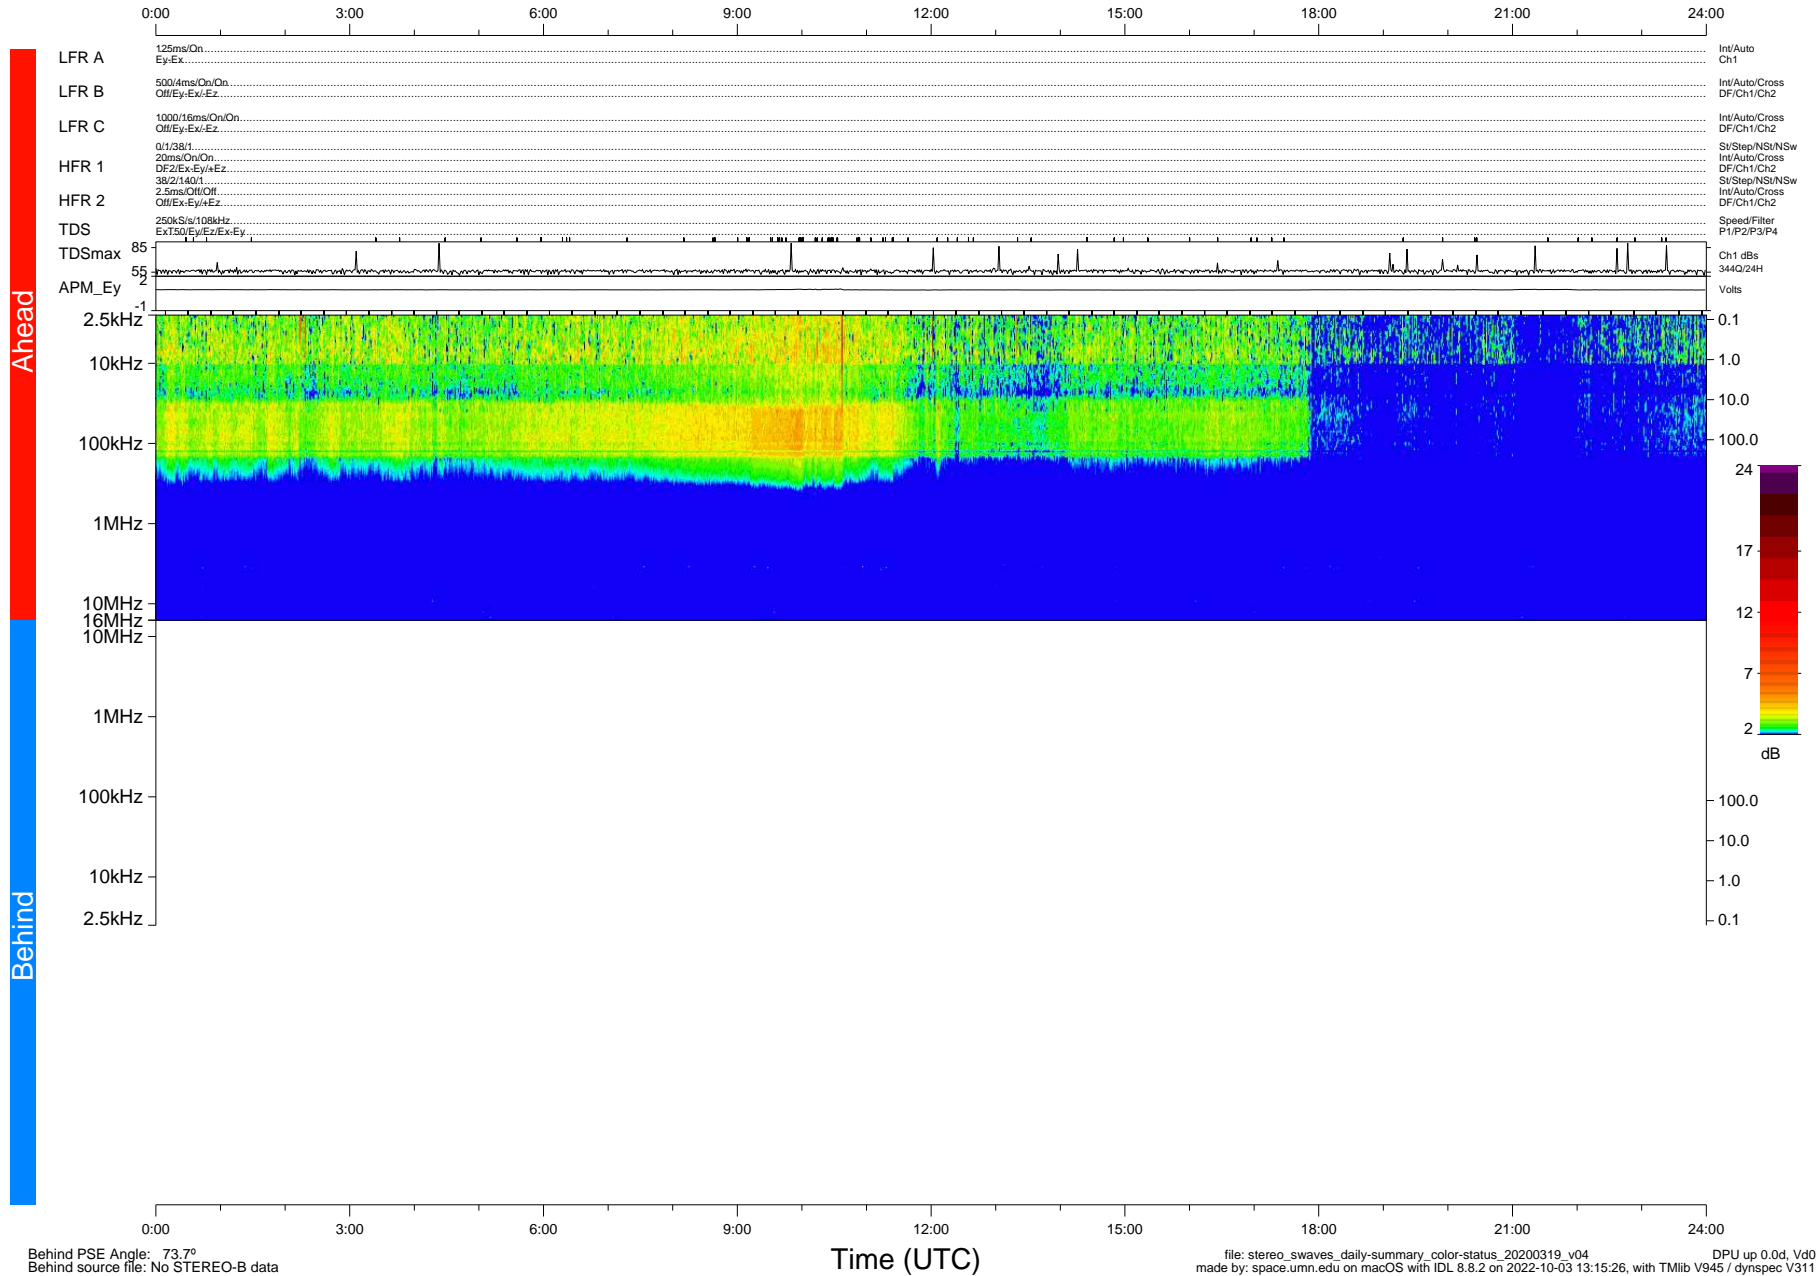

STEREO/WAVES Daily Summary - 19-Mar-2020 (DOY 079)

Ahead source file: swaves_ahead_2020_079_1_05.fin (Recovery: 100.0% HK, 105% Pkts)
 Ahead PSE Angle: -76.4°

DPU up 1716.9d, V412d32

Behind PSE Angle: 73.7°
 Behind source file: No STEREO-B data

file: stereo_swaves_daily-summary_color-status_20200319_v04
 made by: space.umn.edu on macOS with IDL 8.8.2 on 2022-10-03 13:15:26, with Tlib V945 / dynspec V311
 DPU up 0.0d, Vd0