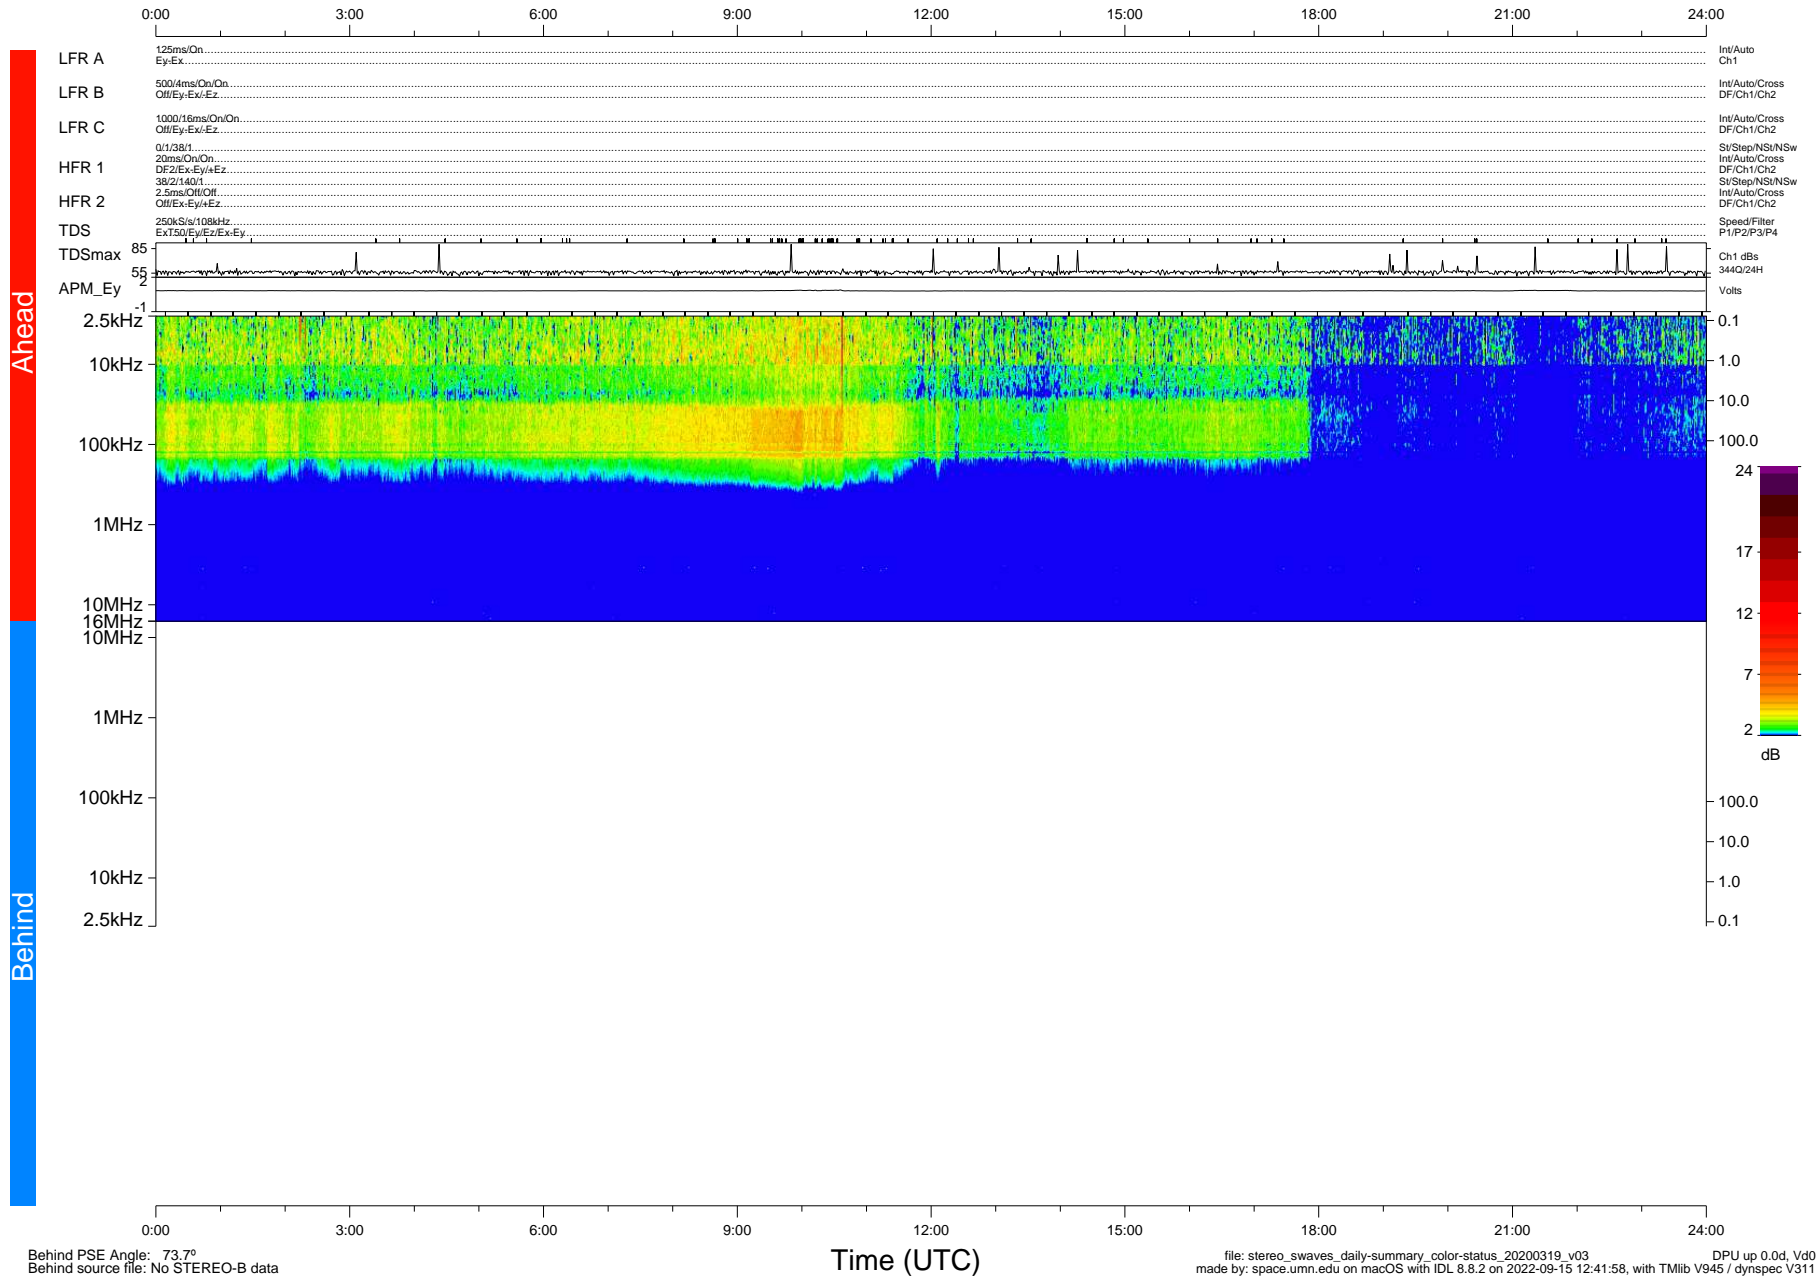

STEREO/WAVES Daily Summary - 19-Mar-2020 (DOY 079)

Ahead source file: swaves_ahead_2020_079_1_05.fin (Recovery: 100.0% HK, 105% Pkts)
 Ahead PSE Angle: -76.4°

DPU up 1716.9d, V412d32

Behind PSE Angle: 73.7°
 Behind source file: No STEREO-B data

file: stereo_swaves_daily-summary_color-status_20200319_v03
 made by: space.umn.edu on macOS with IDL 8.8.2 on 2022-09-15 12:41:58, with TLib V945 / dynspec V311
 DPU up 0.0d, Vd0