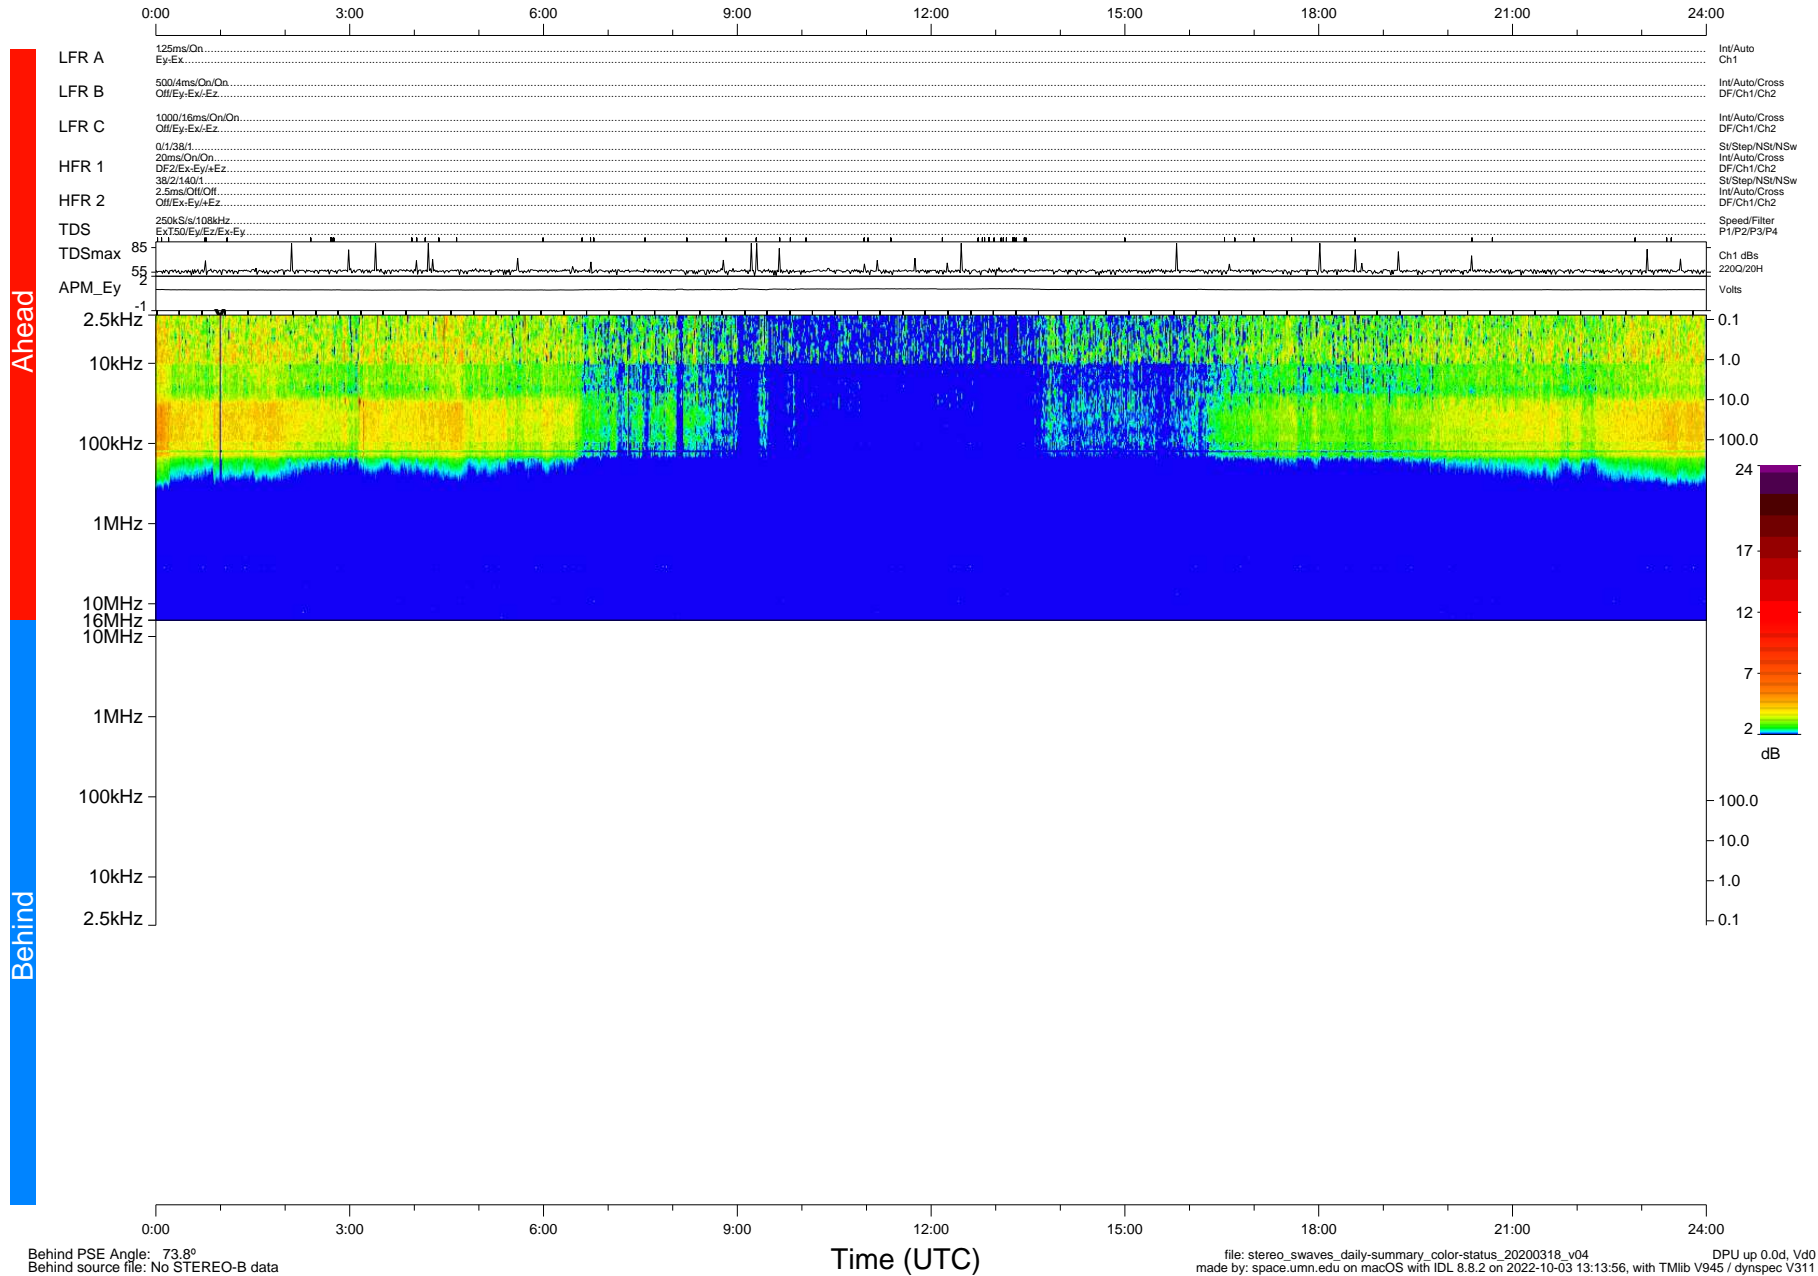

STEREO/WAVES Daily Summary - 18-Mar-2020 (DOY 078)

Ahead source file: swaves_ahead_2020_078_1_05.fin (Recovery: 100.0% HK, 86% Pkts)
Ahead PSE Angle: -76.4°

DPU up 1715.9d, V412d32

Behind PSE Angle: 73.8°
Behind source file: No STEREO-B data