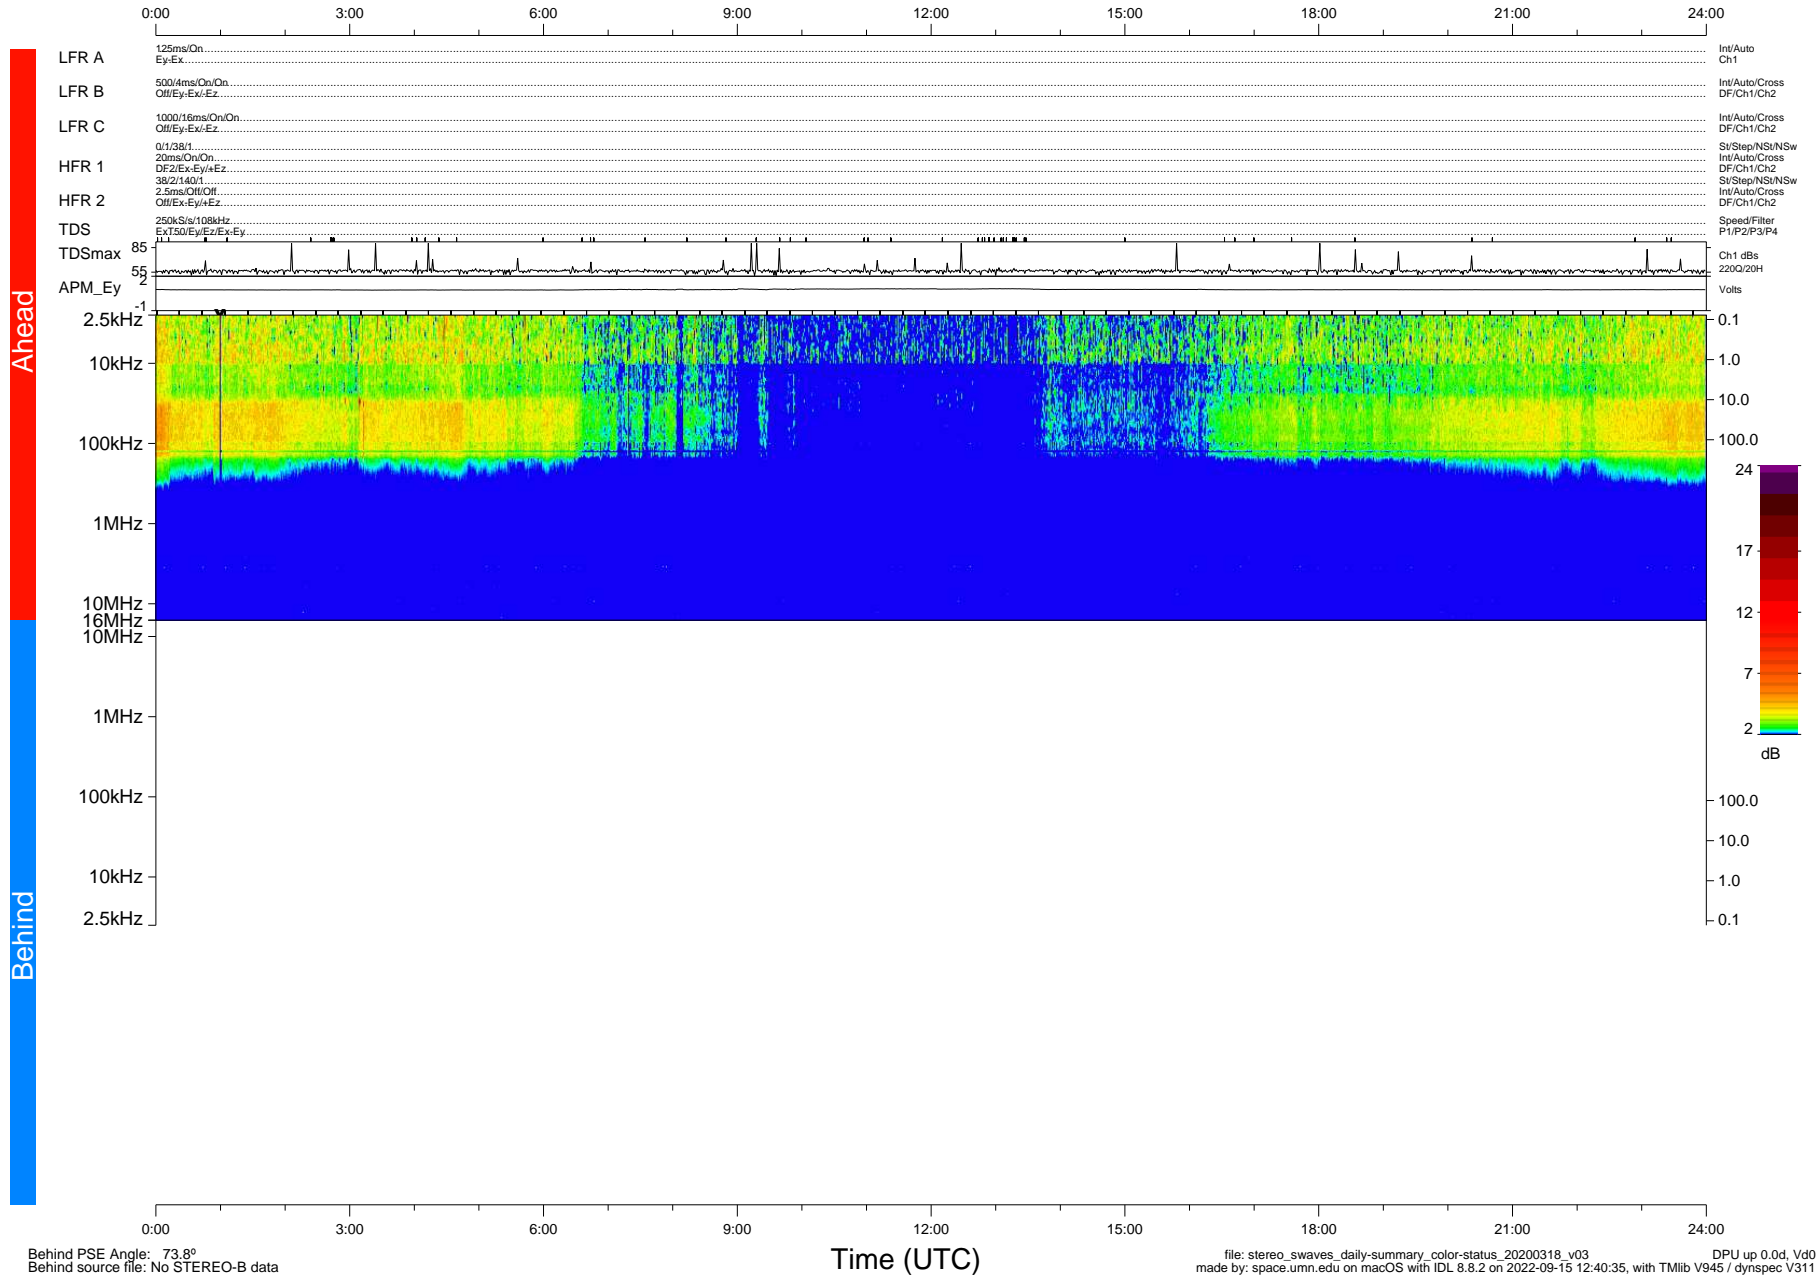

STEREO/WAVES Daily Summary - 18-Mar-2020 (DOY 078)

Ahead source file: swaves_ahead_2020_078_1_05.fin (Recovery: 100.0% HK, 86% Pkts)
Ahead PSE Angle: -76.4°

DPU up 1715.9d, V412d32

Behind PSE Angle: 73.8°
Behind source file: No STEREO-B data

Time (UTC)