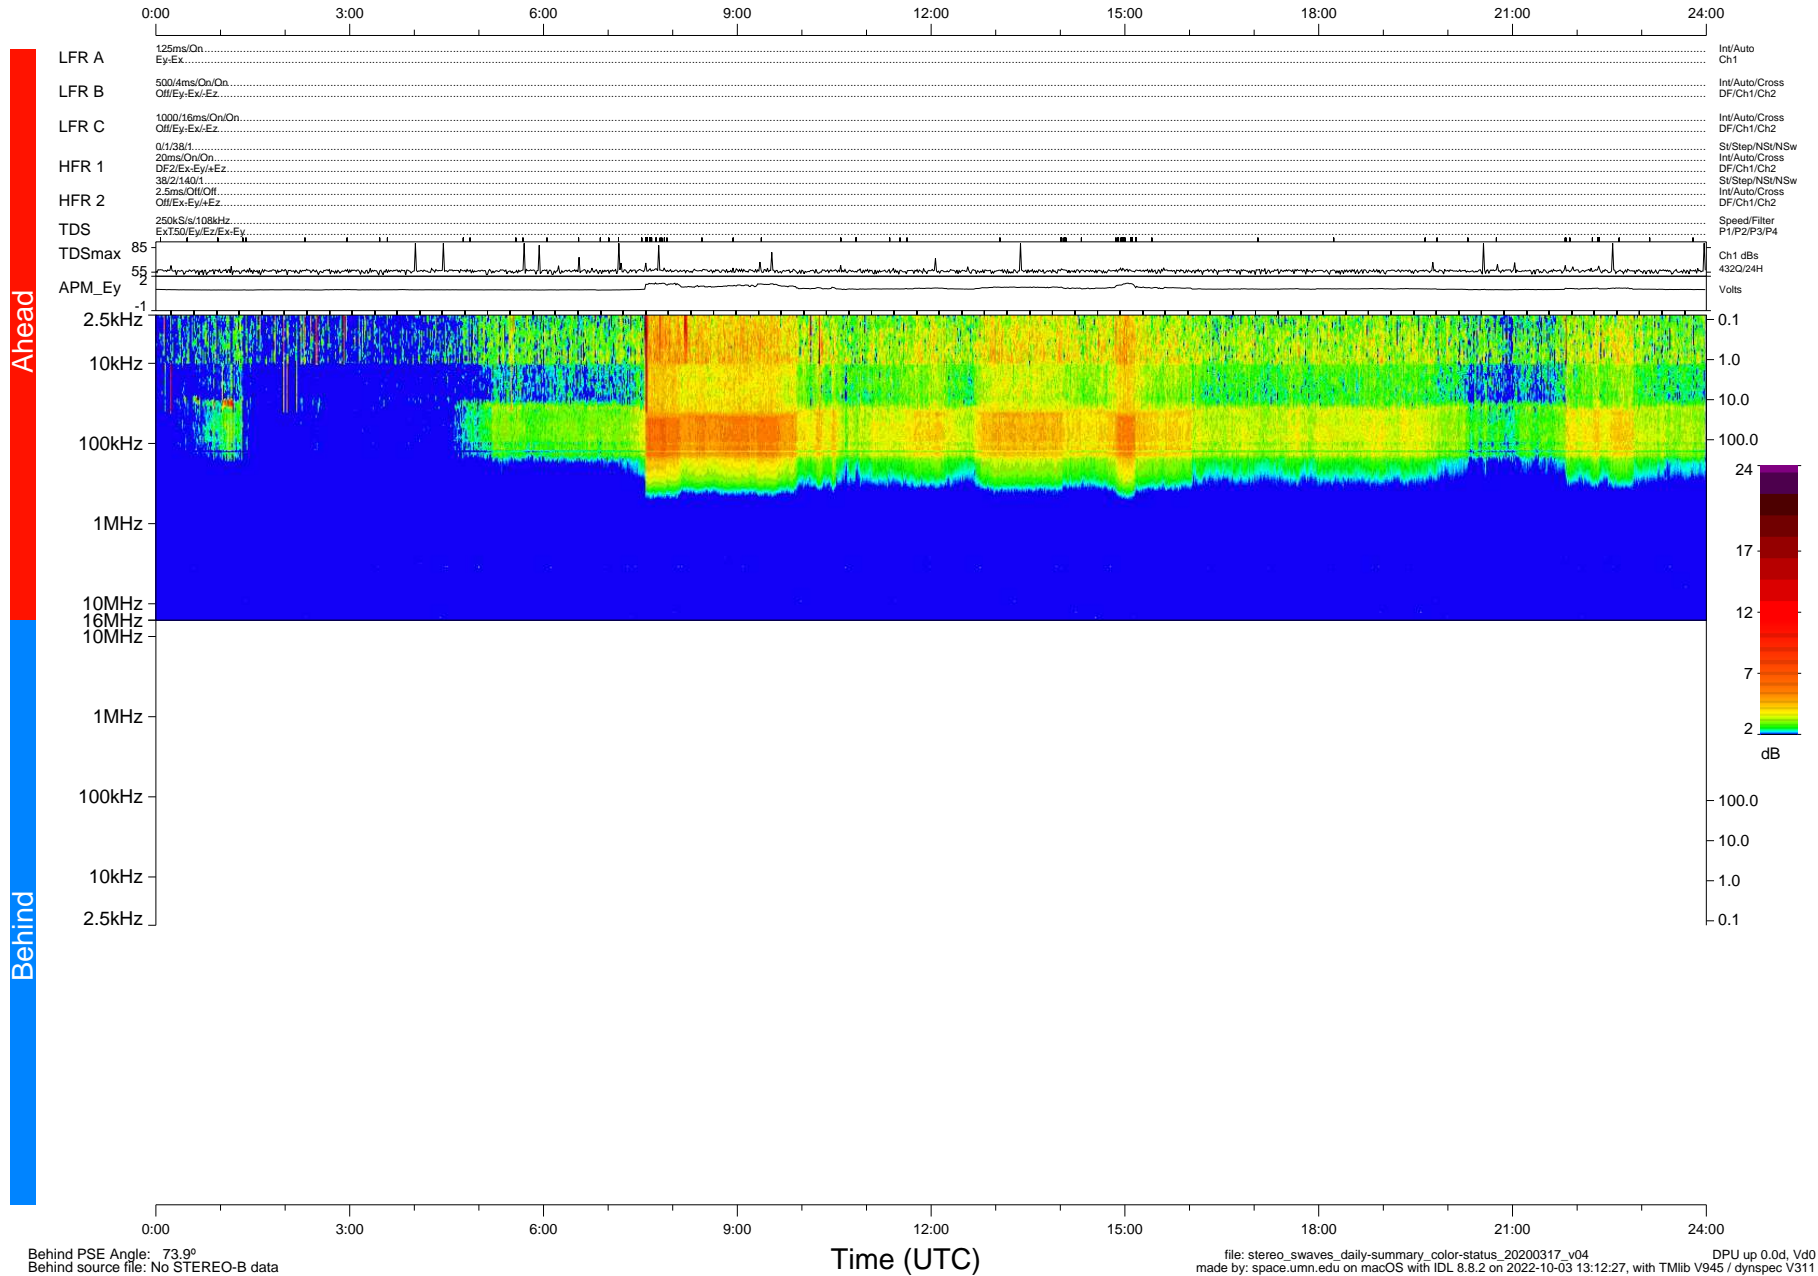

STEREO/WAVES Daily Summary - 17-Mar-2020 (DOY 077)

Ahead source file: swaves_ahead_2020_077_1_05.fin (Recovery: 100.0% HK, 118% Pkts)
 Ahead PSE Angle: -76.5°

DPU up 1714.9d, V412d32

Behind PSE Angle: 73.9°
 Behind source file: No STEREO-B data

Time (UTC)

file: stereo_swaves_daily-summary_color-status_20200317_v04 DPU up 0.0d, Vd0
 made by: space.umn.edu on macOS with IDL 8.8.2 on 2022-10-03 13:12:27, with Tlib V945 / dynspec V311