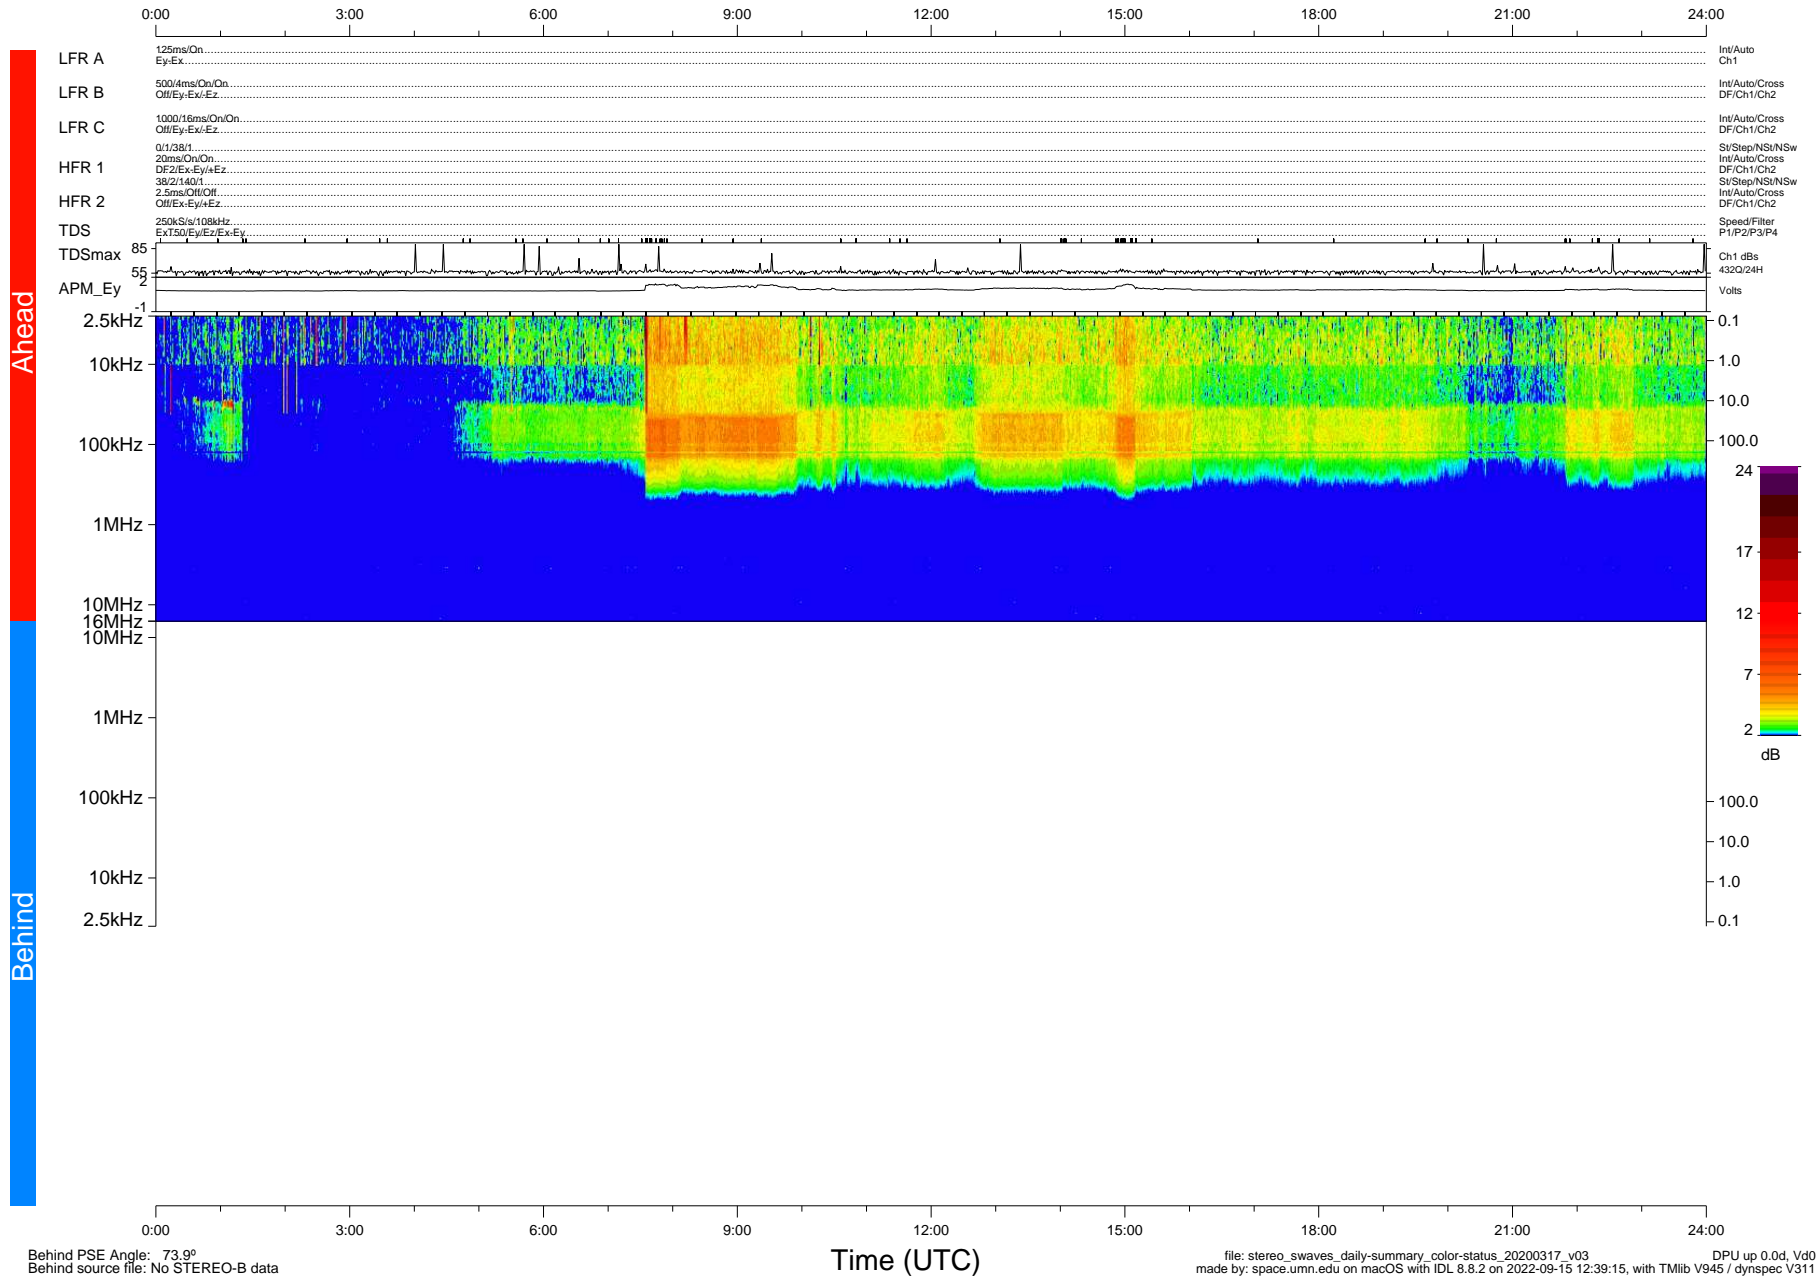

STEREO/WAVES Daily Summary - 17-Mar-2020 (DOY 077)

Ahead source file: swaves_ahead_2020_077_1_05.fin (Recovery: 100.0% HK, 118% Pkts)
 Ahead PSE Angle: -76.5°

DPU up 1714.9d, V412d32

Behind PSE Angle: 73.9°
 Behind source file: No STEREO-B data

Time (UTC)

file: stereo_swaves_daily-summary_color-status_20200317_v03 DPU up 0.0d, Vd0
 made by: space.umn.edu on macOS with IDL 8.8.2 on 2022-09-15 12:39:15, with Tlib V945 / dynspec V311