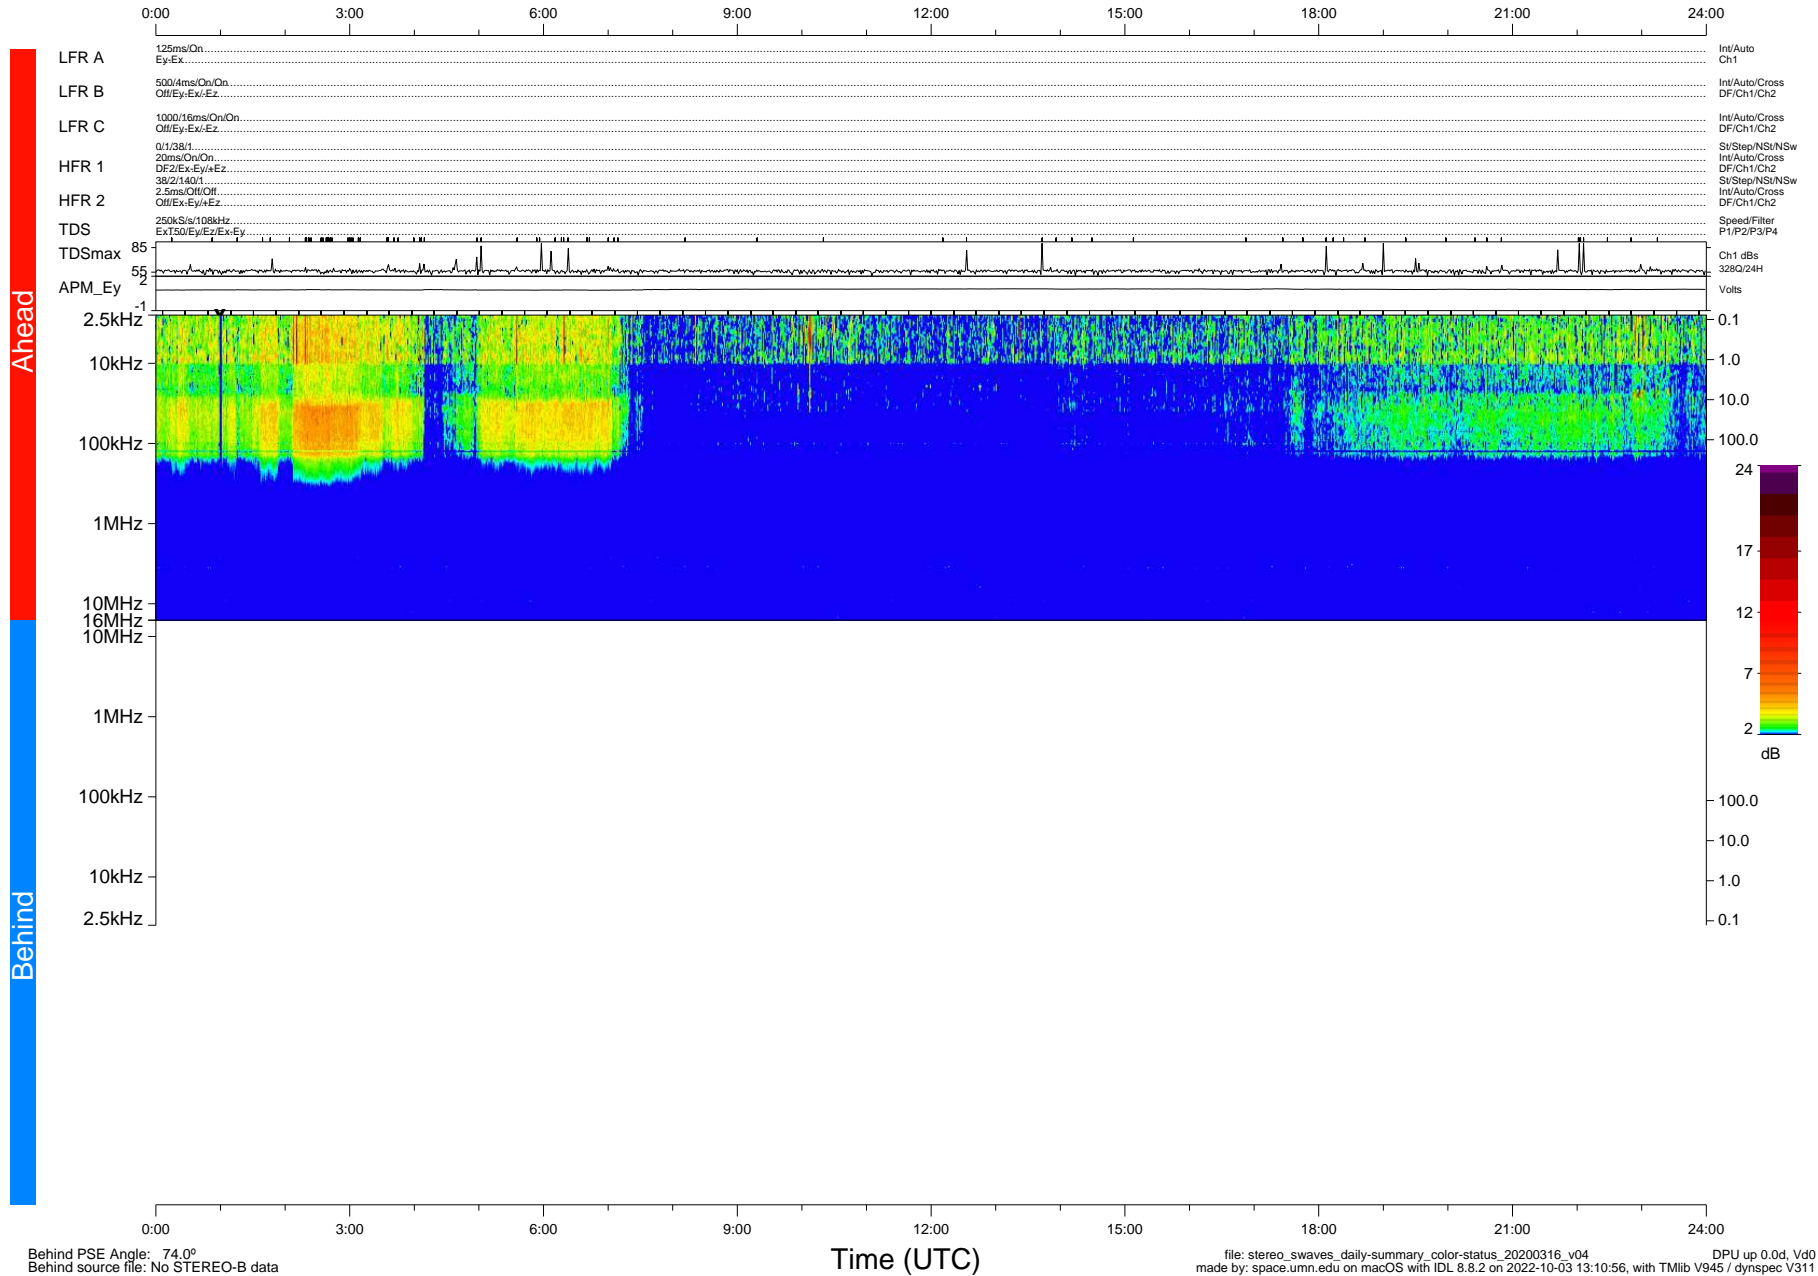

STEREO/WAVES Daily Summary - 16-Mar-2020 (DOY 076)

Ahead source file: swaves_ahead_2020_076_1_05.fin (Recovery: 100.0% HK, 103% Pkts)
 Ahead PSE Angle: -76.5°

DPU up 1713.9d, V412d32

Behind PSE Angle: 74.0°
 Behind source file: No STEREO-B data

file: stereo_swaves_daily-summary_color-status_20200316_v04
 made by: space.umn.edu on macOS with IDL 8.8.2 on 2022-10-03 13:10:56, with Tlib V945 / dynspec V311
 DPU up 0.0d, Vd0