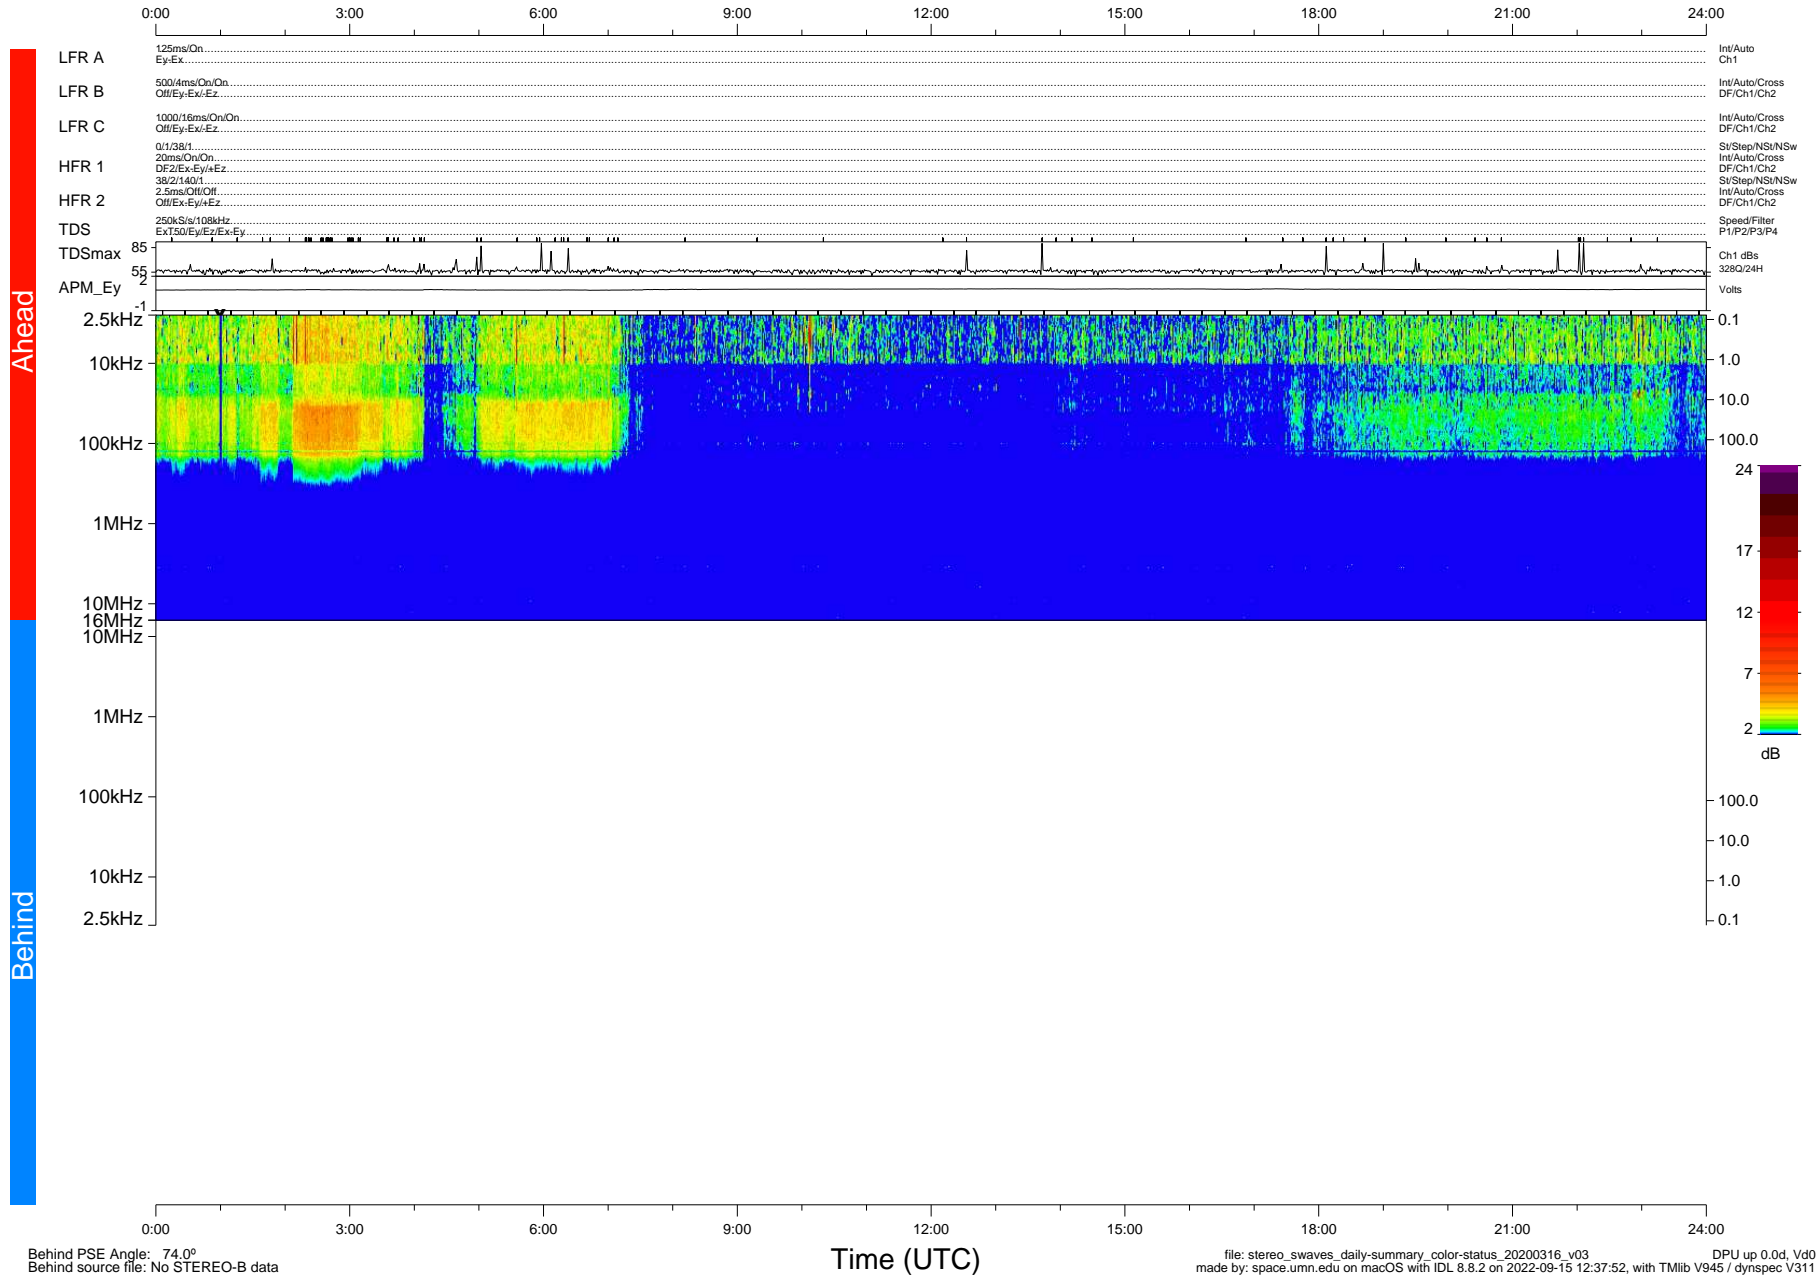

# STEREO/WAVES Daily Summary - 16-Mar-2020 (DOY 076)

Ahead source file: swaves\_ahead\_2020\_076\_1\_05.fin (Recovery: 100.0% HK, 103% Pkts)  
 Ahead PSE Angle: -76.5°

DPU up 1713.9d, V412d32

Behind PSE Angle: 74.0°  
 Behind source file: No STEREO-B data

file: stereo\_swaves\_daily-summary\_color-status\_20200316\_v03 DPU up 0.0d, Vd0  
 made by: space.umn.edu on macOS with IDL 8.8.2 on 2022-09-15 12:37:52, with Tlib V945 / dynspec V311