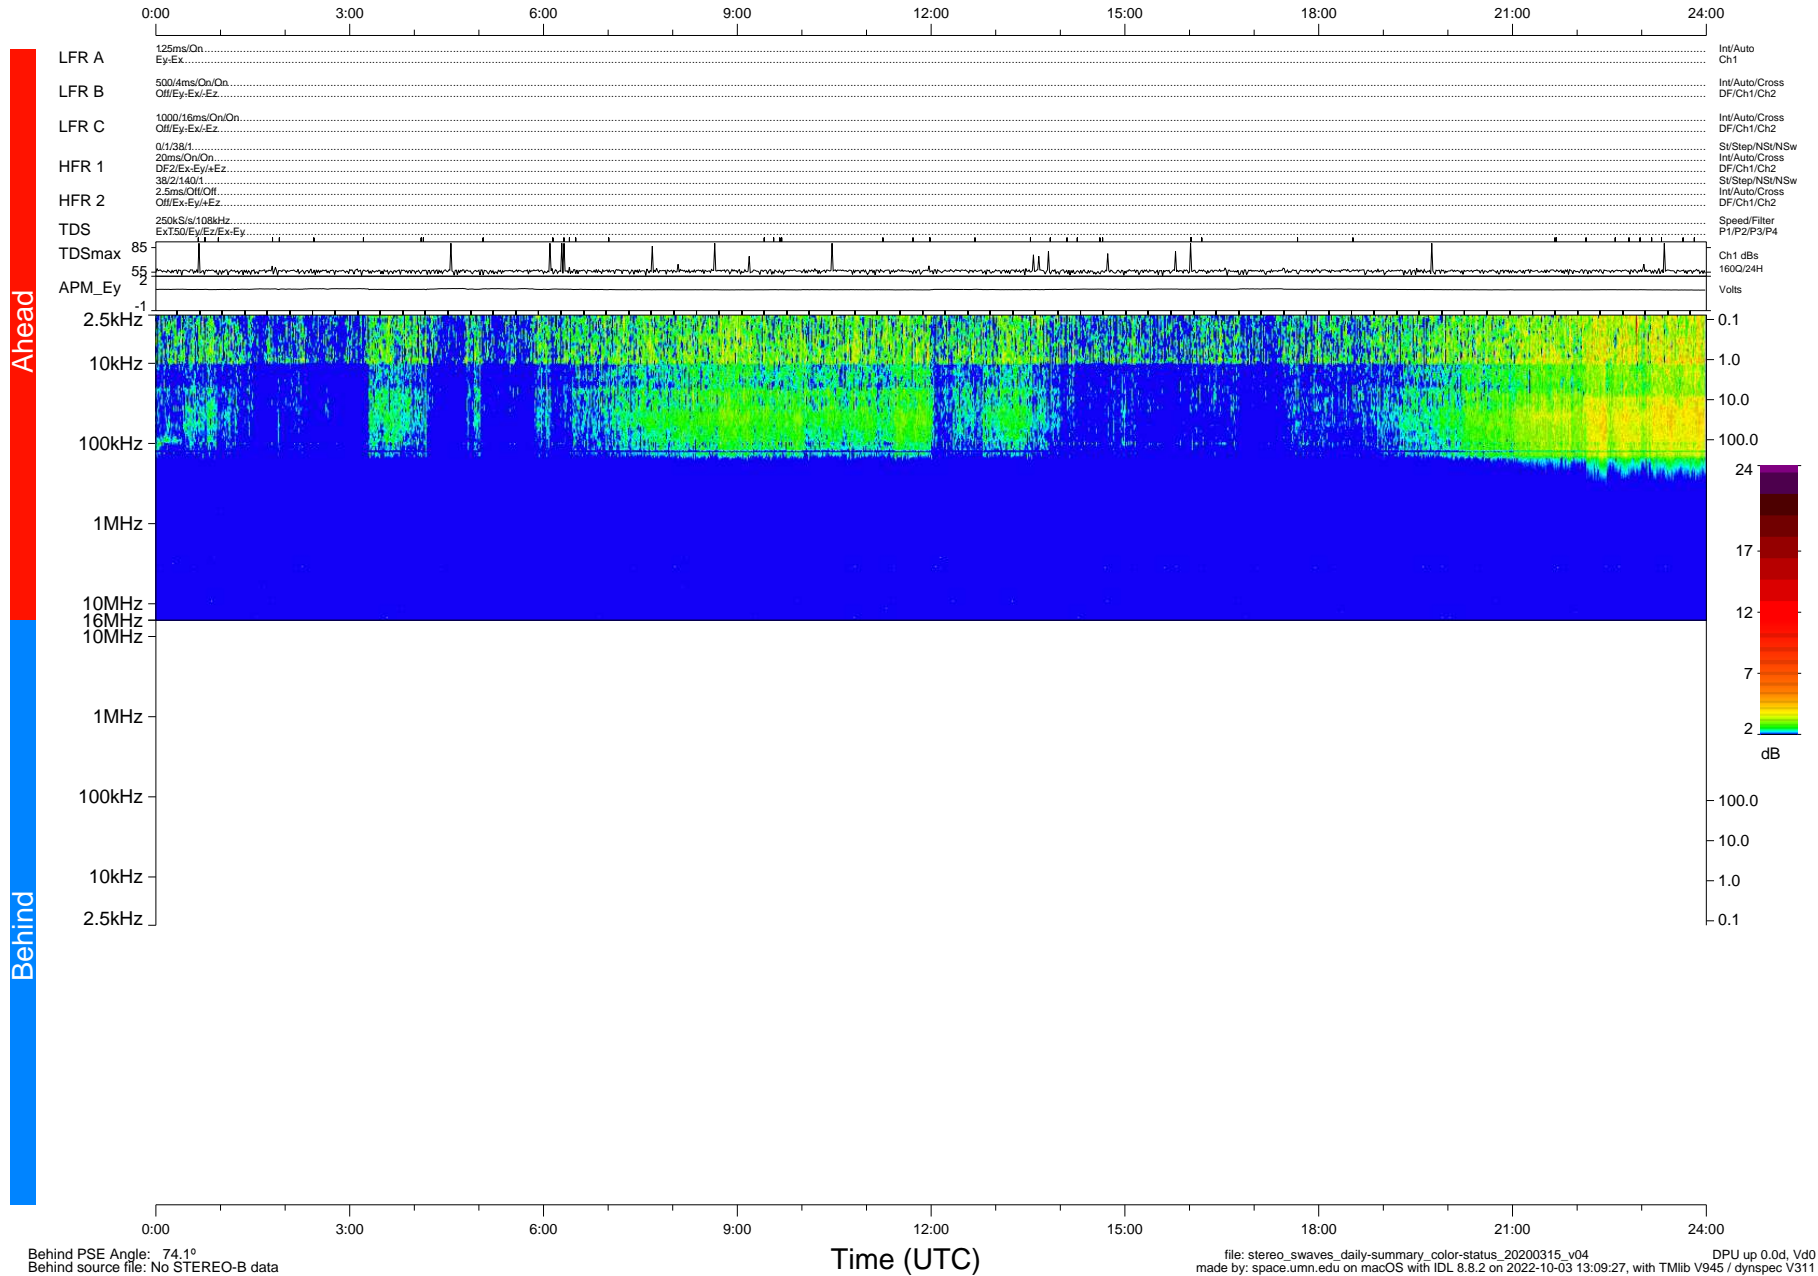

STEREO/WAVES Daily Summary - 15-Mar-2020 (DOY 075)

Ahead source file: swaves_ahead_2020_075_1_05.fin (Recovery: 100.0% HK, 78% Pkts)
 Ahead PSE Angle: -76.5°

DPU up 1712.9d, V412d32

Behind PSE Angle: 74.1°
 Behind source file: No STEREO-B data

file: stereo_swaves_daily-summary_color-status_20200315_v04
 made by: space.umn.edu on macOS with IDL 8.8.2 on 2022-10-03 13:09:27, with Tlib V945 / dynspec V311
 DPU up 0.0d, Vd0