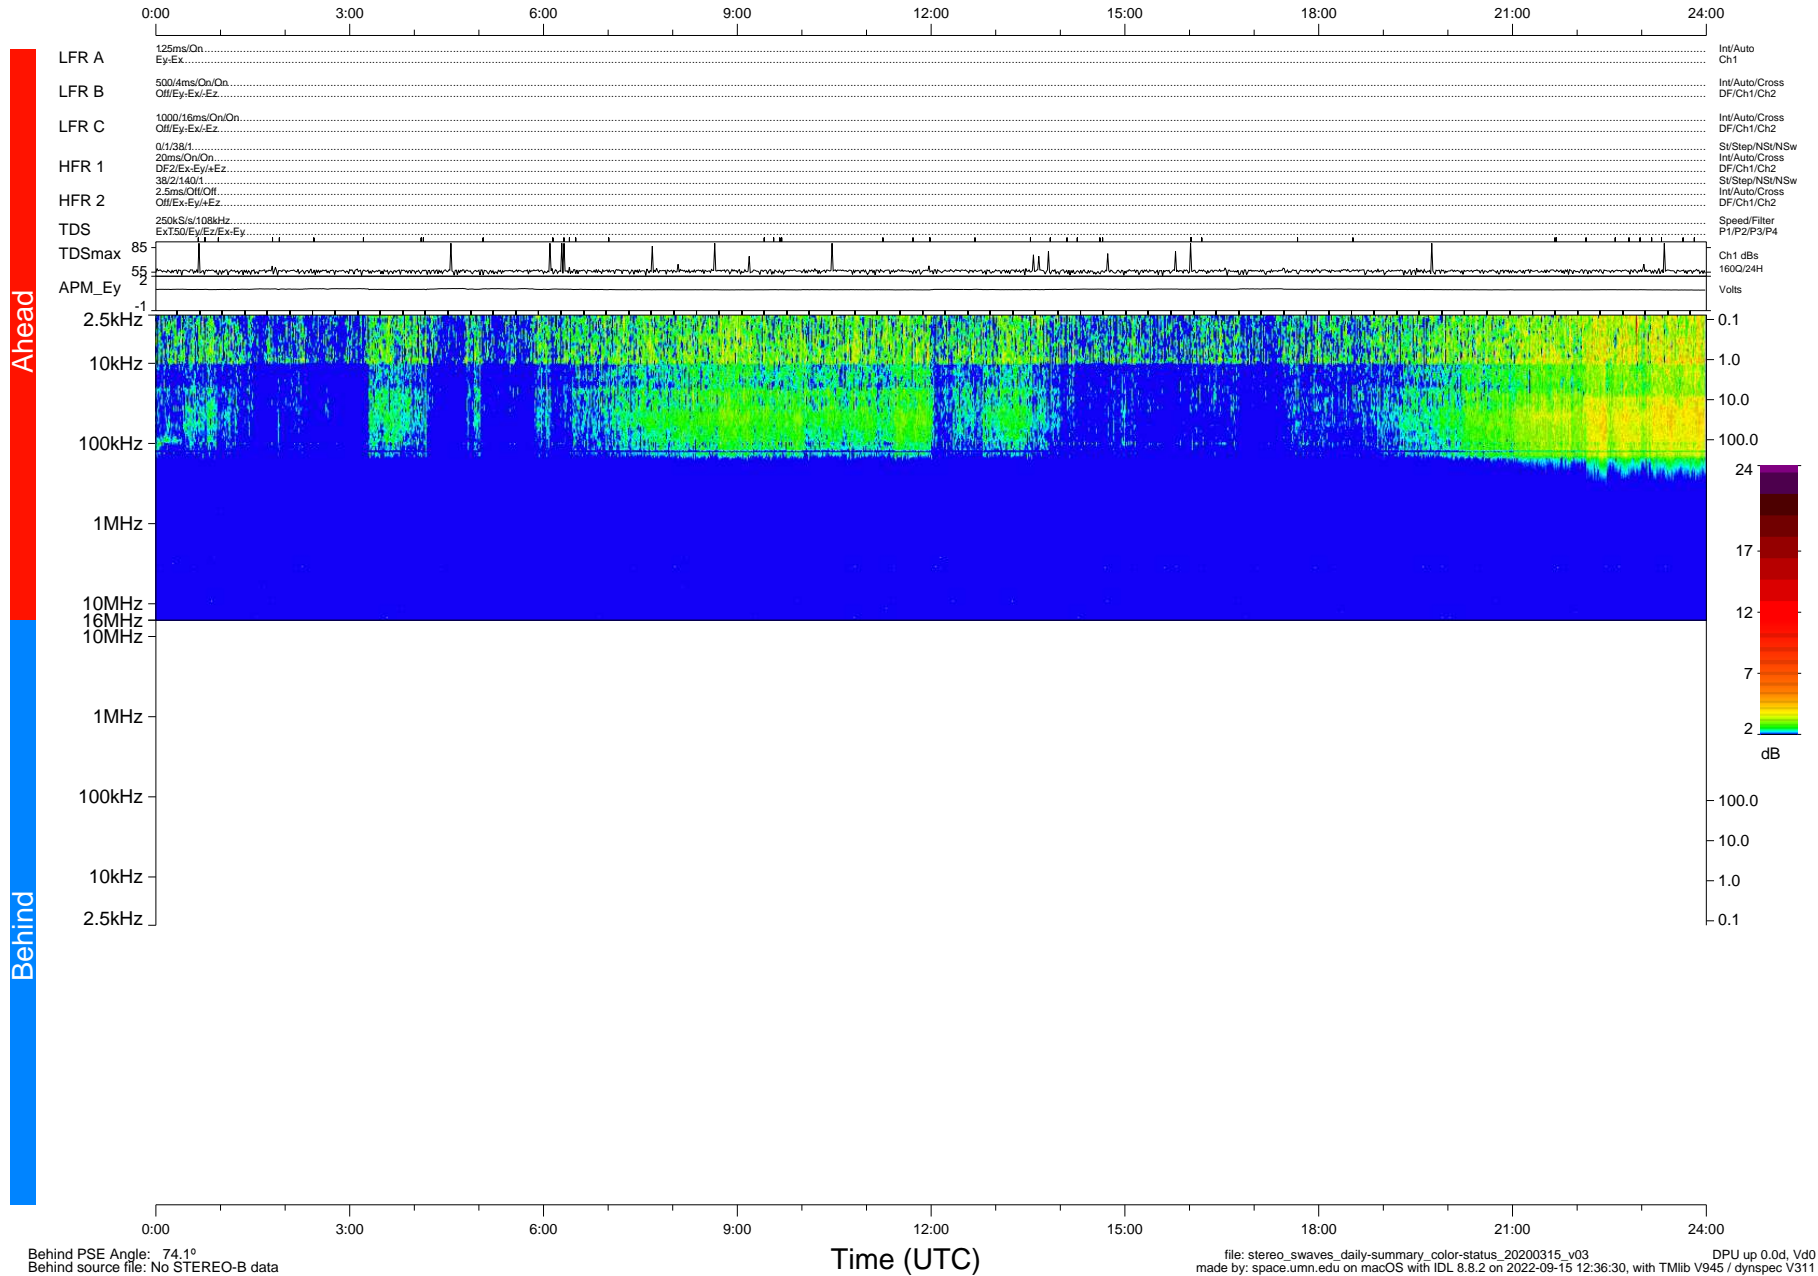

STEREO/WAVES Daily Summary - 15-Mar-2020 (DOY 075)

Ahead source file: swaves_ahead_2020_075_1_05.fin (Recovery: 100.0% HK, 78% Pkts)
Ahead PSE Angle: -76.5°

DPU up 1712.9d, V412d32

Behind PSE Angle: 74.1°
Behind source file: No STEREO-B data