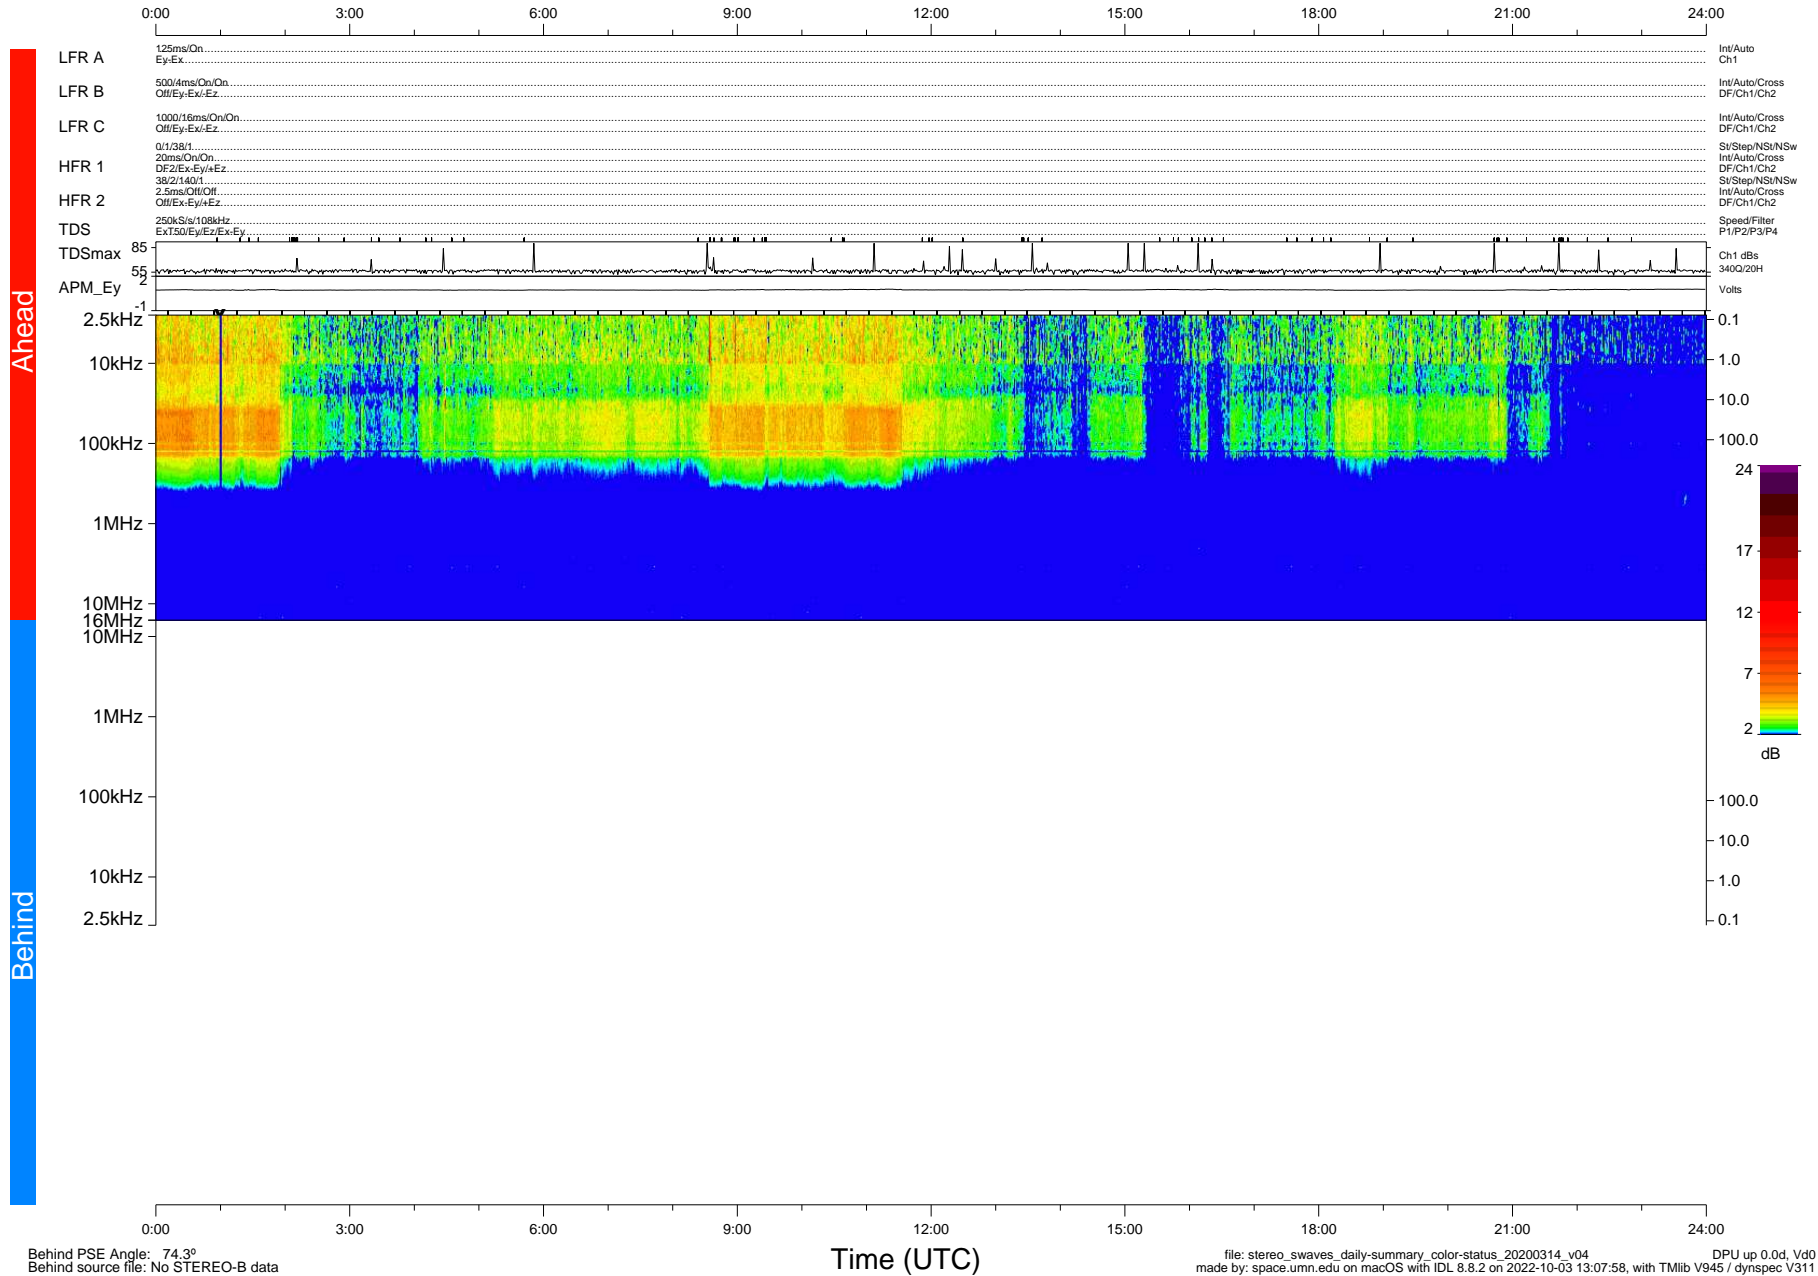

STEREO/WAVES Daily Summary - 14-Mar-2020 (DOY 074)

Ahead source file: swaves_ahead_2020_074_1_05.fin (Recovery: 100.0% HK, 104% Pkts)
 Ahead PSE Angle: -76.6°

DPU up 1711.9d, V412d32

Behind PSE Angle: 74.3°
 Behind source file: No STEREO-B data

file: stereo_swaves_daily-summary_color-status_20200314_v04
 made by: space.umn.edu on macOS with IDL 8.8.2 on 2022-10-03 13:07:58, with TLib V945 / dynspec V311
 DPU up 0.0d, Vd0