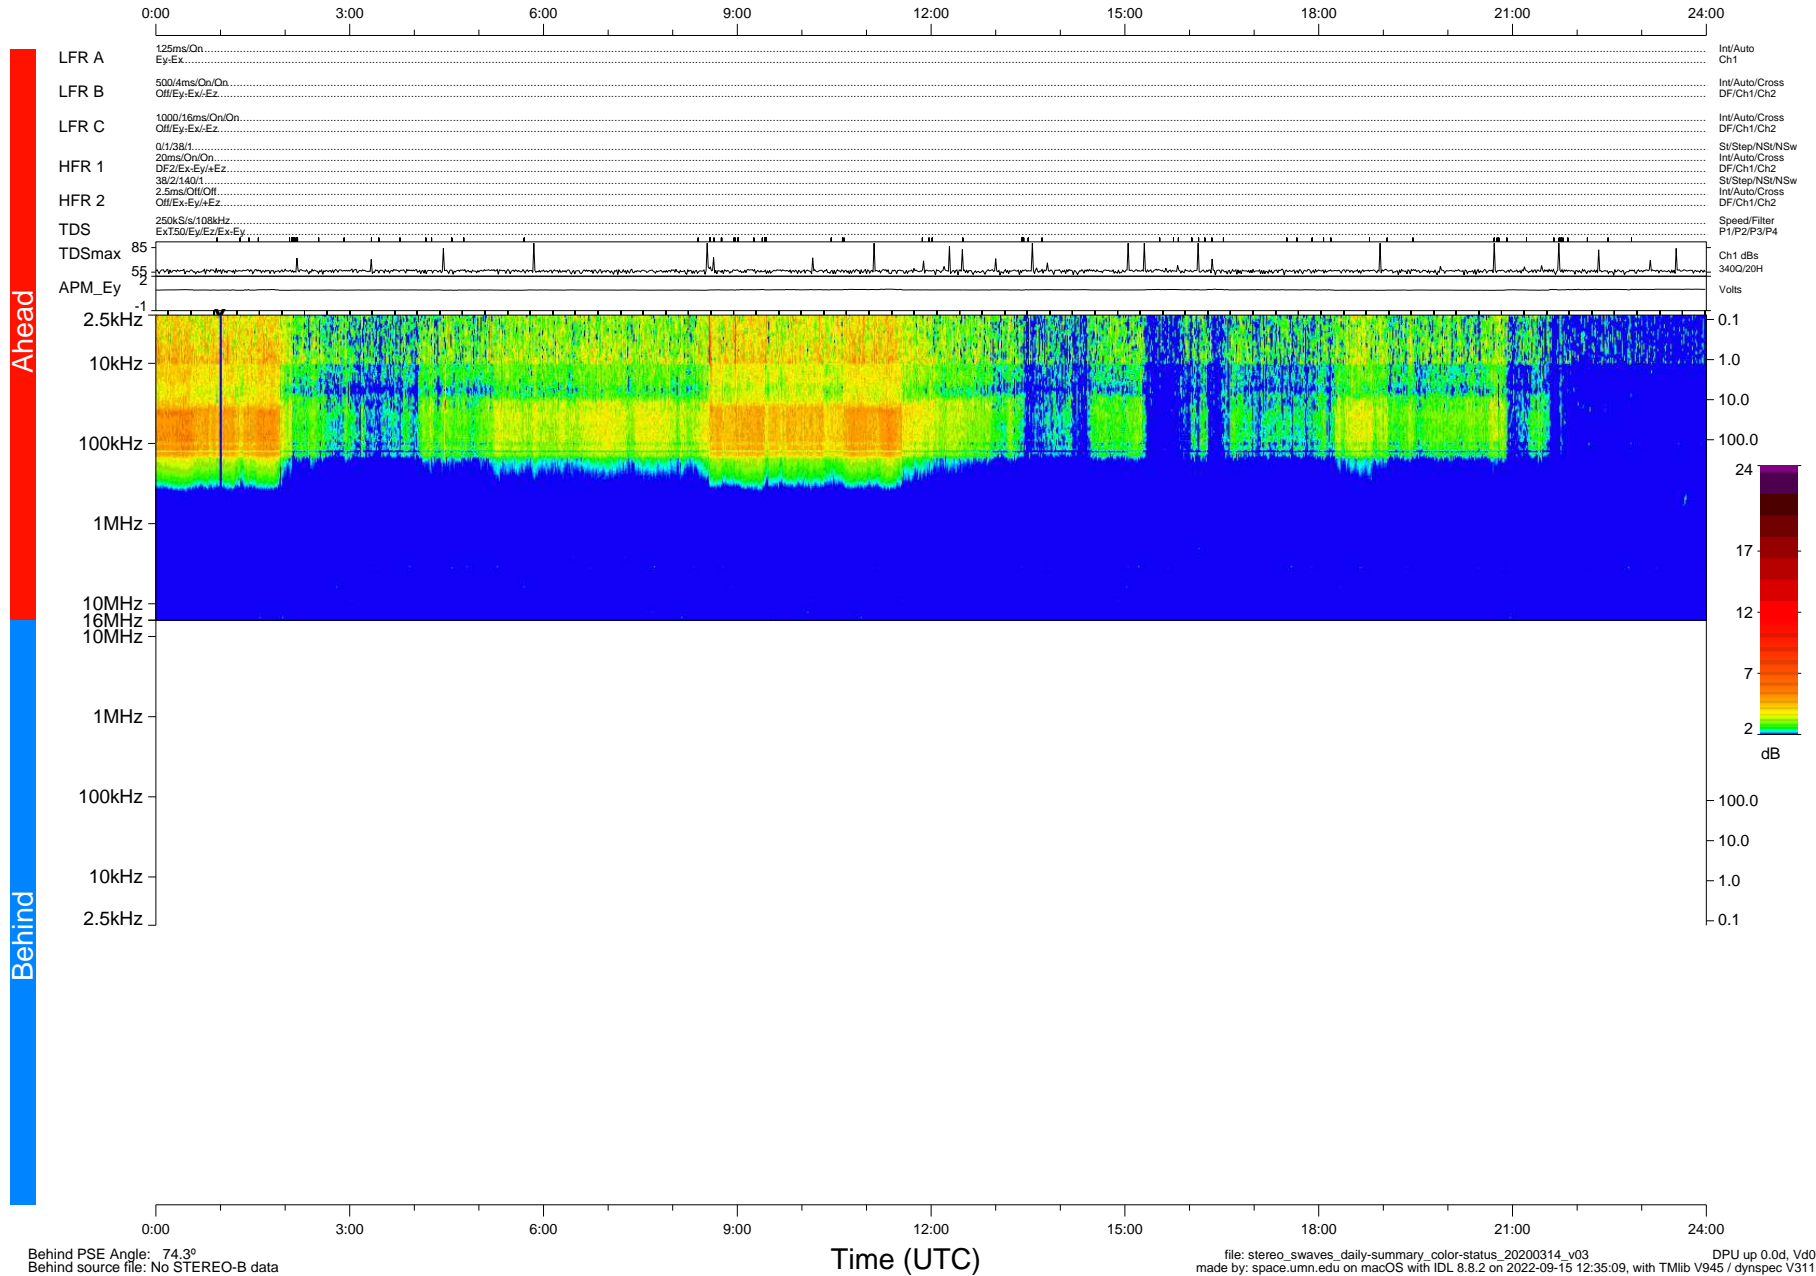

# STEREO/WAVES Daily Summary - 14-Mar-2020 (DOY 074)

Ahead source file: swaves\_ahead\_2020\_074\_1\_05.fin (Recovery: 100.0% HK, 104% Pkts)  
 Ahead PSE Angle: -76.6°

DPU up 1711.9d, V412d32

Behind PSE Angle: 74.3°  
 Behind source file: No STEREO-B data

file: stereo\_swaves\_daily-summary\_color-status\_20200314\_v03  
 made by: space.umn.edu on macOS with IDL 8.8.2 on 2022-09-15 12:35:09, with TLib V945 / dynspec V311  
 DPU up 0.0d, Vd0