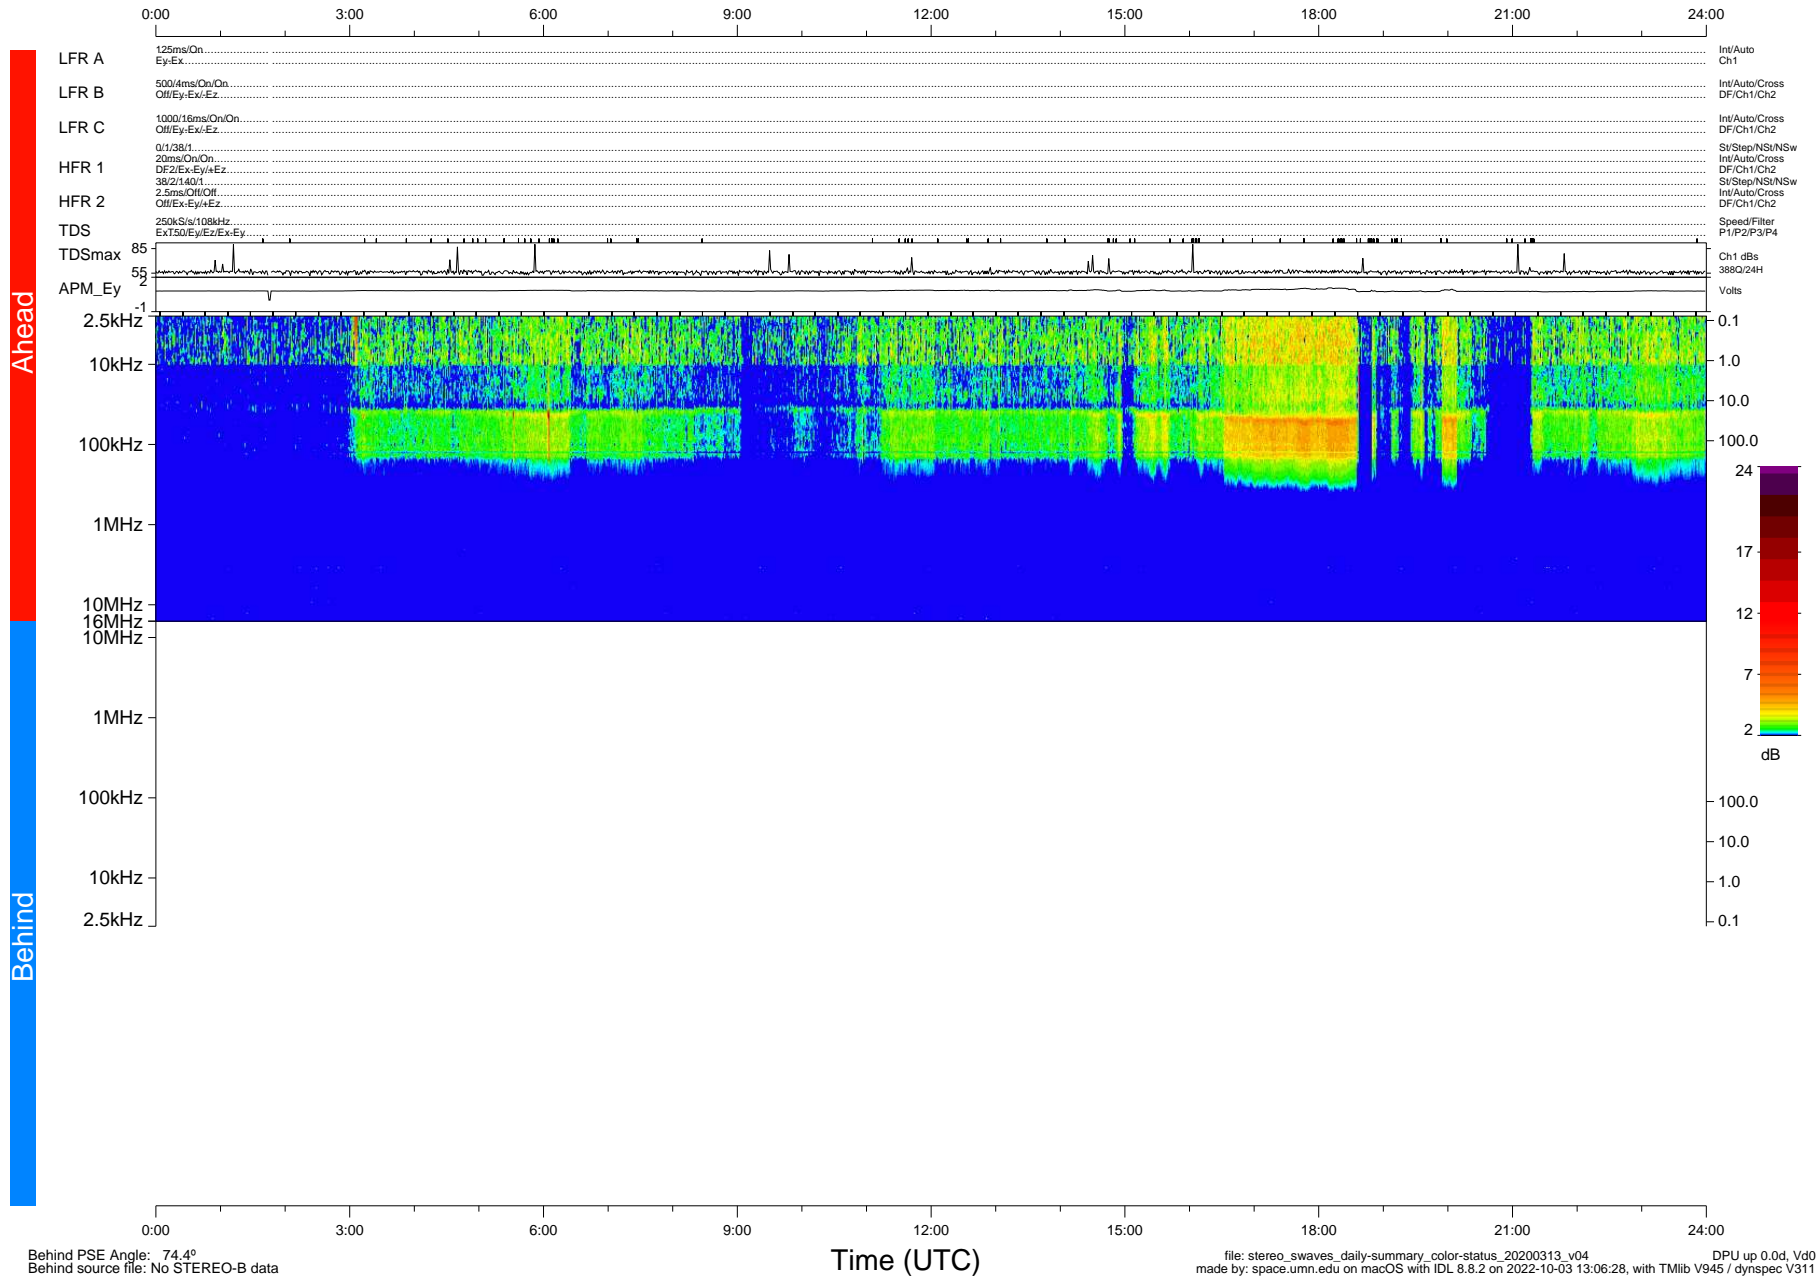

STEREO/WAVES Daily Summary - 13-Mar-2020 (DOY 073)

Ahead source file: swaves_ahead_2020_073_1_05.fin (Recovery: 99.9% HK, 112% Pkts)
 Ahead PSE Angle: -76.6°

DPU up 1710.9d, V412d32

Behind PSE Angle: 74.4°
 Behind source file: No STEREO-B data

file: stereo_swaves_daily-summary_color-status_20200313_v04
 made by: space.umn.edu on macOS with IDL 8.8.2 on 2022-10-03 13:06:28, with Tlib V945 / dynspec V311
 DPU up 0.0d, Vd0