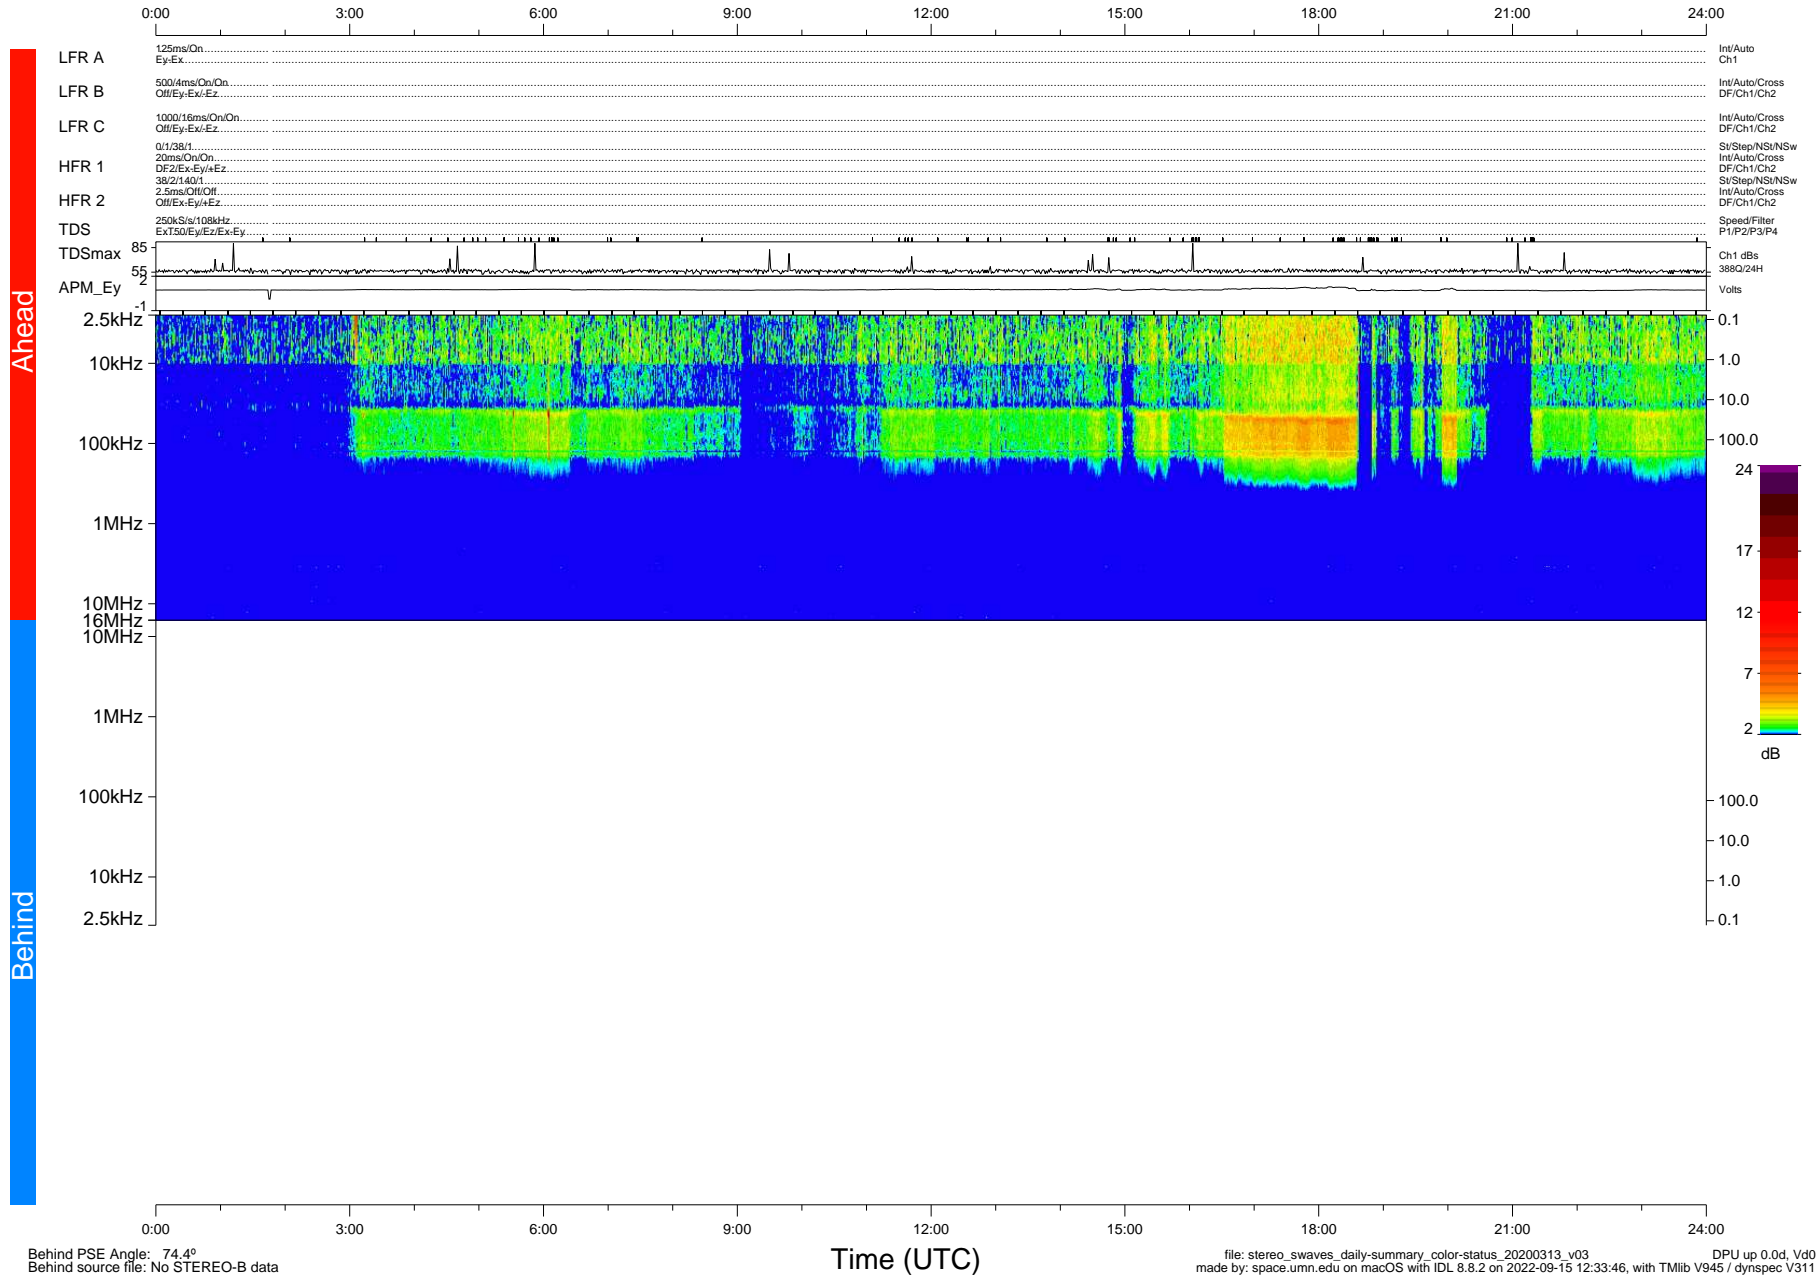

STEREO/WAVES Daily Summary - 13-Mar-2020 (DOY 073)

Ahead source file: swaves_ahead_2020_073_1_05.fin (Recovery: 99.9% HK, 112% Pkts)
 Ahead PSE Angle: -76.6°

DPU up 1710.9d, V412d32

Behind PSE Angle: 74.4°
 Behind source file: No STEREO-B data

file: stereo_swaves_daily-summary_color-status_20200313_v03
 made by: space.umn.edu on macOS with IDL 8.8.2 on 2022-09-15 12:33:46, with Tlib V945 / dynspec V311
 DPU up 0.0d, Vd0