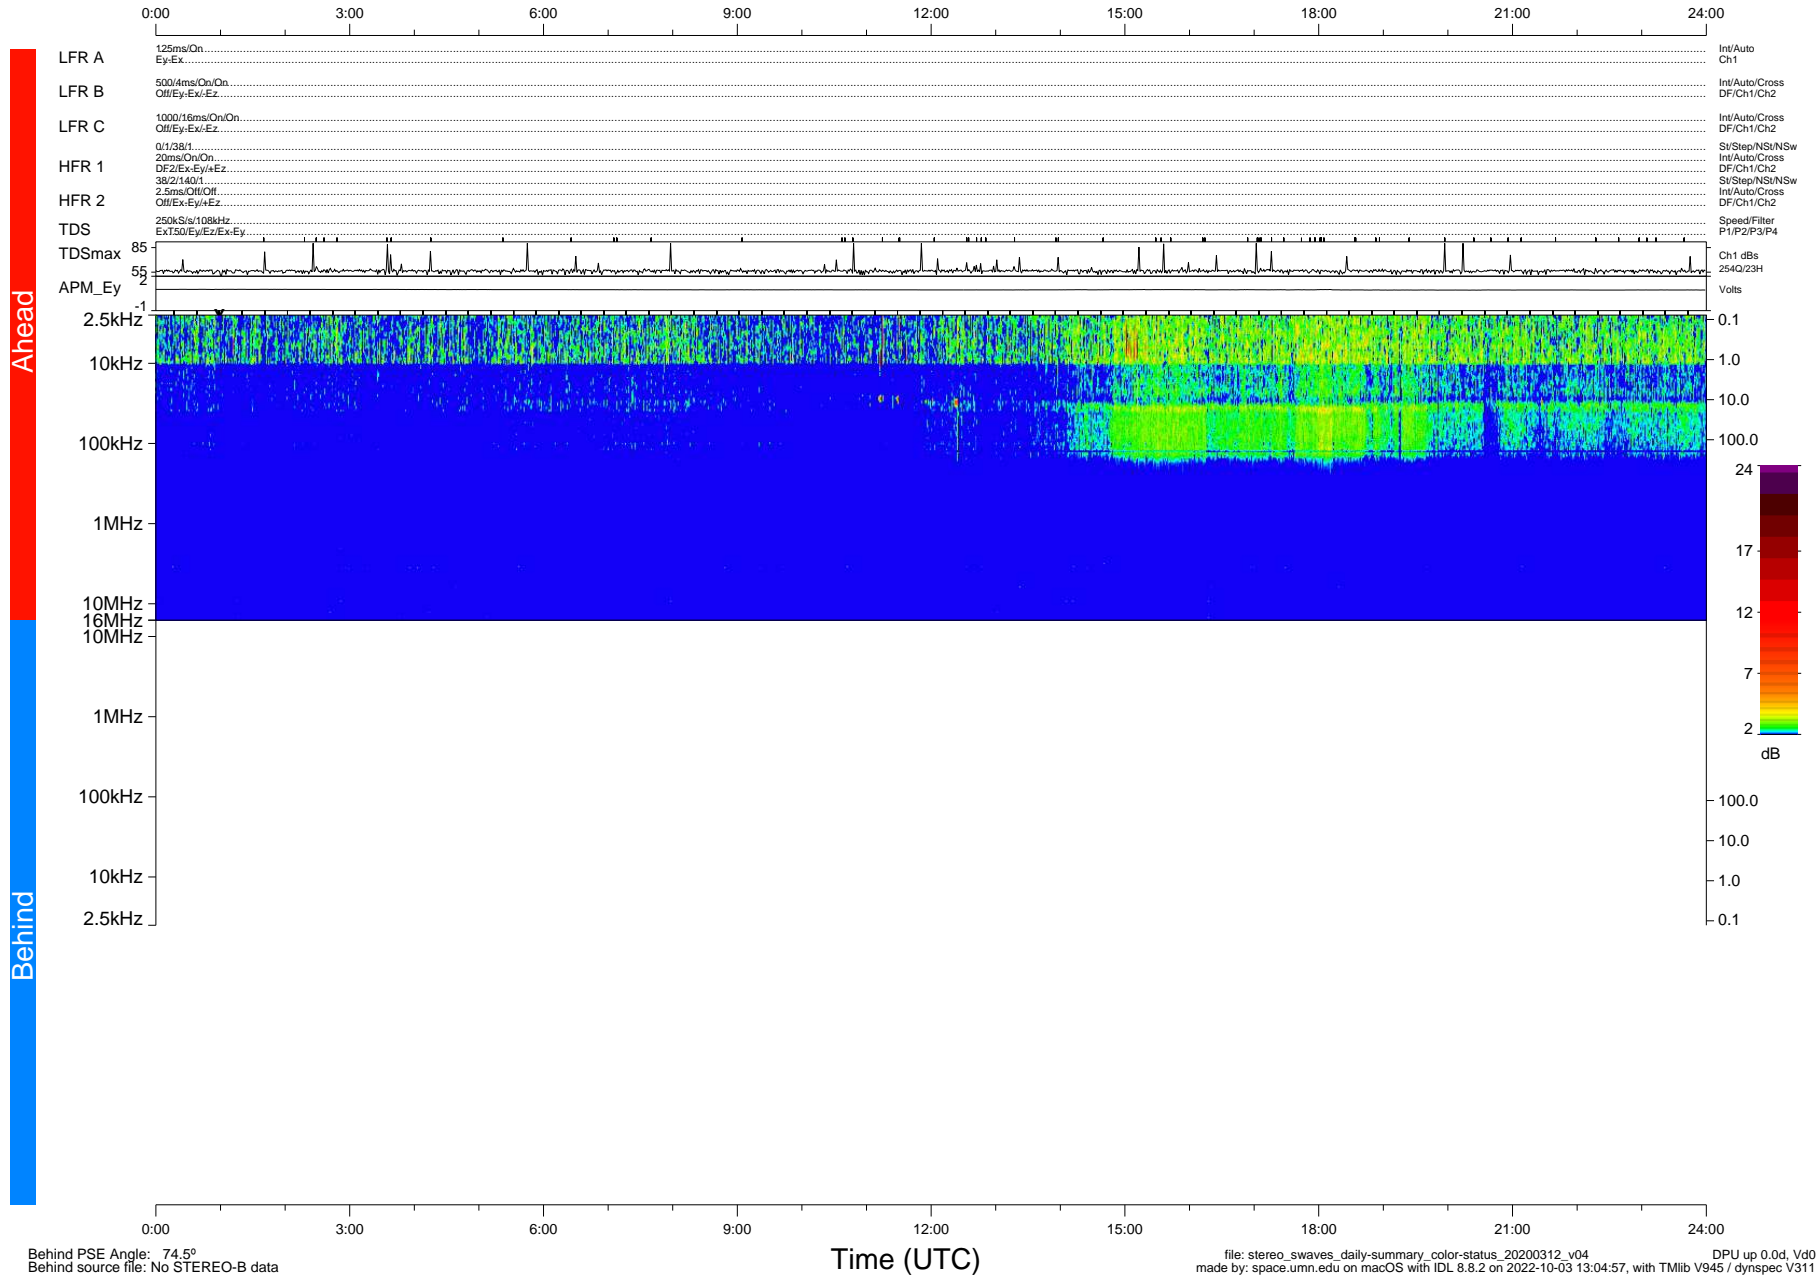

STEREO/WAVES Daily Summary - 12-Mar-2020 (DOY 072)

Ahead source file: swaves_ahead_2020_072_1_05.fin (Recovery: 100.0% HK, 92% Pkts)
 Ahead PSE Angle: -76.6°

DPU up 1709.9d, V412d32

Behind PSE Angle: 74.5°
 Behind source file: No STEREO-B data

file: stereo_swaves_daily-summary_color-status_20200312_v04
 made by: space.umn.edu on macOS with IDL 8.8.2 on 2022-10-03 13:04:57, with Tlib V945 / dynspec V311
 DPU up 0.0d, Vd0