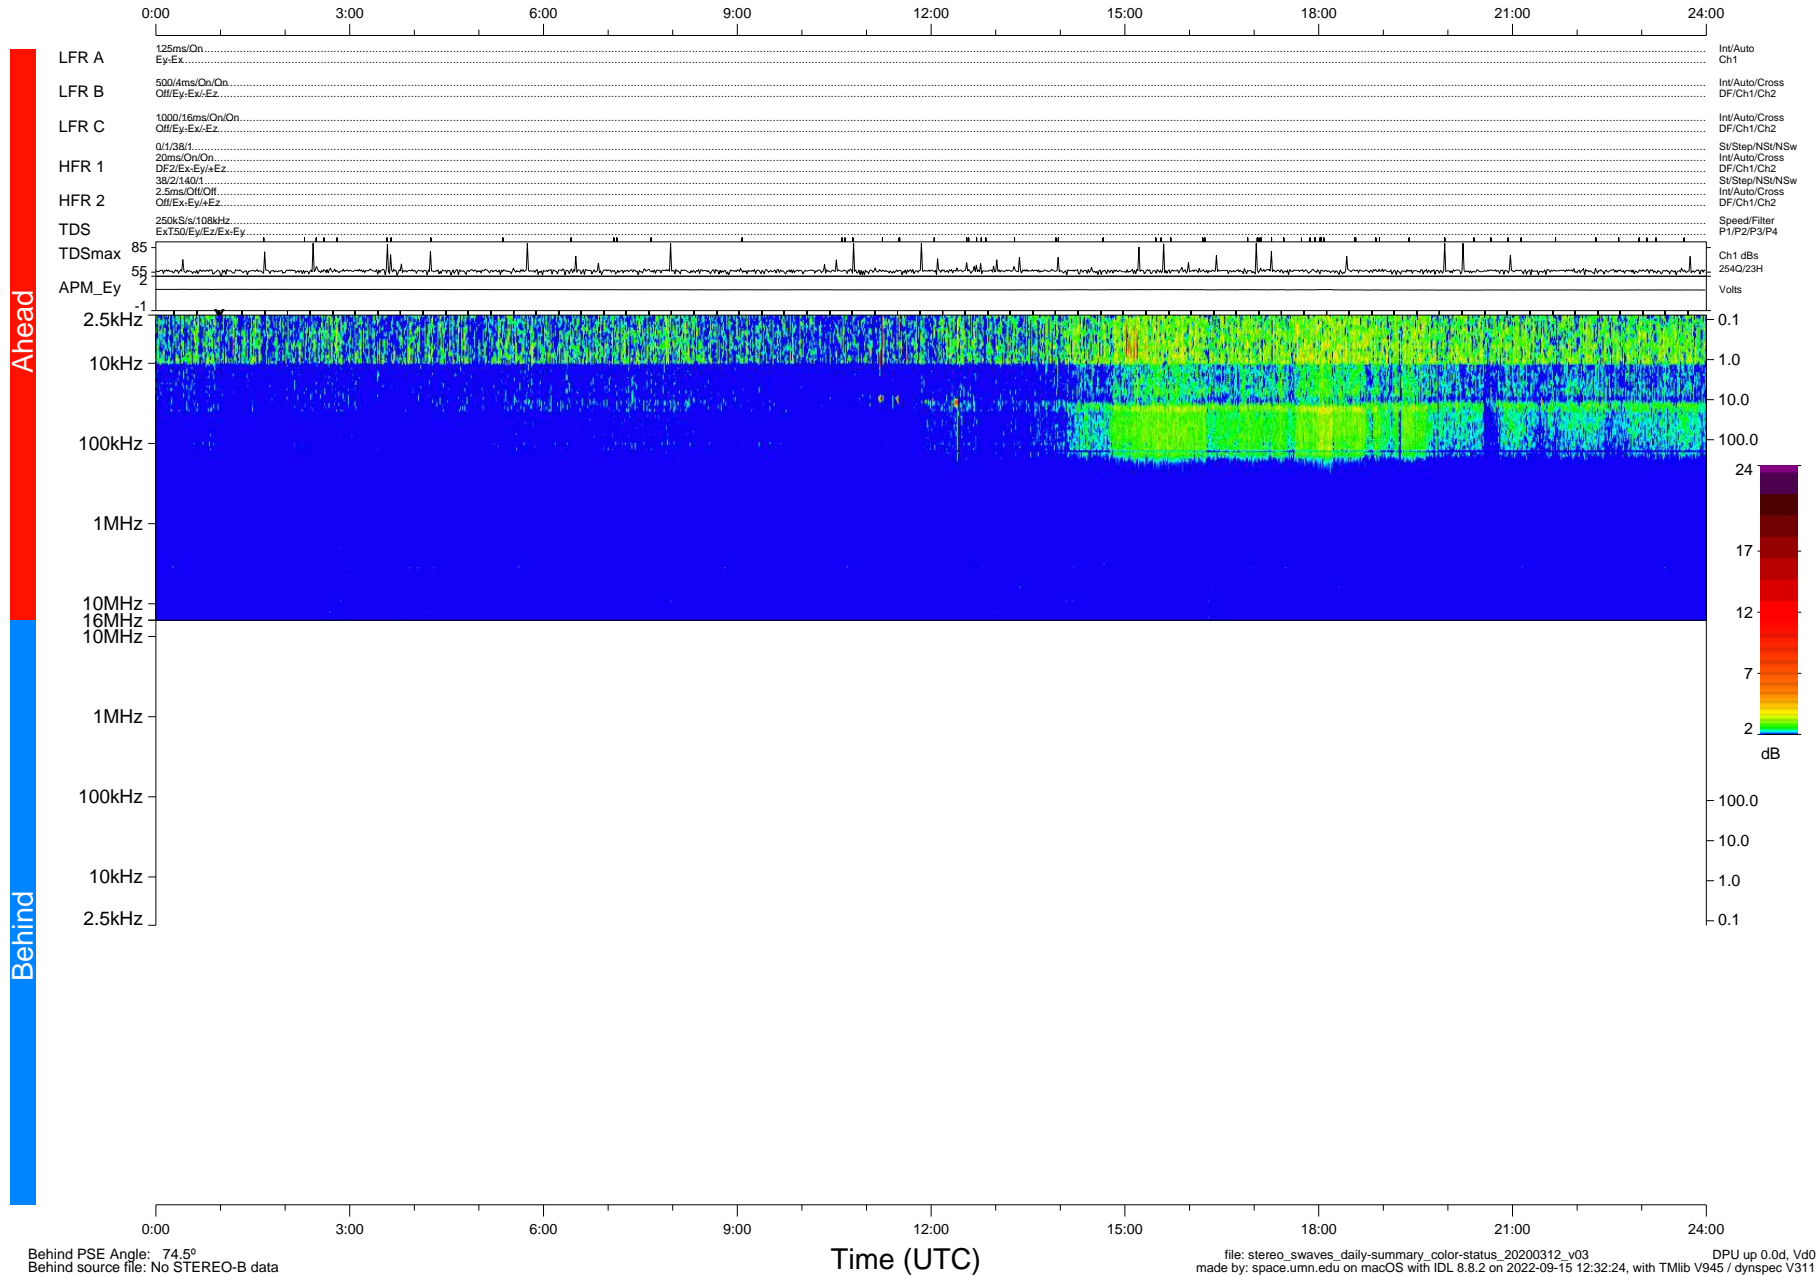

STEREO/WAVES Daily Summary - 12-Mar-2020 (DOY 072)

Ahead source file: swaves_ahead_2020_072_1_05.fin (Recovery: 100.0% HK, 92% Pkts)
Ahead PSE Angle: -76.6°

DPU up 1709.9d, V412d32

Behind PSE Angle: 74.5°
Behind source file: No STEREO-B data