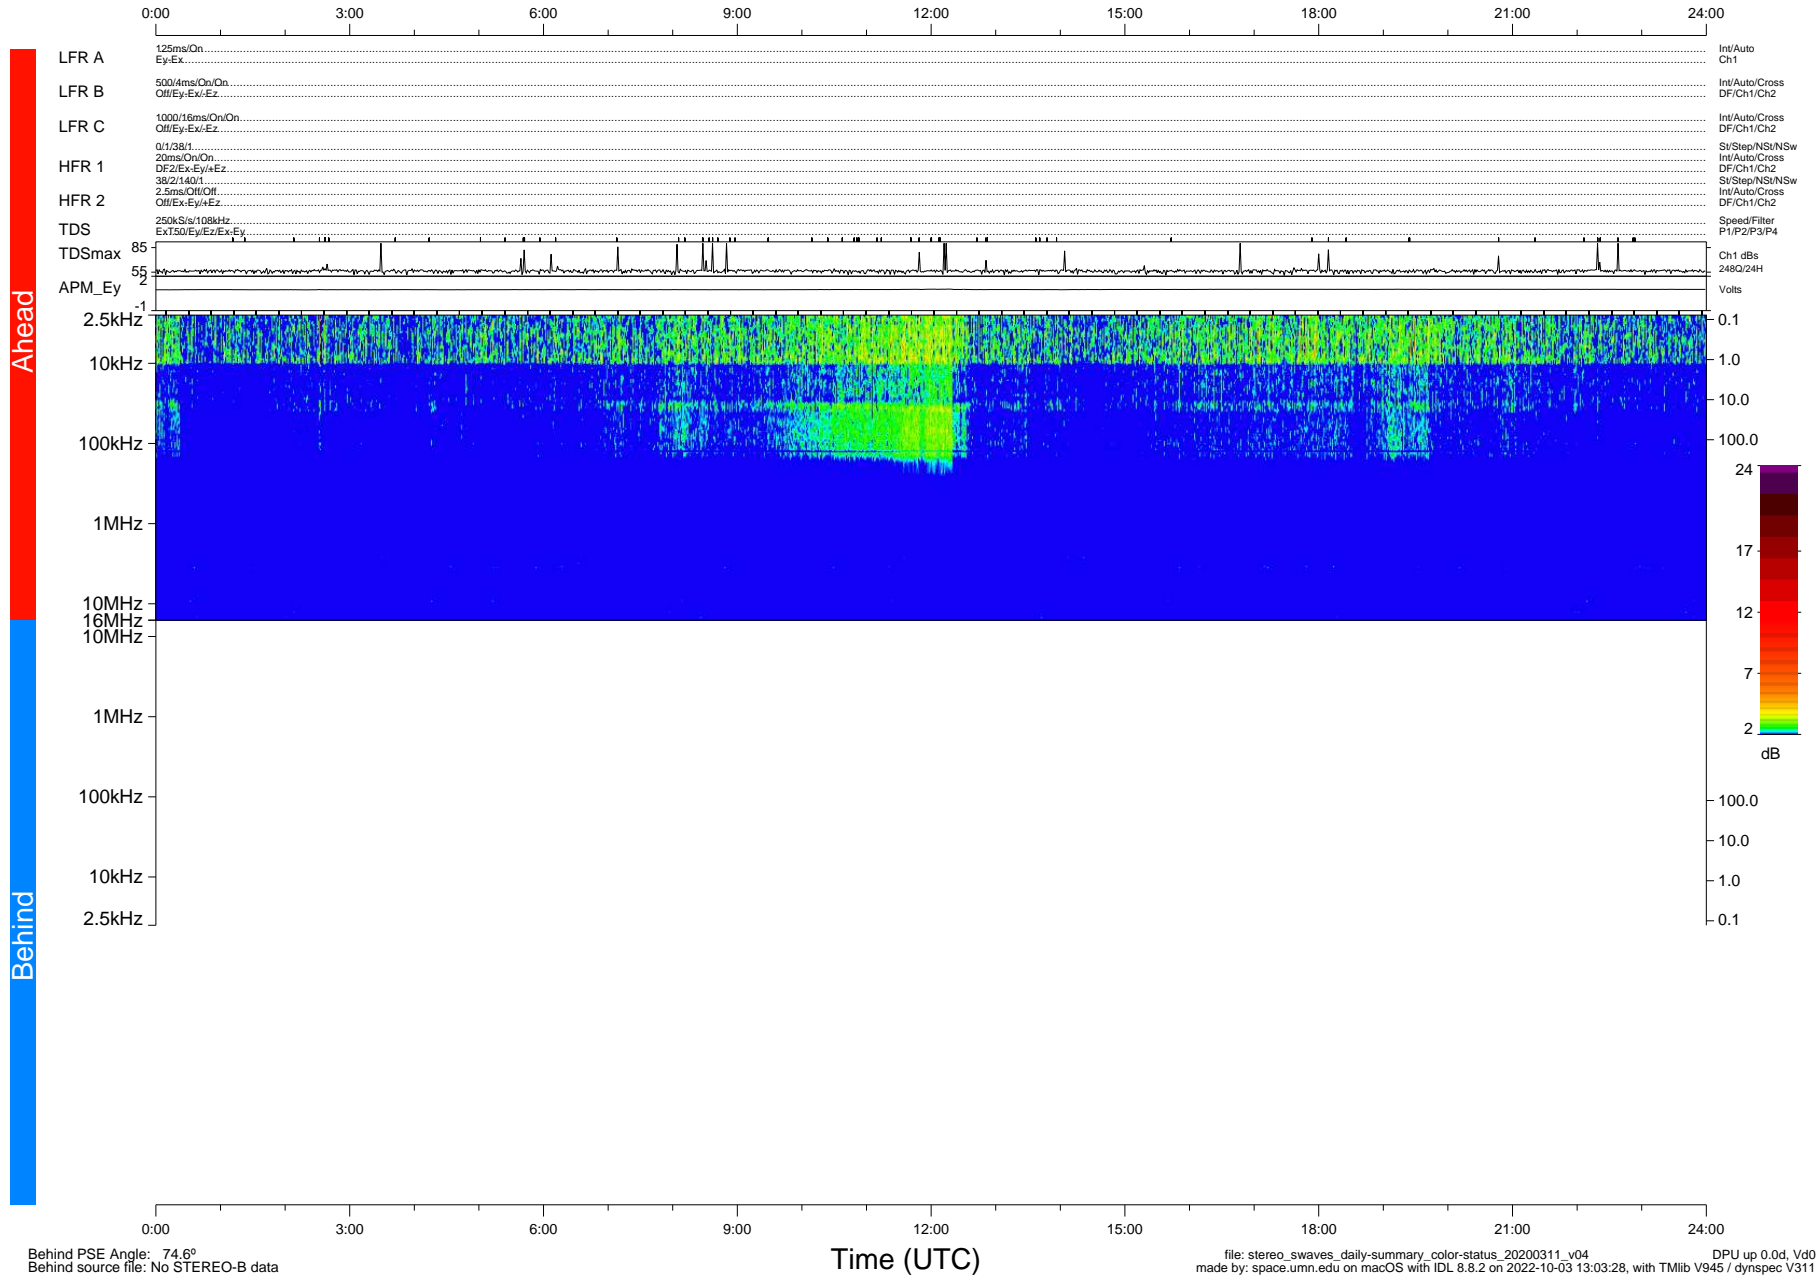

STEREO/WAVES Daily Summary - 11-Mar-2020 (DOY 071)

Ahead source file: swaves_ahead_2020_071_1_05.fin (Recovery: 100.0% HK, 91% Pkts)
Ahead PSE Angle: -76.7°

DPU up 1708.9d, V412d32

Behind PSE Angle: 74.6°
Behind source file: No STEREO-B data