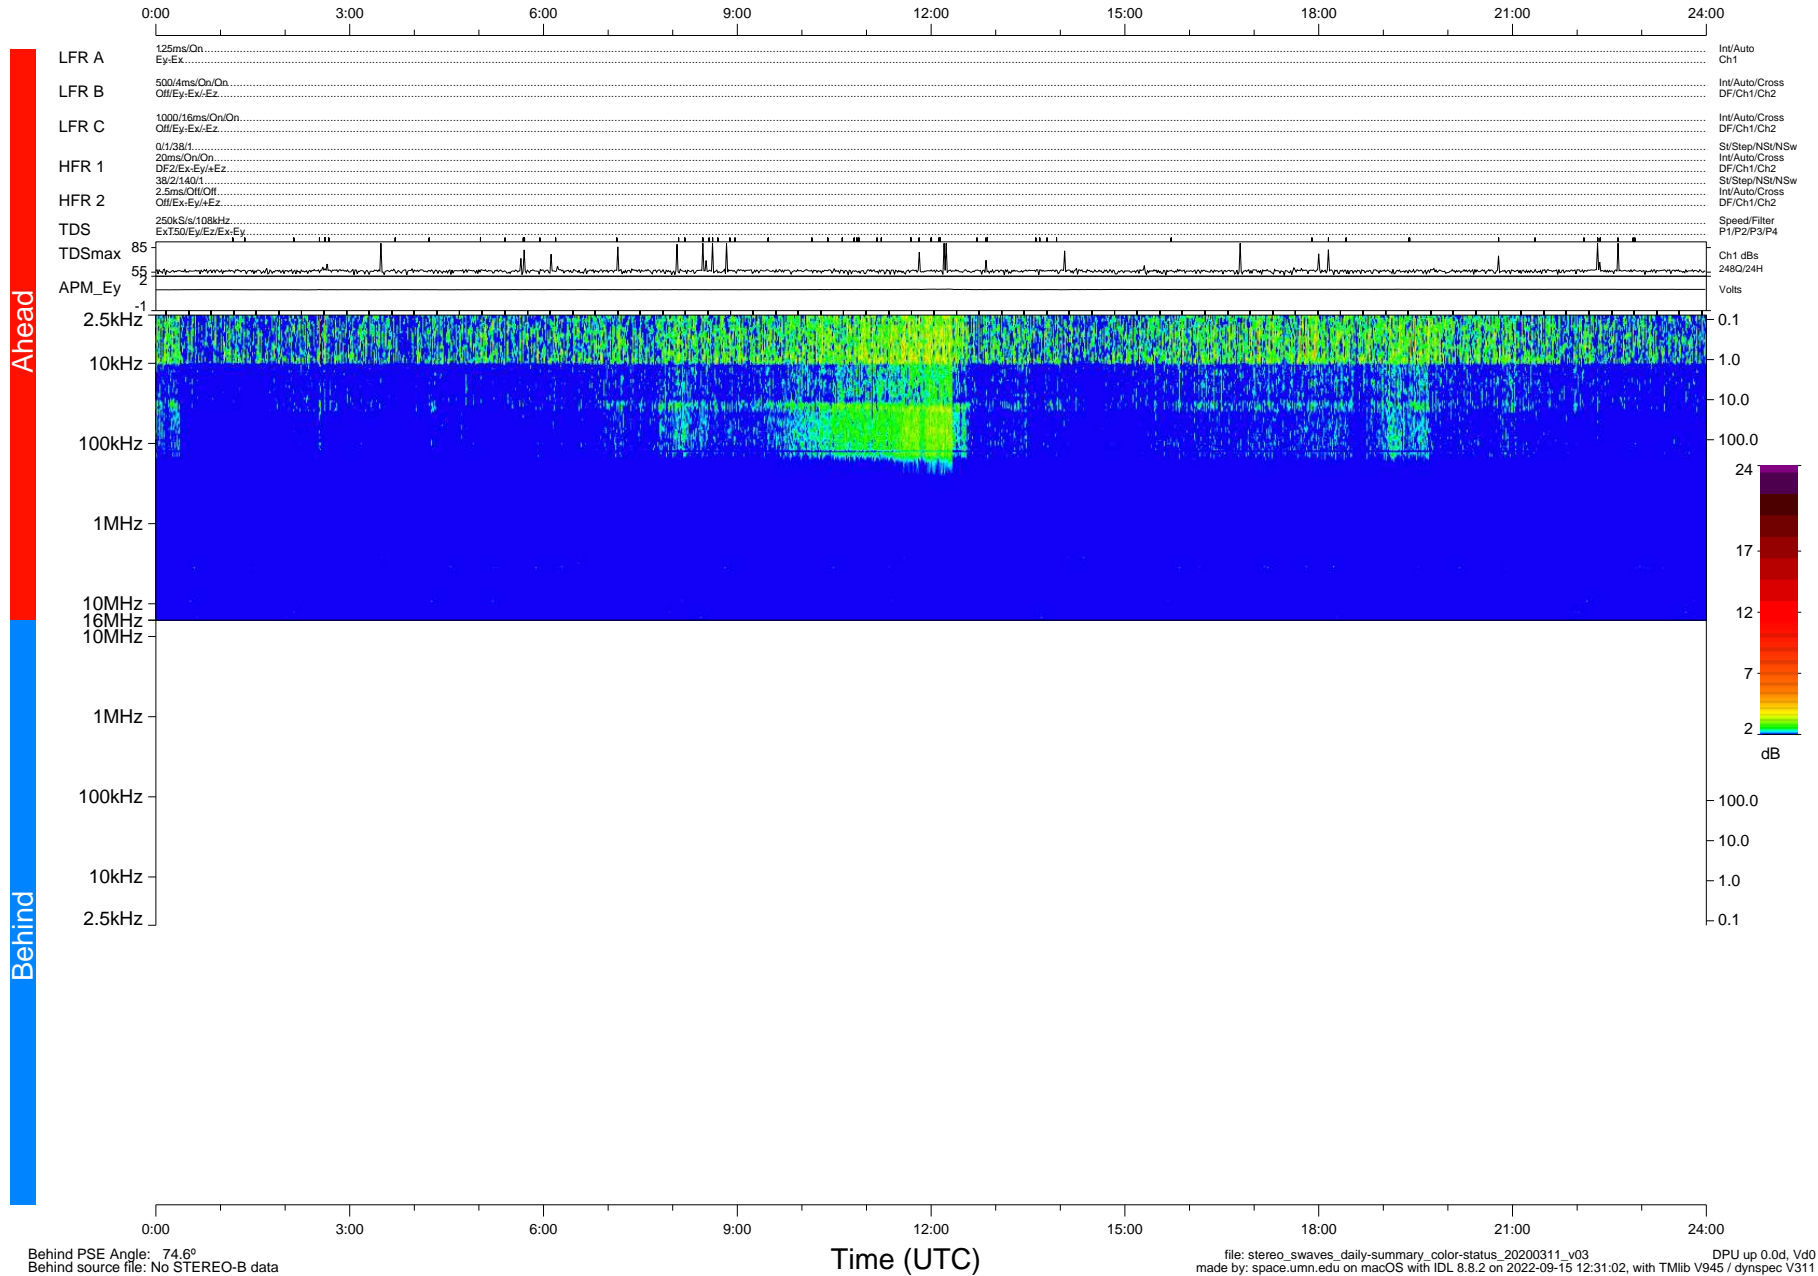

STEREO/WAVES Daily Summary - 11-Mar-2020 (DOY 071)

Ahead source file: swaves_ahead_2020_071_1_05.fin (Recovery: 100.0% HK, 91% Pkts)
Ahead PSE Angle: -76.7°

DPU up 1708.9d, V412d32

Behind PSE Angle: 74.6°
Behind source file: No STEREO-B data