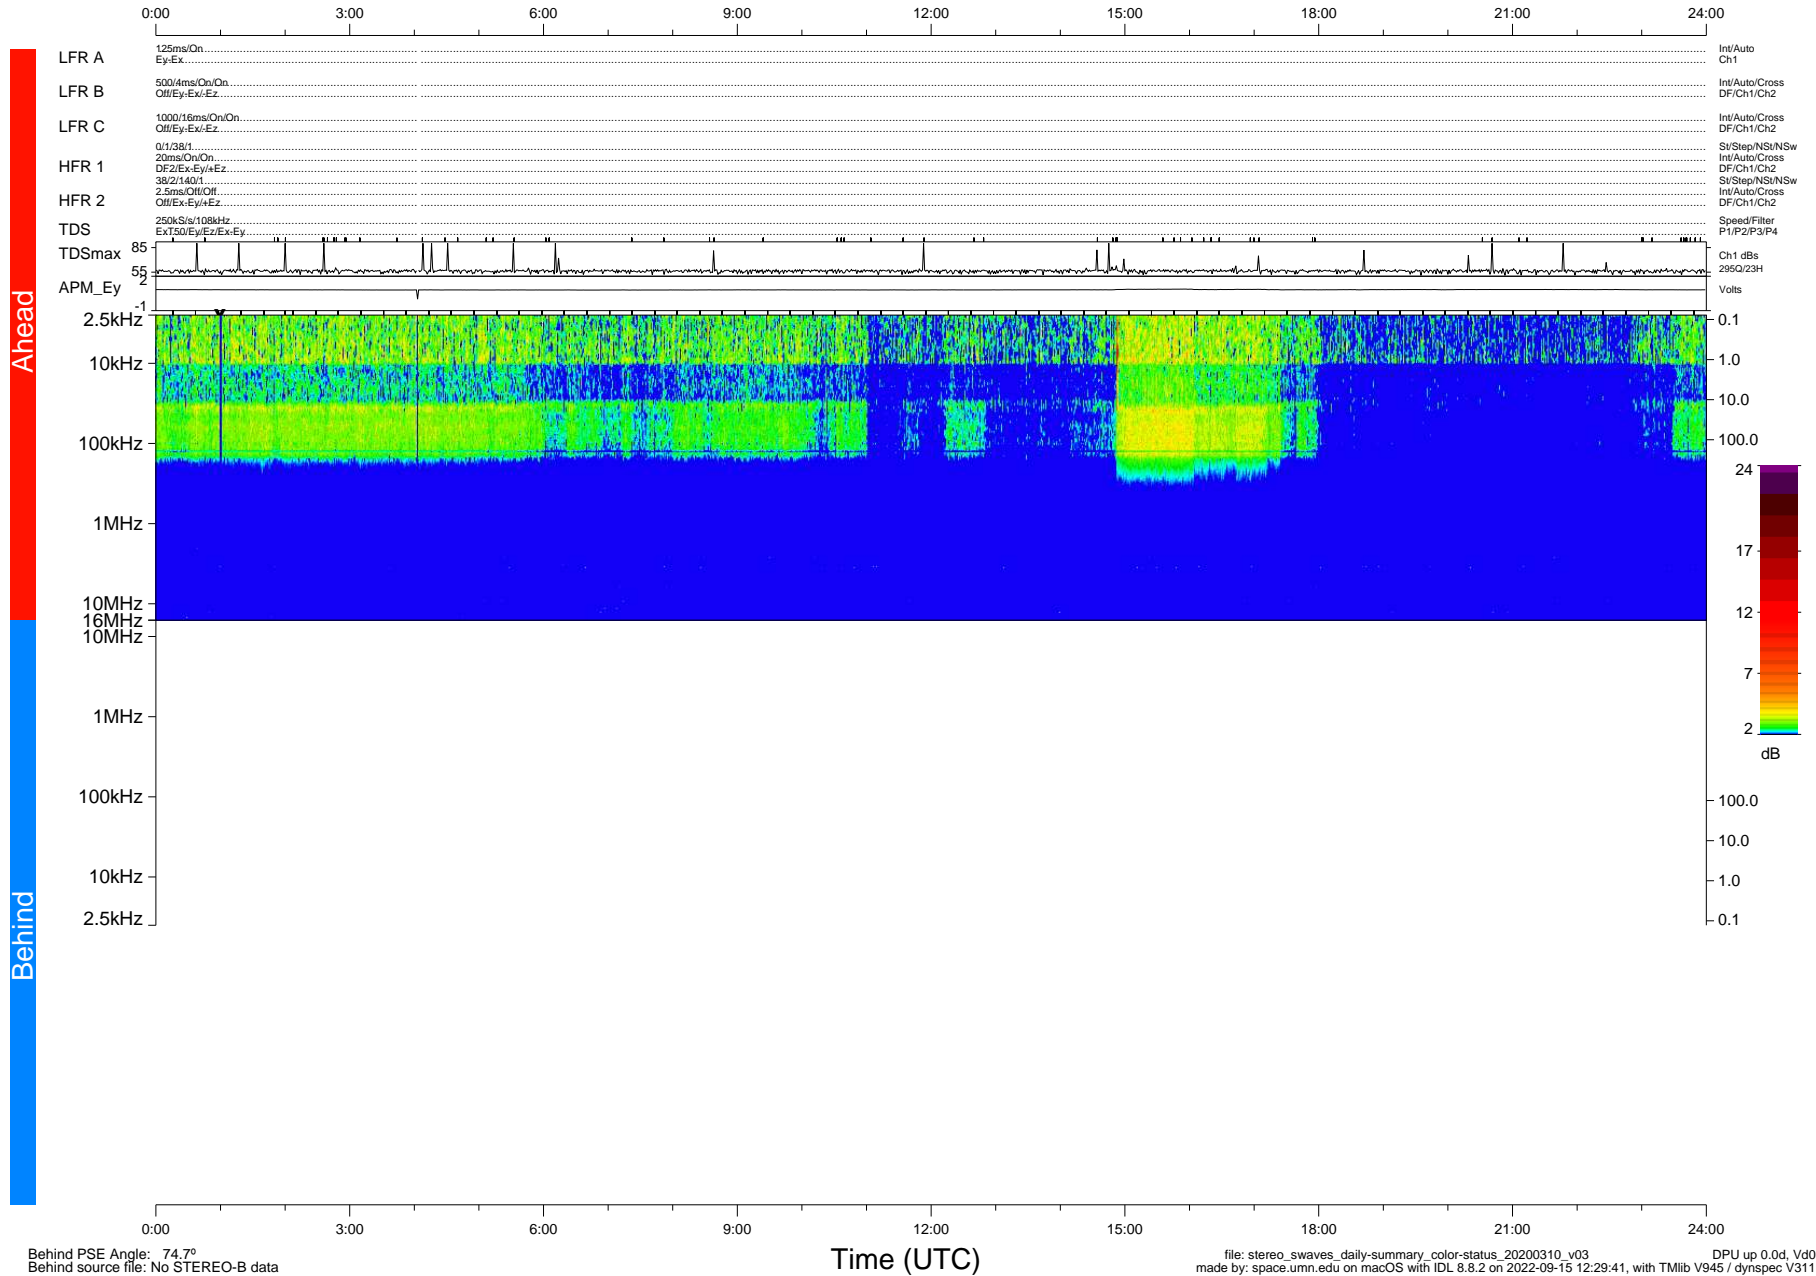

# STEREO/WAVES Daily Summary - 10-Mar-2020 (DOY 070)

Ahead source file: swaves\_ahead\_2020\_070\_1\_05.fin (Recovery: 99.9% HK, 98% Pkts)  
 Ahead PSE Angle: -76.7°

DPU up 1707.9d, V412d32

Behind PSE Angle: 74.7°  
 Behind source file: No STEREO-B data

file: stereo\_swaves\_daily-summary\_color-status\_20200310\_v03  
 made by: space.umn.edu on macOS with IDL 8.8.2 on 2022-09-15 12:29:41, with Tlib V945 / dynspec V311  
 DPU up 0.0d, V40