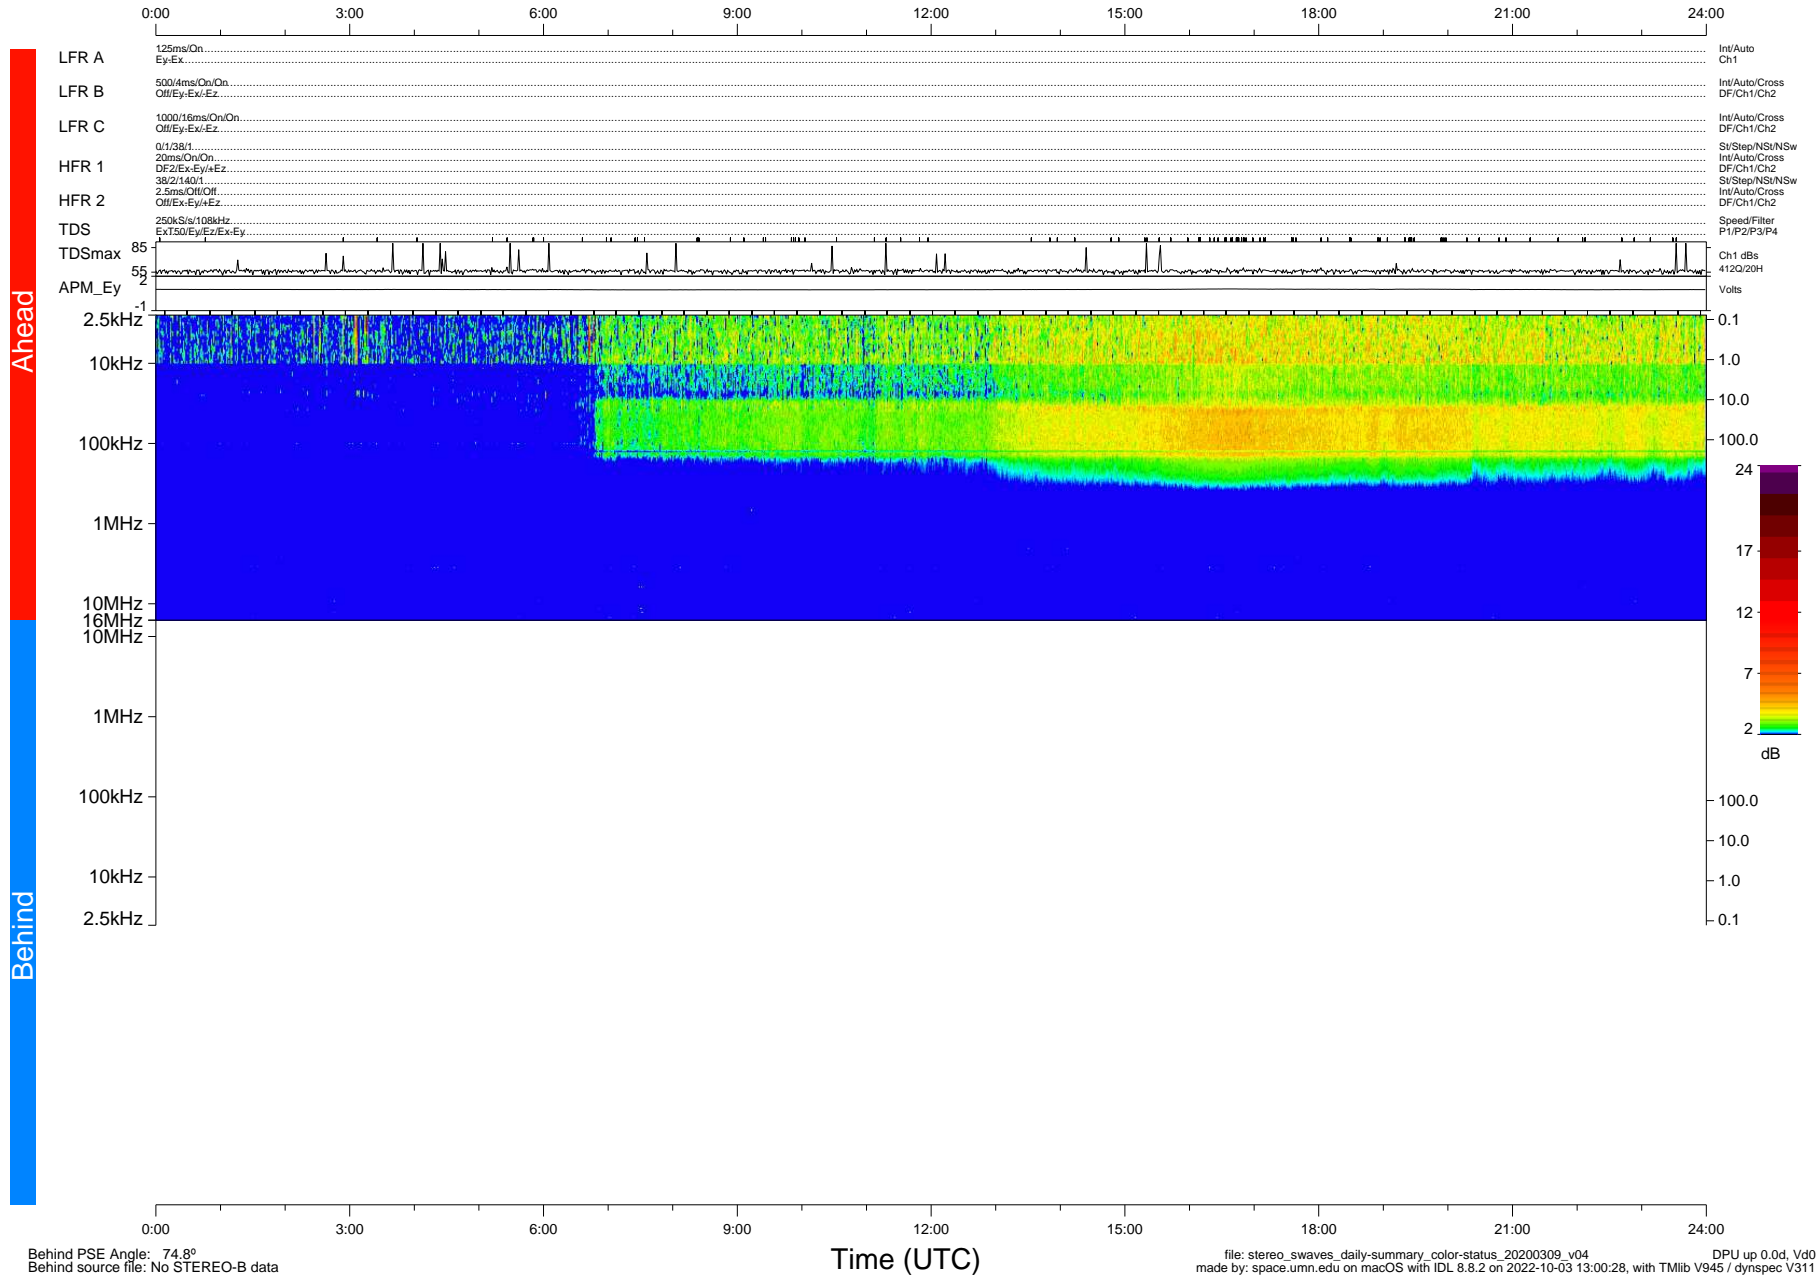

STEREO/WAVES Daily Summary - 09-Mar-2020 (DOY 069)

Ahead source file: swaves_ahead_2020_069_1_05.fin (Recovery: 100.0% HK, 115% Pkts)
 Ahead PSE Angle: -76.8°

DPU up 1706.9d, V412d32

Behind PSE Angle: 74.8°
 Behind source file: No STEREO-B data

file: stereo_swaves_daily-summary_color-status_20200309_v04 DPU up 0.0d, Vd0
 made by: space.umn.edu on macOS with IDL 8.8.2 on 2022-10-03 13:00:28, with Tlib V945 / dynspec V311