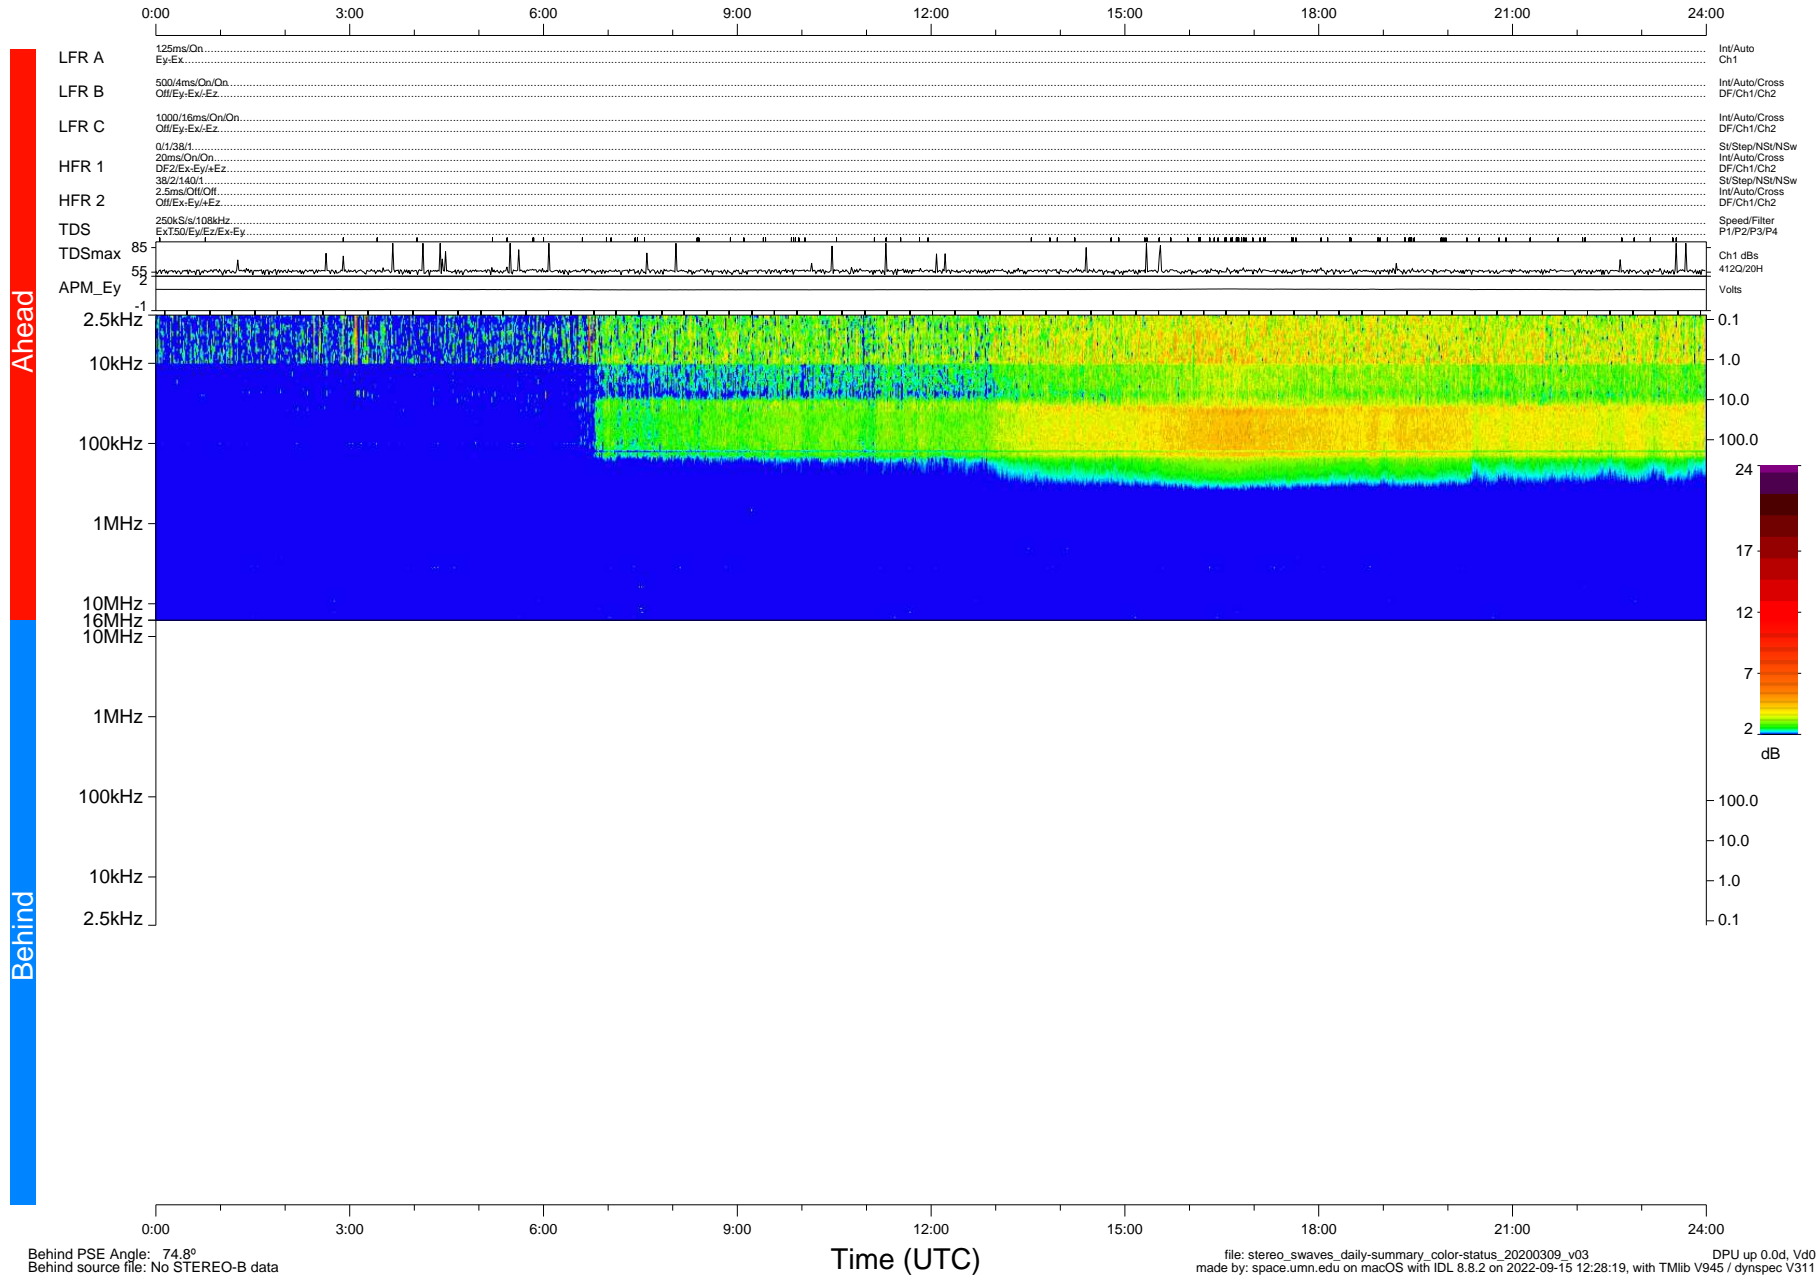

STEREO/WAVES Daily Summary - 09-Mar-2020 (DOY 069)

Ahead source file: swaves_ahead_2020_069_1_05.fin (Recovery: 100.0% HK, 115% Pkts)
Ahead PSE Angle: -76.8°

DPU up 1706.9d, V412d32

Behind PSE Angle: 74.8°
Behind source file: No STEREO-B data