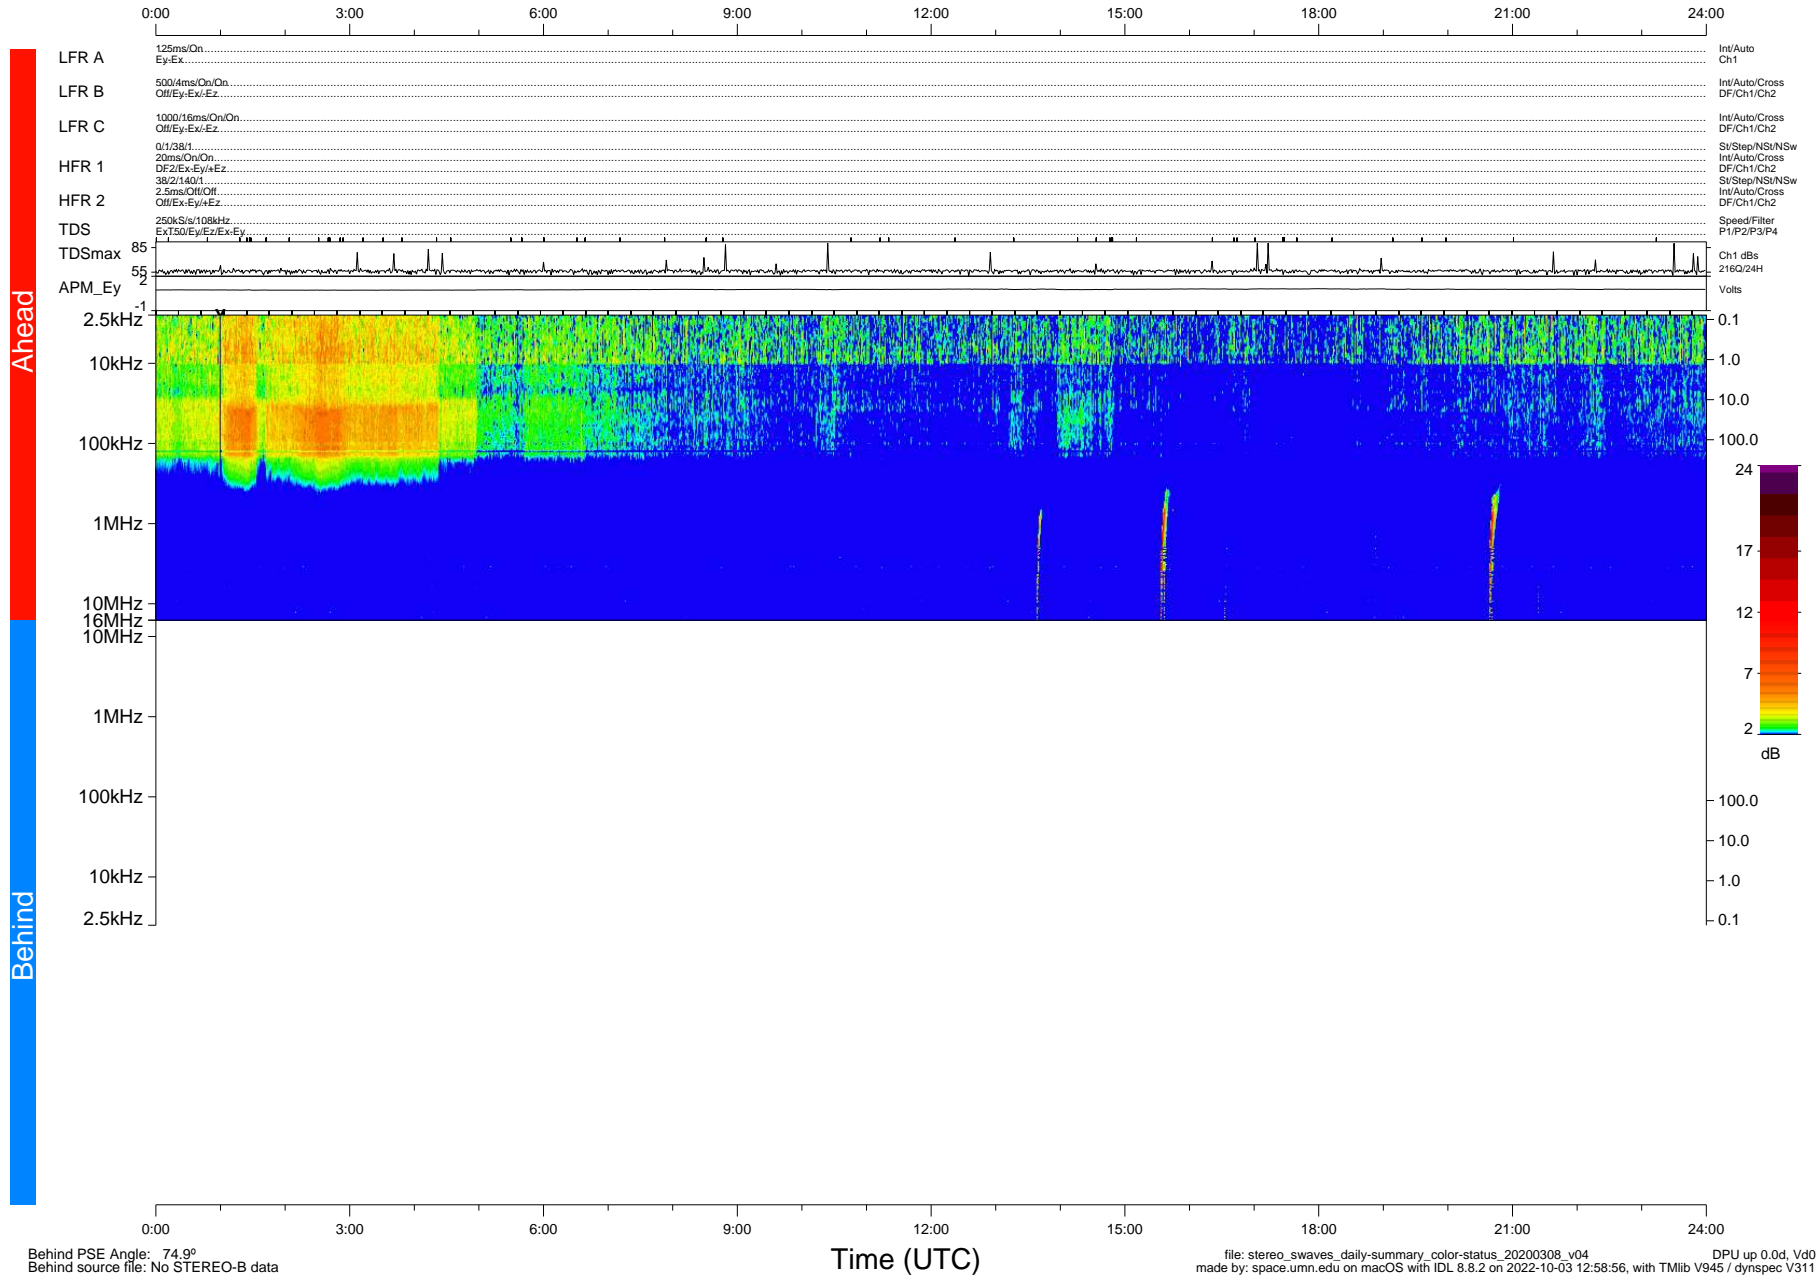

STEREO/WAVES Daily Summary - 08-Mar-2020 (DOY 068)

Ahead source file: swaves_ahead_2020_068_1_05.fin (Recovery: 100.1% HK, 86% PKts)
 Ahead PSE Angle: -76.8°

DPU up 1705.9d, V412d32

Behind PSE Angle: 74.9°
 Behind source file: No STEREO-B data

file: stereo_swaves_daily-summary_color-status_20200308_v04
 made by: space.umn.edu on macOS with IDL 8.8.2 on 2022-10-03 12:58:56, with Tlib V945 / dynspec V311
 DPU up 0.0d, Vd0