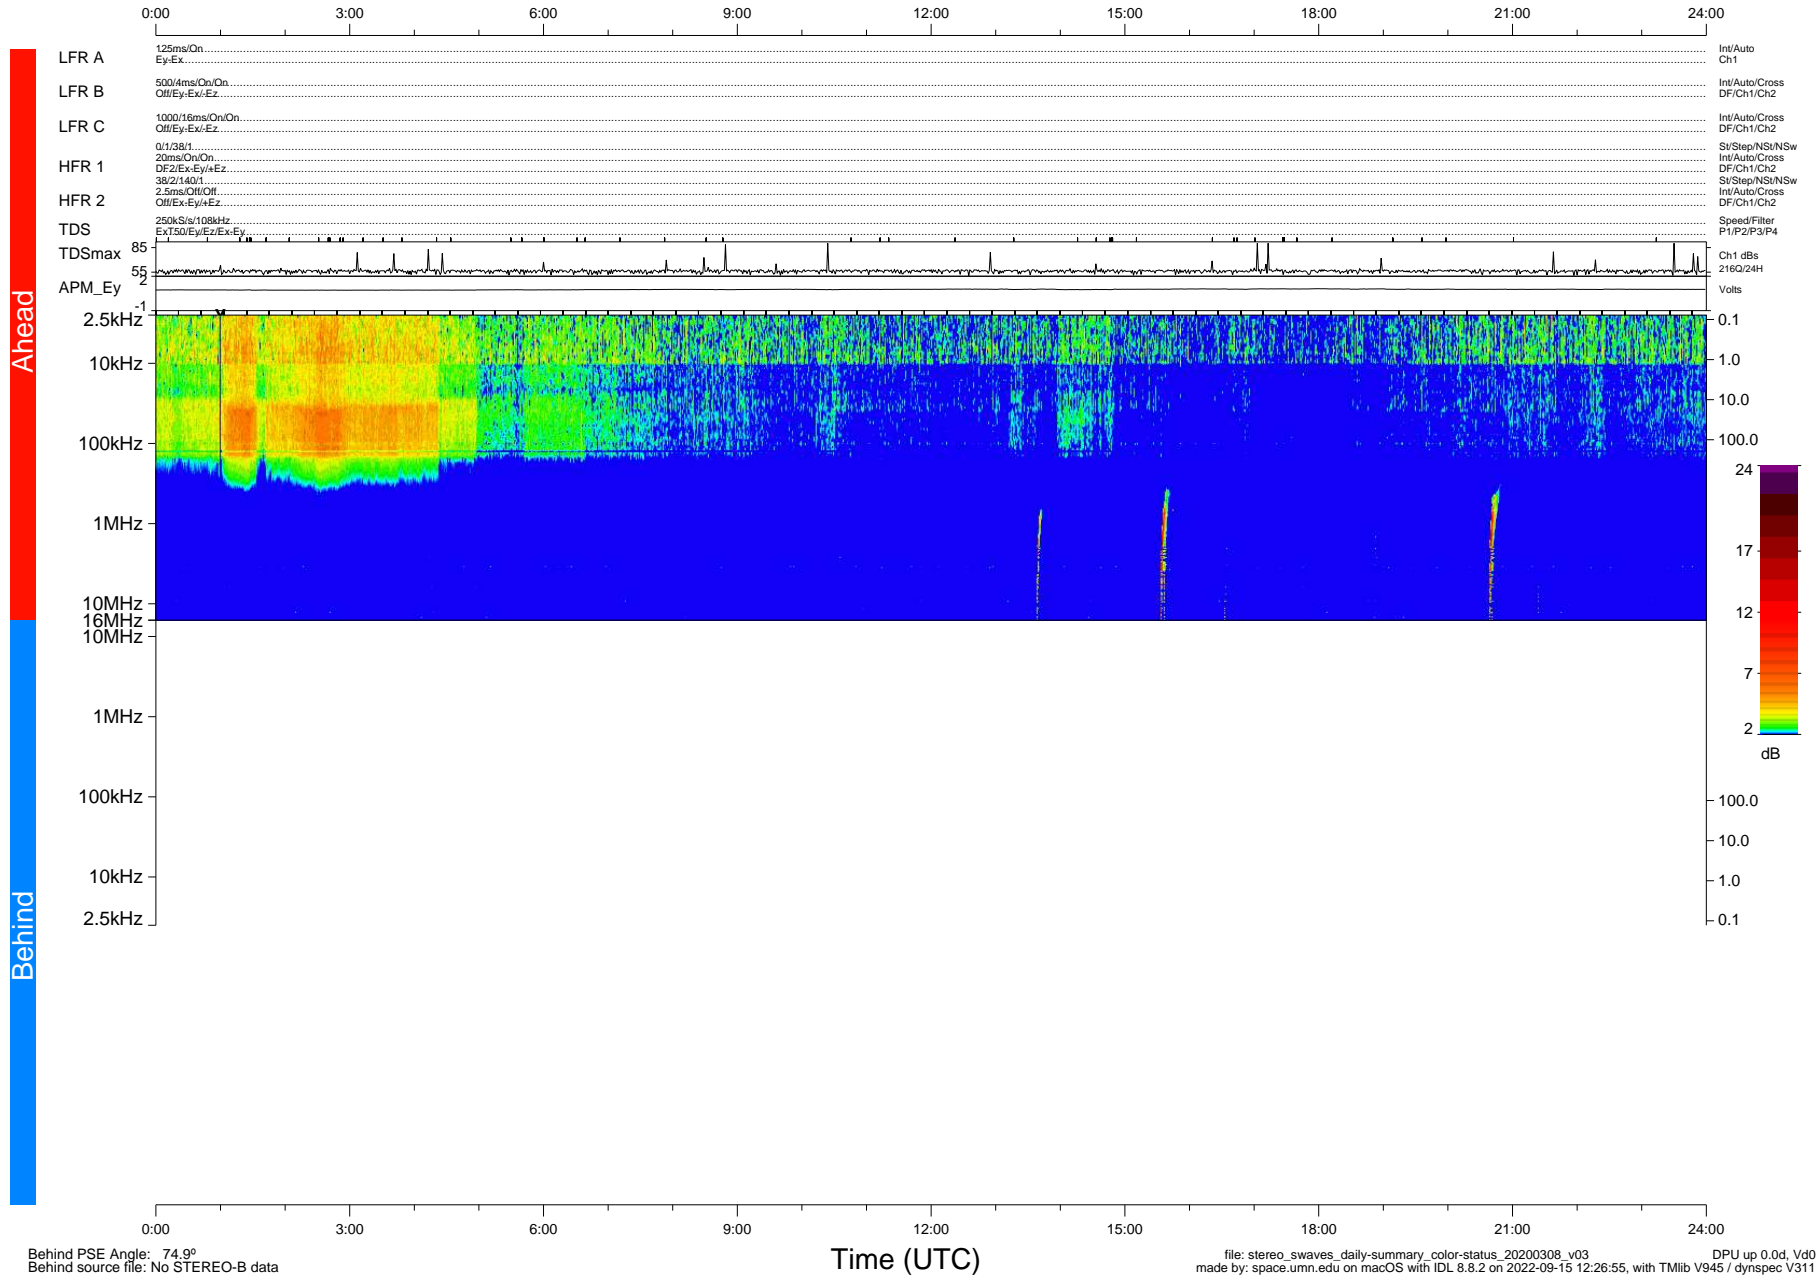

# STEREO/WAVES Daily Summary - 08-Mar-2020 (DOY 068)

Ahead source file: swaves\_ahead\_2020\_068\_1\_05.fin (Recovery: 100.1% HK, 86% PKts)  
 Ahead PSE Angle: -76.8°

DPU up 1705.9d, V412d32

Behind PSE Angle: 74.9°  
 Behind source file: No STEREO-B data

Time (UTC)

file: stereo\_swaves\_daily-summary\_color-status\_20200308\_v03 DPU up 0.0d, Vd0  
 made by: space.umn.edu on macOS with IDL 8.8.2 on 2022-09-15 12:26:55, with Tlib V945 / dynspec V311