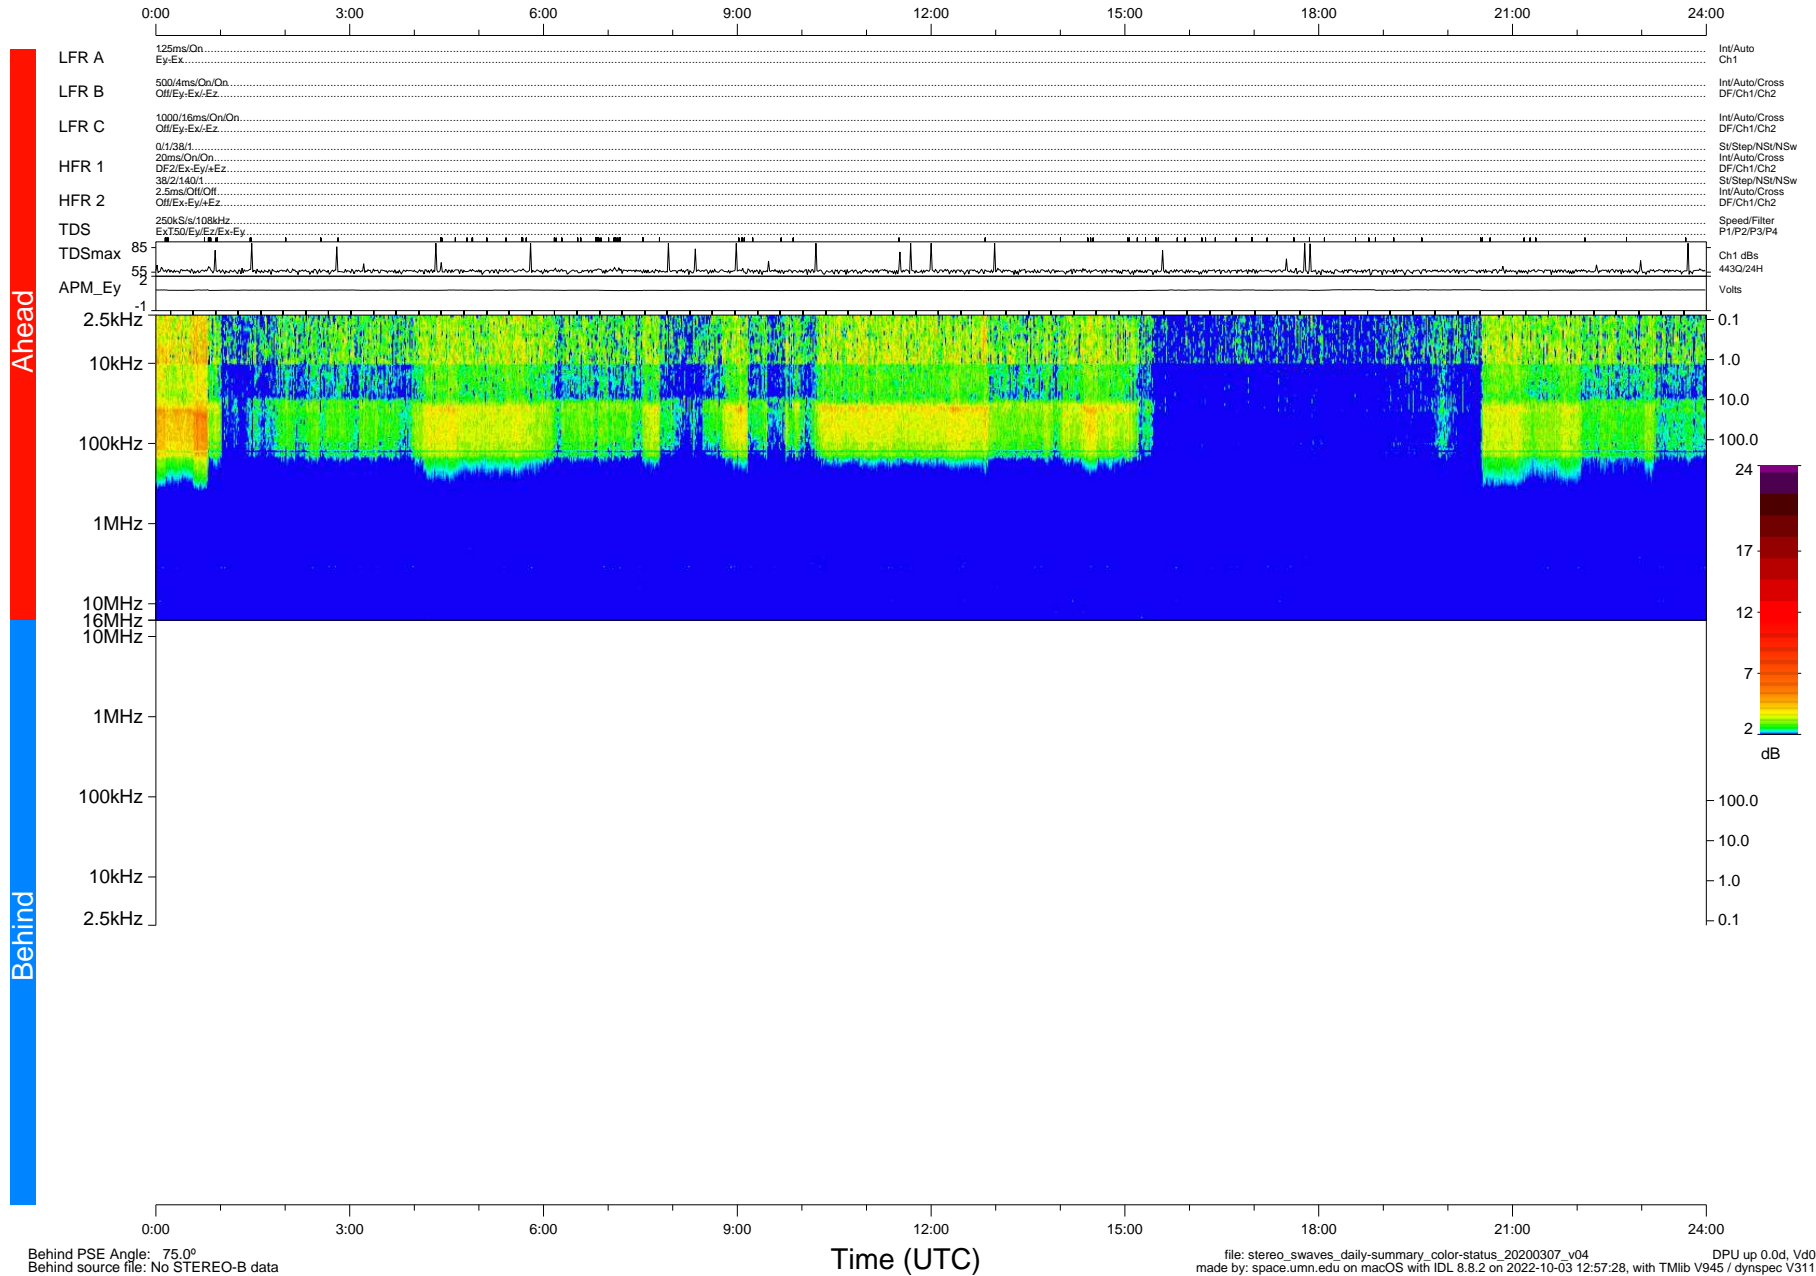

# STEREO/WAVES Daily Summary - 07-Mar-2020 (DOY 067)

Ahead source file: swaves\_ahead\_2020\_067\_1\_05.fin (Recovery: 100.0% HK, 120% Pkts)  
 Ahead PSE Angle: -76.8°

DPU up 1704.9d, V412d32

Behind PSE Angle: 75.0°  
 Behind source file: No STEREO-B data

Time (UTC)

file: stereo\_swaves\_daily-summary\_color-status\_20200307\_v04 DPU up 0.0d, Vd0  
 made by: space.umn.edu on macOS with IDL 8.8.2 on 2022-10-03 12:57:28, with Tlib V945 / dynspec V311