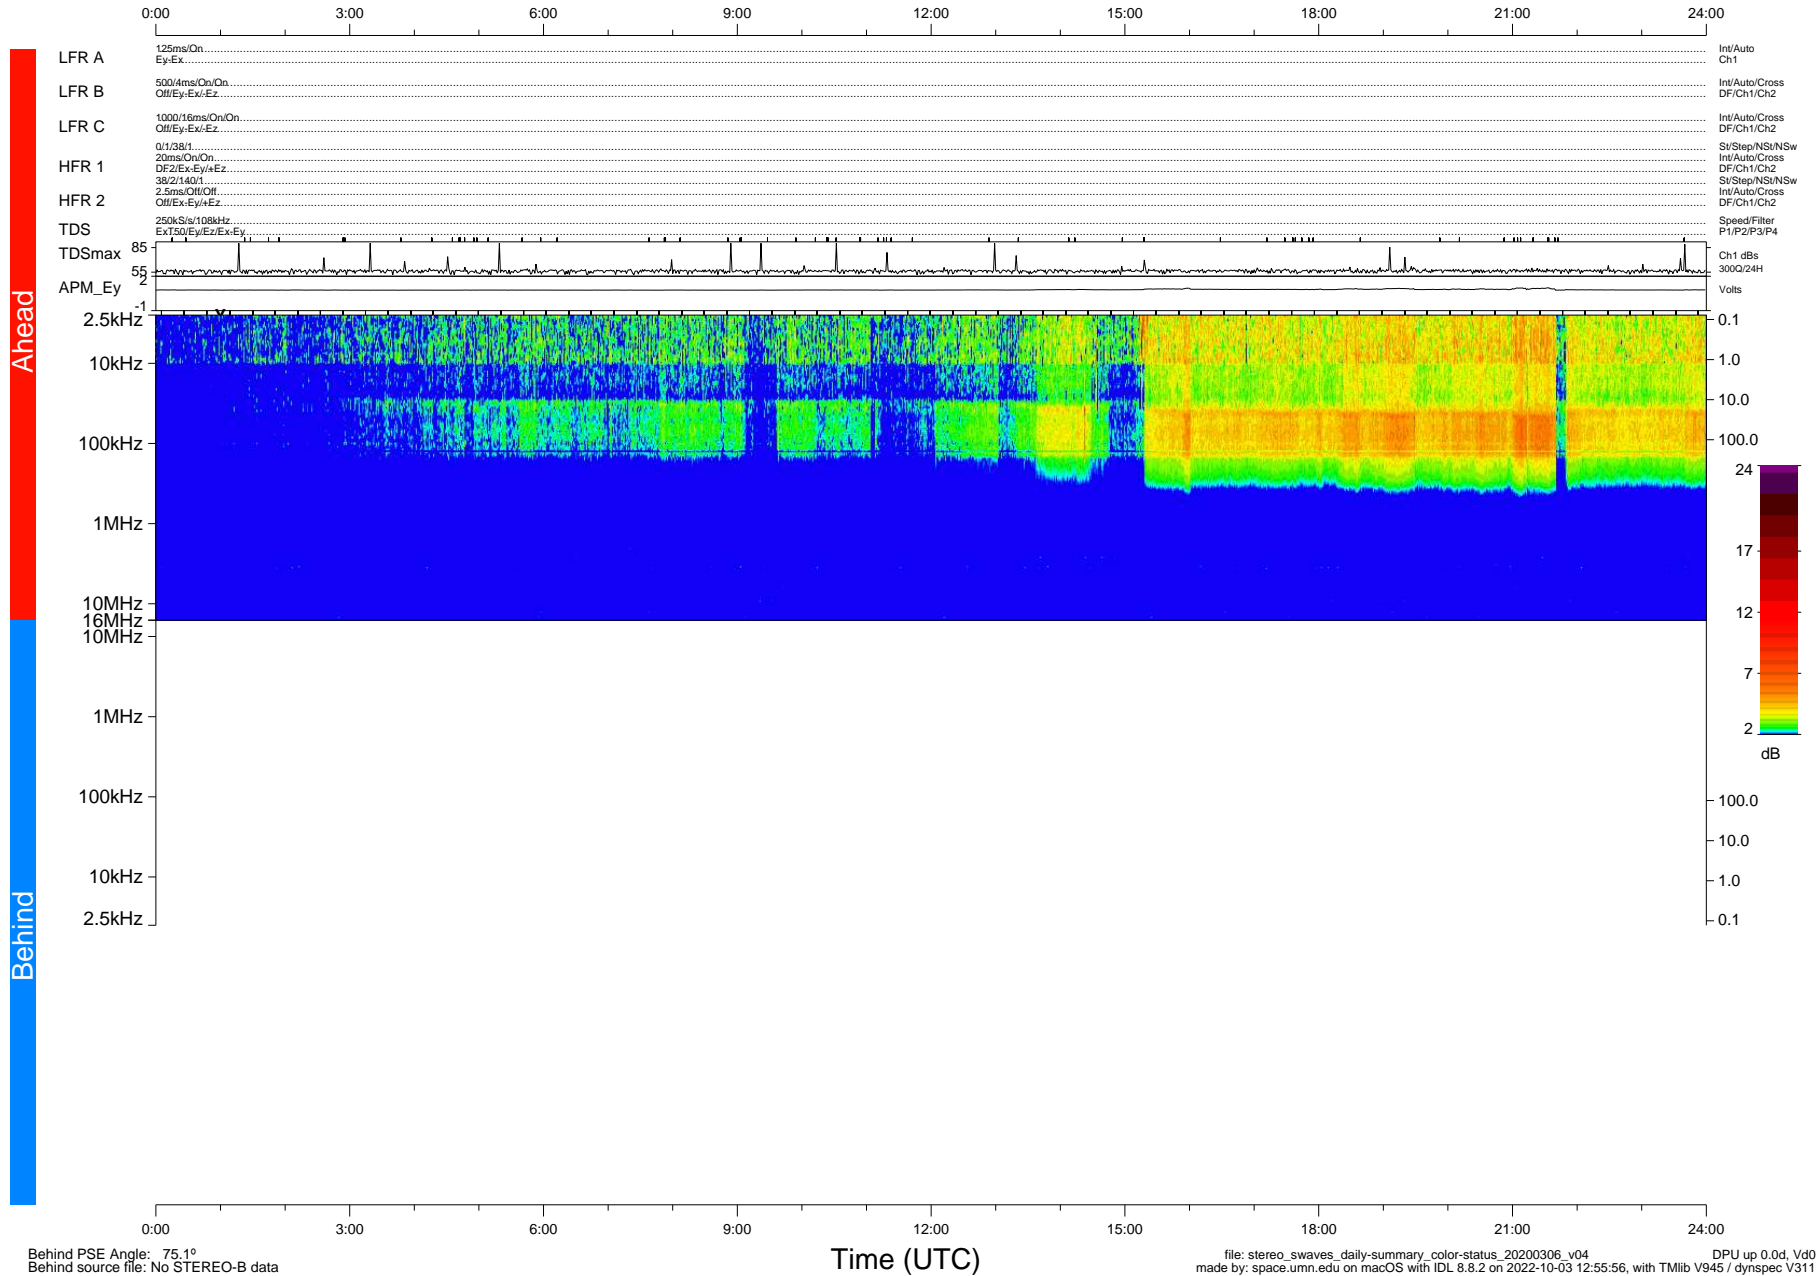

STEREO/WAVES Daily Summary - 06-Mar-2020 (DOY 066)

Ahead source file: swaves_ahead_2020_066_1_05.fin (Recovery: 100.0% HK, 99% Pkts)
 Ahead PSE Angle: -76.9°

DPU up 1703.9d, V412d32

Behind PSE Angle: 75.1°
 Behind source file: No STEREO-B data

file: stereo_swaves_daily-summary_color-status_20200306_v04
 made by: space.umn.edu on macOS with IDL 8.8.2 on 2022-10-03 12:55:56, with TLib V945 / dynspec V311
 DPU up 0.0d, V40