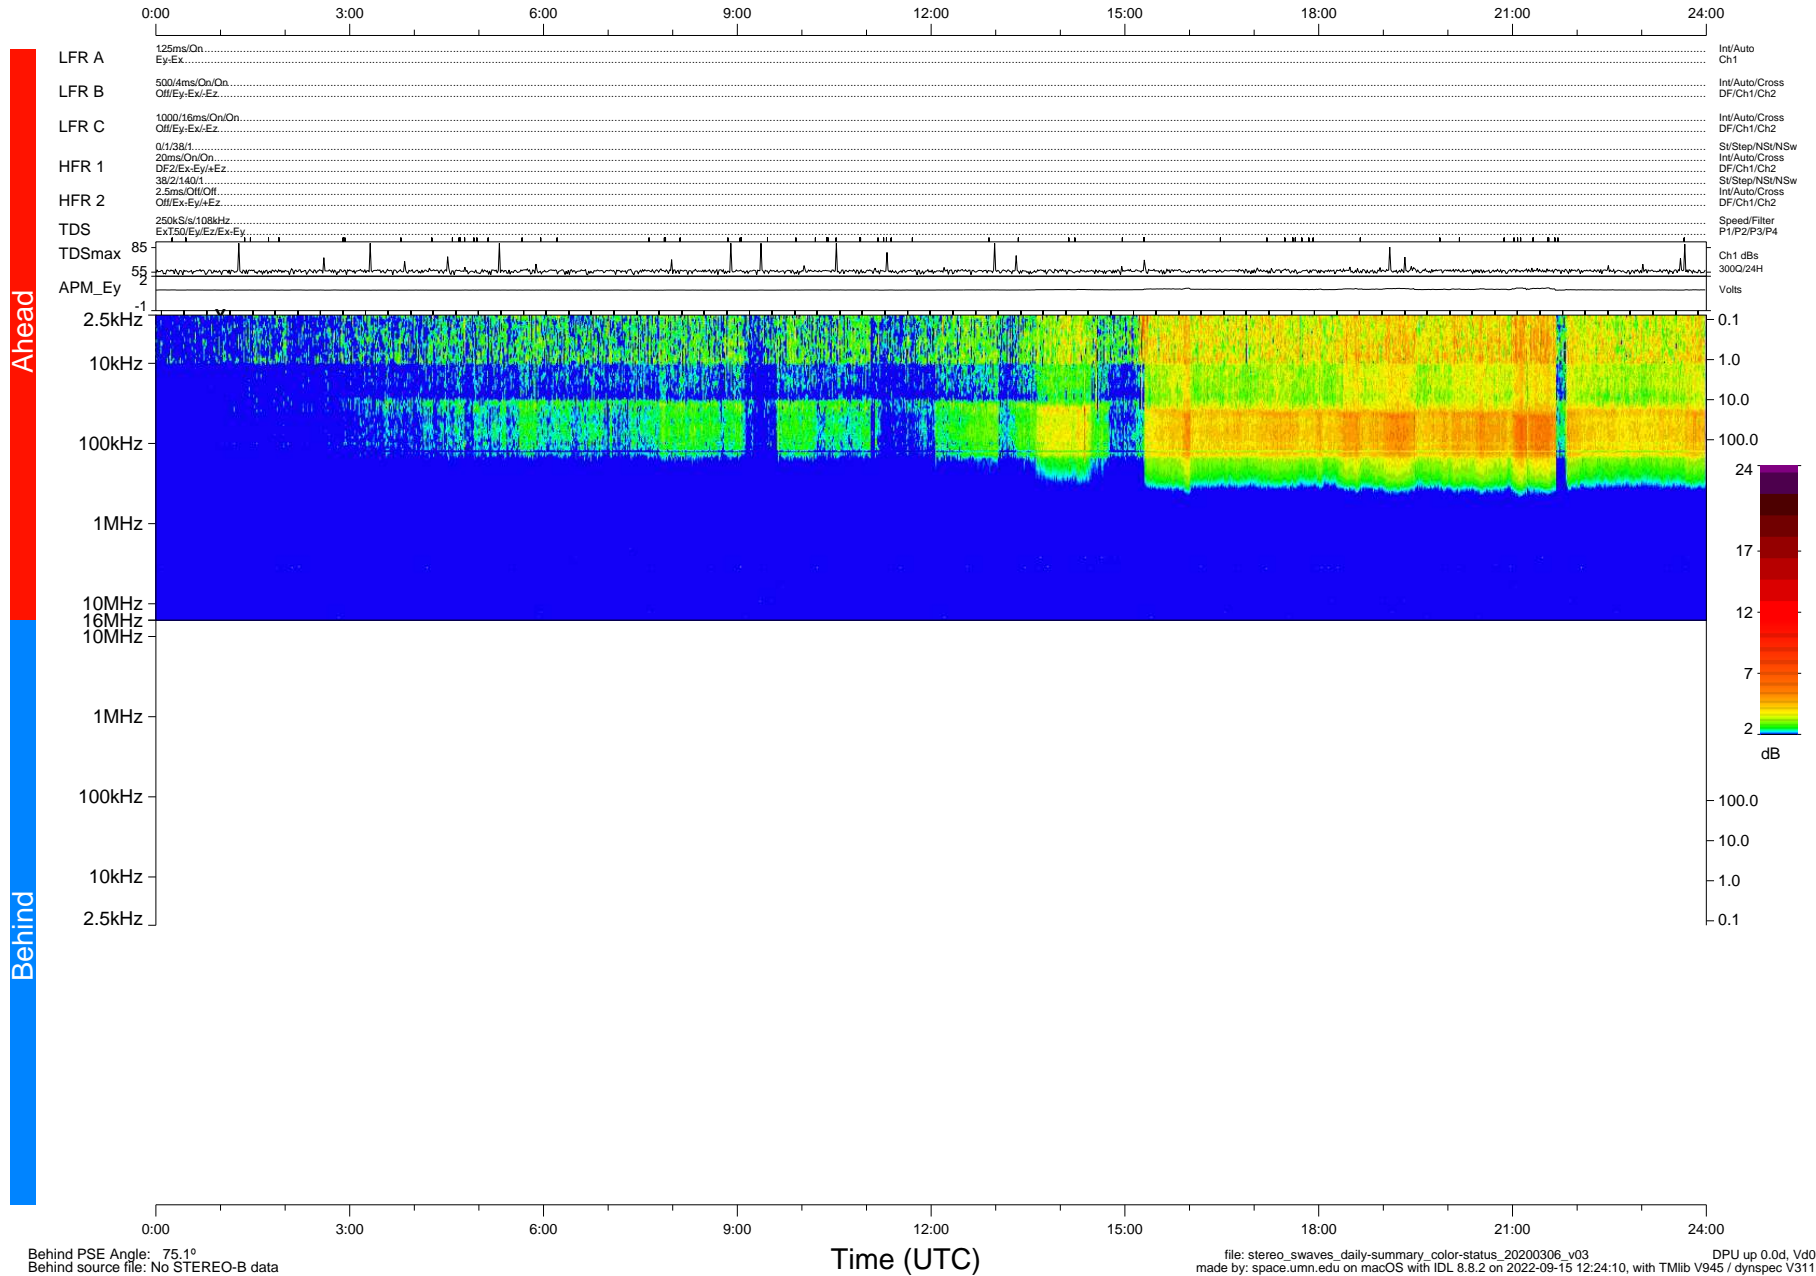

STEREO/WAVES Daily Summary - 06-Mar-2020 (DOY 066)

Ahead source file: swaves_ahead_2020_066_1_05.fin (Recovery: 100.0% HK, 99% Pkts)
 Ahead PSE Angle: -76.9°

DPU up 1703.9d, V412d32

Behind PSE Angle: 75.1°
 Behind source file: No STEREO-B data

file: stereo_swaves_daily-summary_color-status_20200306_v03
 made by: space.umn.edu on macOS with IDL 8.8.2 on 2022-09-15 12:24:10, with TLib V945 / dynspec V311
 DPU up 0.0d, V40