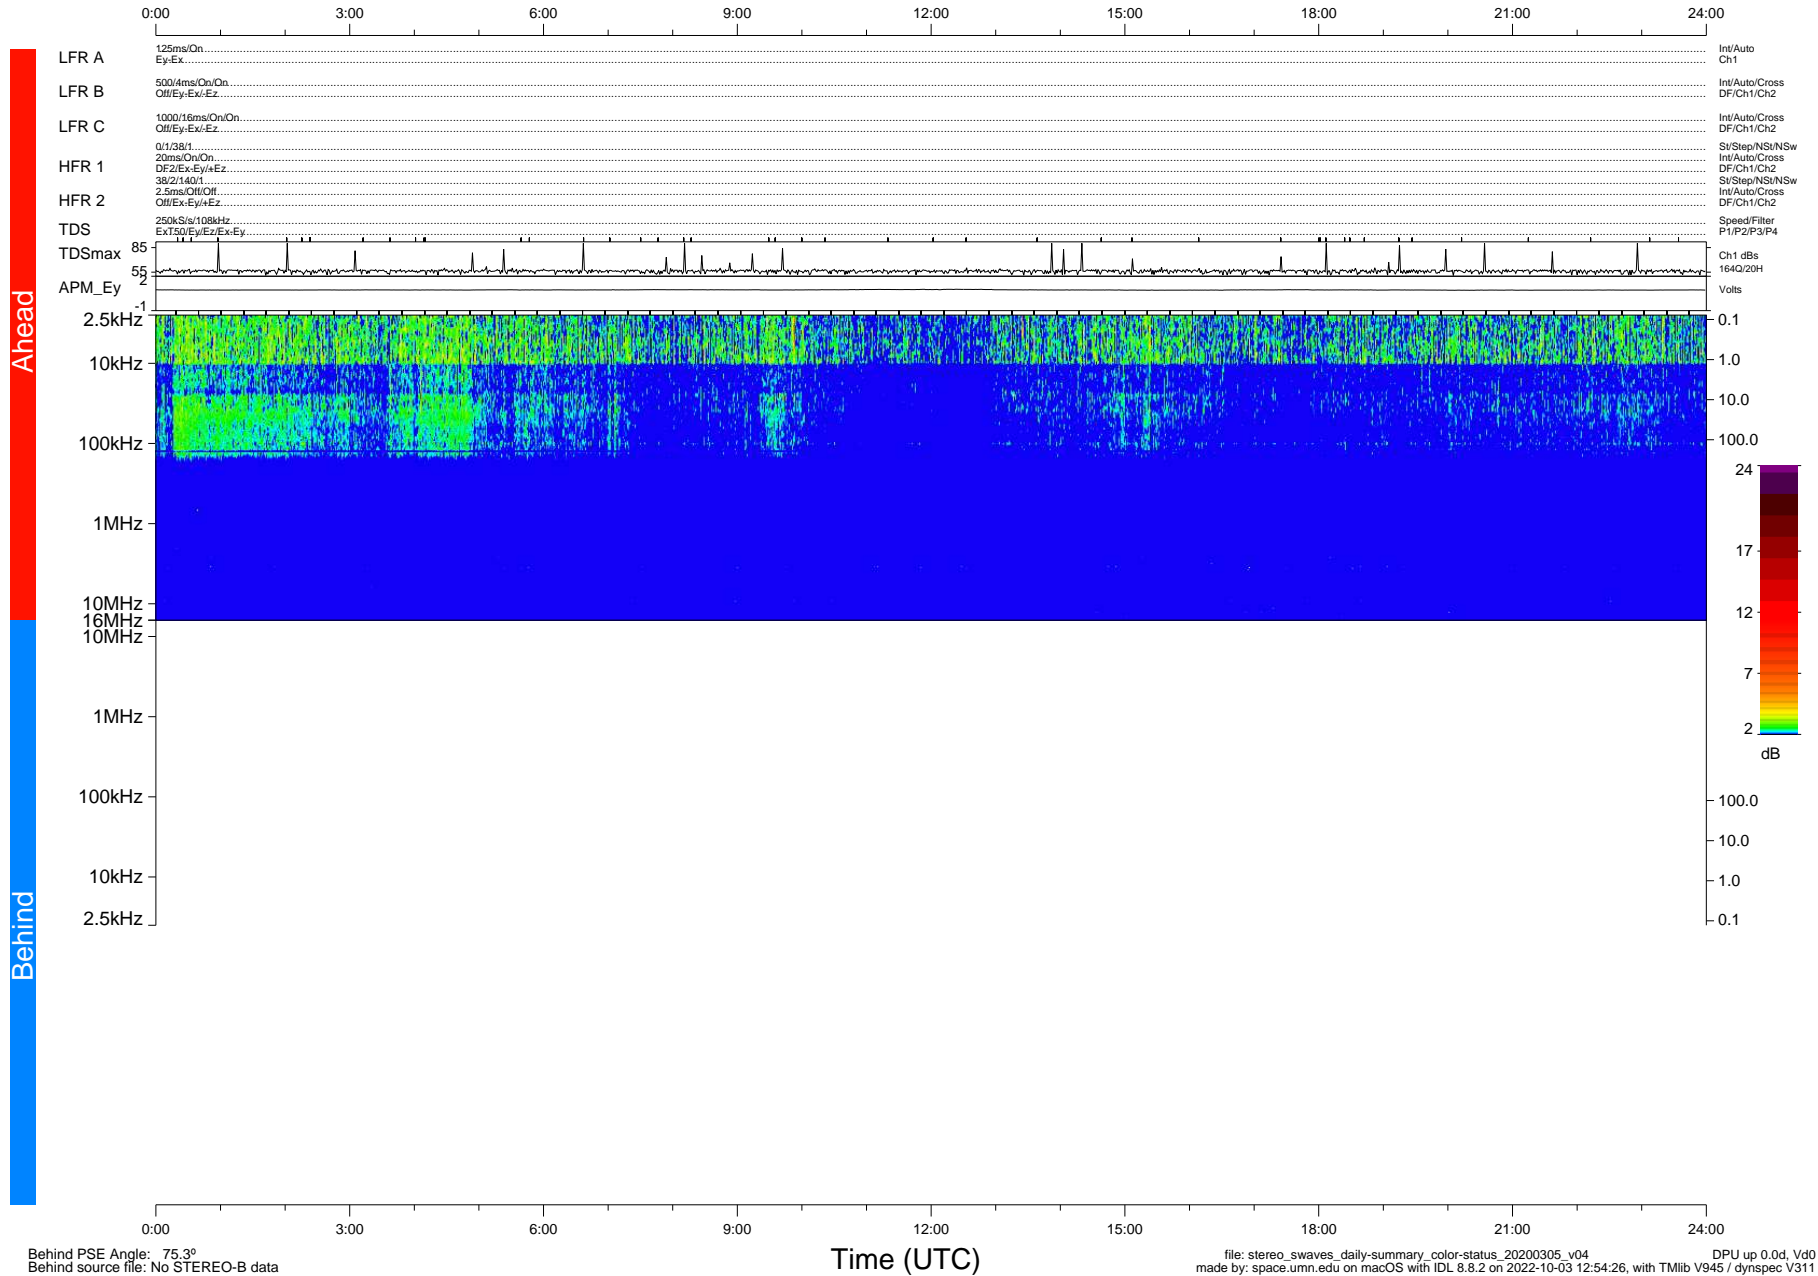

STEREO/WAVES Daily Summary - 05-Mar-2020 (DOY 065)

Ahead source file: swaves_ahead_2020_065_1_05.fin (Recovery: 100.0% HK, 78% Pkts)
Ahead PSE Angle: -76.9°

DPU up 1702.9d, V412d32

Behind PSE Angle: 75.3°
Behind source file: No STEREO-B data